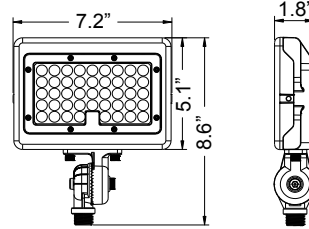

FEATURES

Aluminum Die-Cast

Power Select
3-CCT Selectable

M-Line: Mini Area Lights

3-CCT & Power Selectable w/ Photocell

Trunnion Bracket - 15W/ 30W

Knuckle Bracket - 15W/30W

Trunnion Bracket - 50W