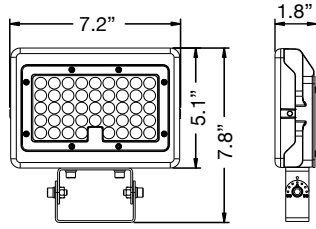

FEATURES

Aluminum Die-Cast

Power Select
3-CCT Selectable

M-Line: Mini Area Lights

3-CCT & Power Selectable w/ Photocell

Trunnion Bracket - 15W/ 30W

Knuckle Bracket - 15W/30W

Trunnion Bracket - 50W