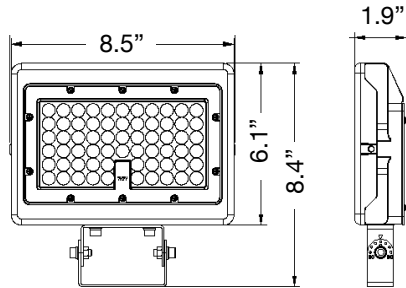

Trunnion Bracket - 80W