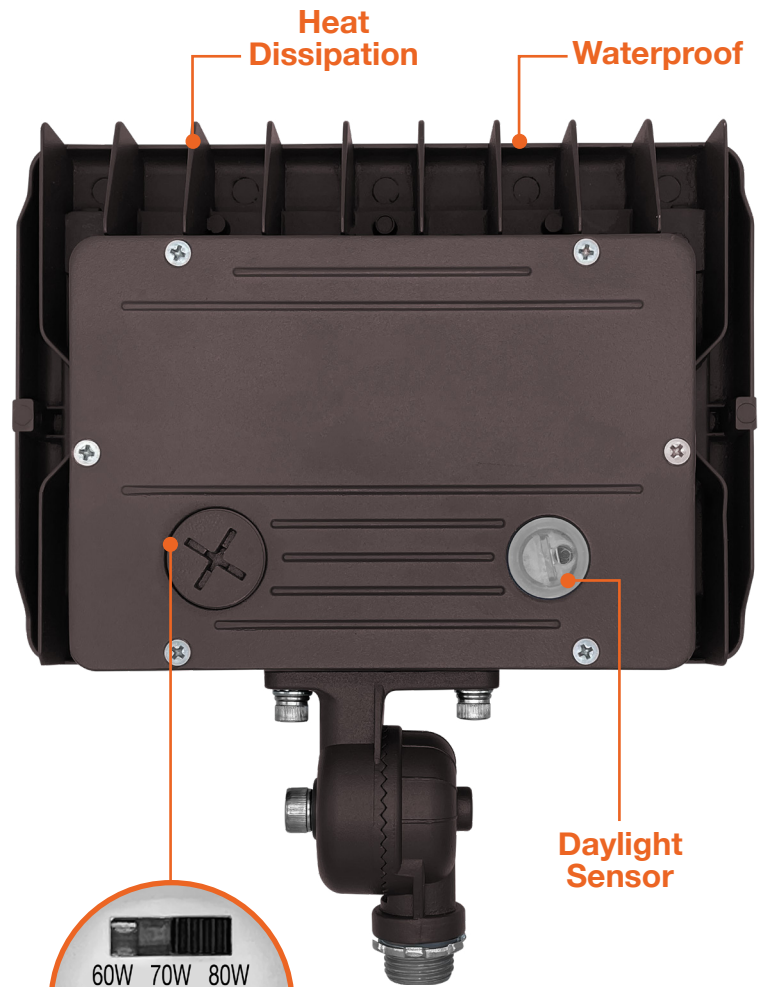

1. Standard quickship is bronze and white. Other colors are custom finishes.

Specs and model numbers are subject to change with or without notice.

M-Line: Mini Area Lights

3-CCT & Power Selectable w/ Photocell

FEATURES

Aluminum Die-Cast

Power Select
3-CCT Selectable

M-Line: Mini Area Lights

3-CCT & Power Selectable w/ Photocell

Trunnion Bracket - 15W/ 30W

Knuckle Bracket - 15W/30W

Trunnion Bracket - 50W