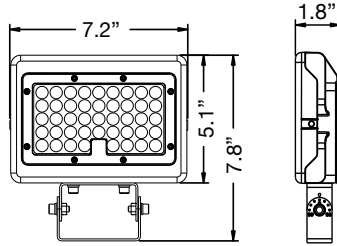

FEATURES

Aluminum Die-Cast

Power Select
3-CCT Selectable

M-Line: Mini Area Lights

3-CCT & Power Selectable w/ Photocell

Trunnion Bracket - 15W/ 30W

Knuckle Bracket - 15W/30W

Trunnion Bracket - 50W