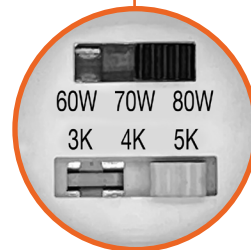

Certifications:

- UL Listed for USA and CA
- DLC Premium Listed
- ROHS Compliant
- Approved for CA T24
- 5 Year Limited Warranty
- FCC CFR 47, GCC Part 15, Subpart B:2017

Series	Finish ¹	Bracket	Photocell
LED-ARL-2P30-TRI 15/30W • 2,100/ 4,200Lm	BZ Bronze	KN 1/2" Knuckle	(blank) No
LED-ARL-2P50-TRI 35/50W • 4,900/ 7,000Lm	WH White	TR Trunion	PC Photocell
LED-ARL-3P80-TRI 60/70/80W 8,400/9,800/11,200Lm	BL ¹ Black GRY ¹ Gray CS ¹ Custom Color		PC Button Photocell

1. Standard quickship is bronze and white. Other colors are custom finishes.

Specs and model numbers are subject to change with or without notice.

M-Line: Mini Area Lights

3-CCT & Power Selectable w/ Photocell

FEATURES

Aluminum Die-Cast

Power Select
3-CCT Selectable

M-Line: Mini Area Lights

3-CCT & Power Selectable w/ Photocell

Trunnion Bracket - 15W/ 30W

Knuckle Bracket - 15W/30W

Trunnion Bracket - 50W