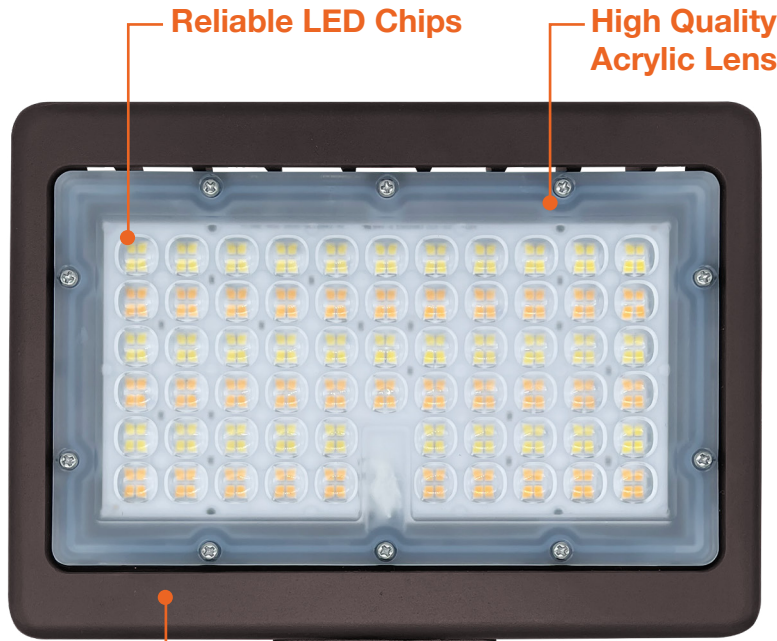

M-Line: Mini Area Lights

3-CCT & Power Selectable w/ Photocell

FEATURES

Aluminum Die-Cast