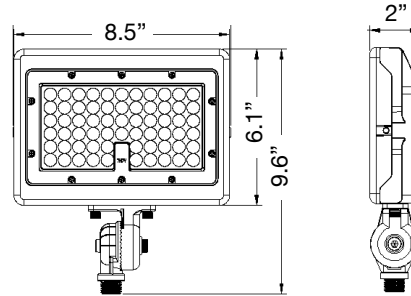

Knuckle Bracket - 80W

30W 3-CCT Selectable

Model	Voltage	Watts	Lumens	Color	CRI
LED-ARL-2P30-TRI-BZ-TR-PC	120-277V	15/30w	2,100/4,200	30/40/50k	>80
LED-ARL-2P30-TRI-BZ-KN-PC	120-277V	15/30w	2,100/4,200	30/40/50k	>80
LED-ARL-2P30-TRI-WH-KN-PC	120-277V	15/30w	2,100/4,200	30/40/50k	>80

50W 3-CCT Selectable

Model	Voltage	Watts	Lumens	Color	CRI
LED-ARL-2P50-TRI-BZ-TR-PC	120-277V	35/50w	4,900/7,000	30/40/50k	>80
LED-ARL-2P50-TRI-WH-TR-PC	120-277V	35/50w	4,900/7,000	30/40/50k	>80
LED-ARL-2P50-TRI-BZ-KN-PC	120-277V	35/50w	4,900/7,000	30/40/50k	>80
LED-ARL-2P50-TRI-WH-KN-PC	120-277V	35/50w	4,900/7,000	30/40/50k	>80

80W 3-CCT Selectable

Model	Voltage	Watts	Lumens	Color	CRI
LED-ARL-3P80-TRI-BZ-KN-PC	120-277V	60/70/80w	8,400/9,800/11,200	30/40/50k	>80
LED-ARL-3P80-TRI-WH-KN-PC	120-277V	60/70/80w	8,400/9,800/11,200	30/40/50k	>80
LED-ARL-3P80-TRI-BZ-TR-PC	120-277V	60/70/80w	8,400/9,800/11,200	30/40/50k	>80