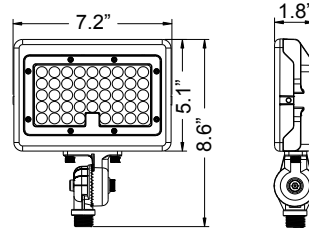

FEATURES

Aluminum Die-Cast

Power Select
3-CCT Selectable

M-Line: Mini Area Lights

3-CCT & Power Selectable w/ Photocell

Trunnion Bracket - 15W/ 30W

Knuckle Bracket - 15W/30W

Trunnion Bracket - 50W