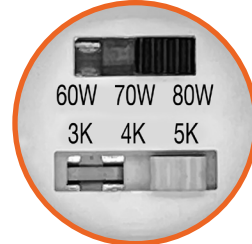

Power Select
3-CCT Selectable