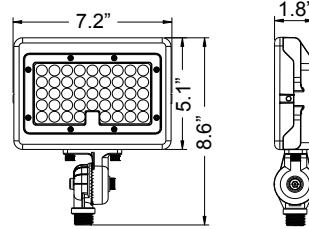

Knuckle Bracket - 15W/30W