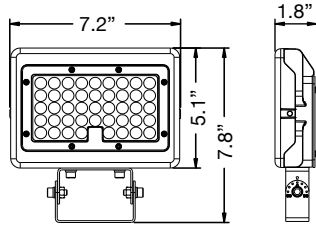

M-Line: Mini Area Lights

3-CCT & Power Selectable w/ Photocell

Trunnion Bracket - 15W/ 30W