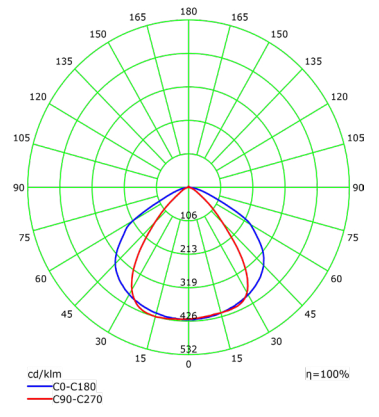

80W 3CCT Selectable

Model	Voltage	Watts	Lumens	Color	CRI
LED-ARL-80W-TRI-BZ-KN	120-277V	80w	11,200	50/40/30k	>80
LED-ARL-80W-TRI-WH-KN	120-277V	80w	11,200	50/40/30k	>80
LED-ARL-80W-TRI-BZ-TR	120-277V	80w	11,200	50/40/30k	>80
LED-ARL-80W-TRI-BZ-SFA	120-277V	80w	11,200	50/40/30k	>80

Mini Area Flood Lights

PHOTOMETRICS

Luminous Intensity Distribution Curve(cd/klm)

15W

Luminous Intensity Distribution Curve(cd/klm)

30W

Luminous Intensity Distribution Curve(cd/klm)

50W

Luminous Intensity Distribution Curve(cd/klm)

80W

Illuminance at a Distance(Beam Angle)

15W

Illuminance at a Distance(Beam Angle)

30W

Illuminance at a Distance(Beam Angle)

50W

Illuminance at a Distance(Beam Angle)

80W

ARL 15 / 30 / 50 / 80W EPA RATING	YK	TR	KN	SA	SF	SFA
15W	0.12ftsq.	0.12ftsq.	0.12ftsq.			
30W	0.3ftsq.	0.3ftsq.	0.35ftsq.			
50W	0.43ftsq.	0.43ftsq.	0.48ftsq.	0.61ftsq.	0.58ftsq.	0.68ftsq.
80W	0.64ftsq.	0.64ftsq.	0.69ftsq.	0.82ftsq.	0.79ftsq.	0.87ftsq.