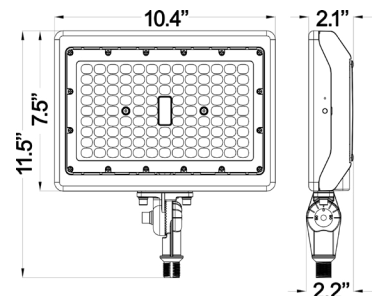

ARL Wireguard

- ARL-15/30W-WG
- ARL-50W-WG
- ARL-80W-WG

DIMENSIONS

IN STOCK MODELS

Straight Arm / Slip Fitter Adjustable Combo - 50W

- Pole Bolt Pattern: 51/2"
- Ø5/16" Hole

Straight Arm / Slip Fitter Adjustable Combo - 80W

- Pole Bolt Pattern: 51/2"
- Ø5/16" Hole

Trunnion Bracket - 15W/ 30W

Trunnion Bracket - 50W

Trunnion Bracket - 80W

Knuckle Bracket - 15W/30W

Knuckle Bracket - 50W

Knuckle Bracket - 80W

15W 3CCT Selectable