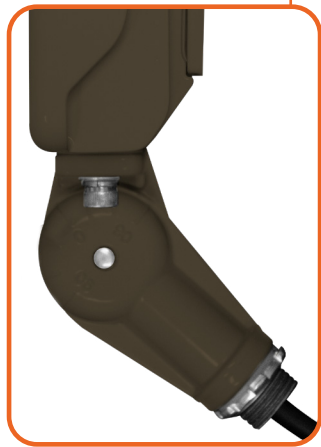

Project: _____ Part #: _____
 Type: _____

Mini Area Flood Lights

3 CCT Selectable: 30/40/50K

KN-Knuckle

A & D
Straight Arm
& Slip Fitter

TR-Trunnion

Available now in tri-color and custom color finishes, light up your outdoor area with the EnVision Bolt Series; Area Light Mini fixtures with high lumen per watt efficacy combined with a stunning finish. The Mini BOLT series are available in a trunnion, 1/2" knuckle, straight arm and slip fitter mounting brackets. The EnVision area flood lights are equipped with a diecast aluminum housing, finished with a matte bronze power paint (or custom finish), and anti-corrosion priming. Enjoy lighting up your outdoor area with over 115lm/w+ efficiency.

Specs and model numbers are subject to change with or without notice

Mini Area Flood Lights

90° Tilt Angle

3 CCT Switch

Optional Accessories

ARL Shield

- ARL-15/30W-SHIELD-BZ
- ARL-15/30W-SHIELD-WH
- ARL-50W-SHIELD-BZ
- ARL-50W-SHIELD-WH
- ARL-80W-SHIELD-BZ
- ARL-80W-SHIELD-WH