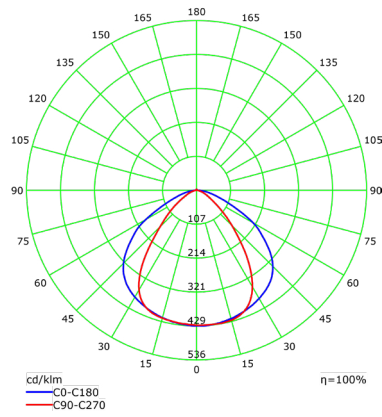

80W 3CCT Selectable

Model	Voltage	Watts	Lumens	Color	CRI
LED-ARL-80W-TRI-BZ-KN	120-277V	80w	11,200	50/40/30k	>80
LED-ARL-80W-TRI-WH-KN	120-277V	80w	11,200	50/40/30k	>80
LED-ARL-80W-TRI-BZ-TR	120-277V	80w	11,200	50/40/30k	>80
LED-ARL-80W-TRI-BZ-SFA	120-277V	80w	11,200	50/40/30k	>80

Mini Area Flood Lights

PHOTOMETRICS

Luminous Intensity Distribution Curve(cd/klm)

15W

Luminous Intensity Distribution Curve(cd/klm)

30W

Luminous Intensity Distribution Curve(cd/klm)

50W

Luminous Intensity Distribution Curve(cd/klm)

80W

Illuminance at a Distance(Beam Angle)

15W

Illuminance at a Distance(Beam Angle)

30W

Illuminance at a Distance(Beam Angle)

50W

Illuminance at a Distance(Beam Angle)

80W

ARL 15 / 30 / 50 / 80W EPA RATING	YK	TR	KN	SA	SF	SFA
15W	0.12ftsq.	0.12ftsq.	0.12ftsq.			
30W	0.3ftsq.	0.3ftsq.	0.35ftsq.			
50W	0.43ftsq.	0.43ftsq.	0.48ftsq.	0.61ftsq.	0.58ftsq.	0.68ftsq.
80W	0.64ftsq.	0.64ftsq.	0.69ftsq.	0.82ftsq.	0.79ftsq.	0.87ftsq.