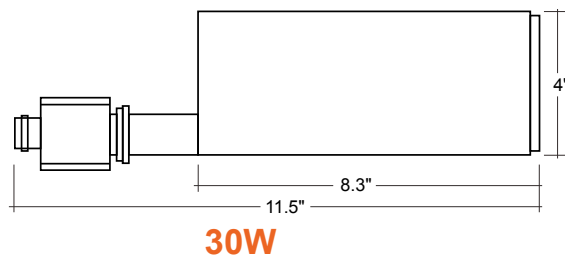

Track Lights

COB 5-CCT Selectable

FEATURES