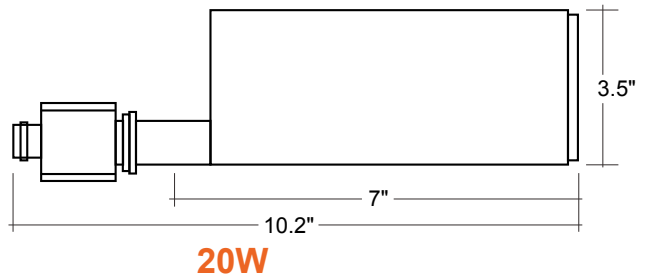

Track Lights

COB 5-CCT Selectable

FEATURES