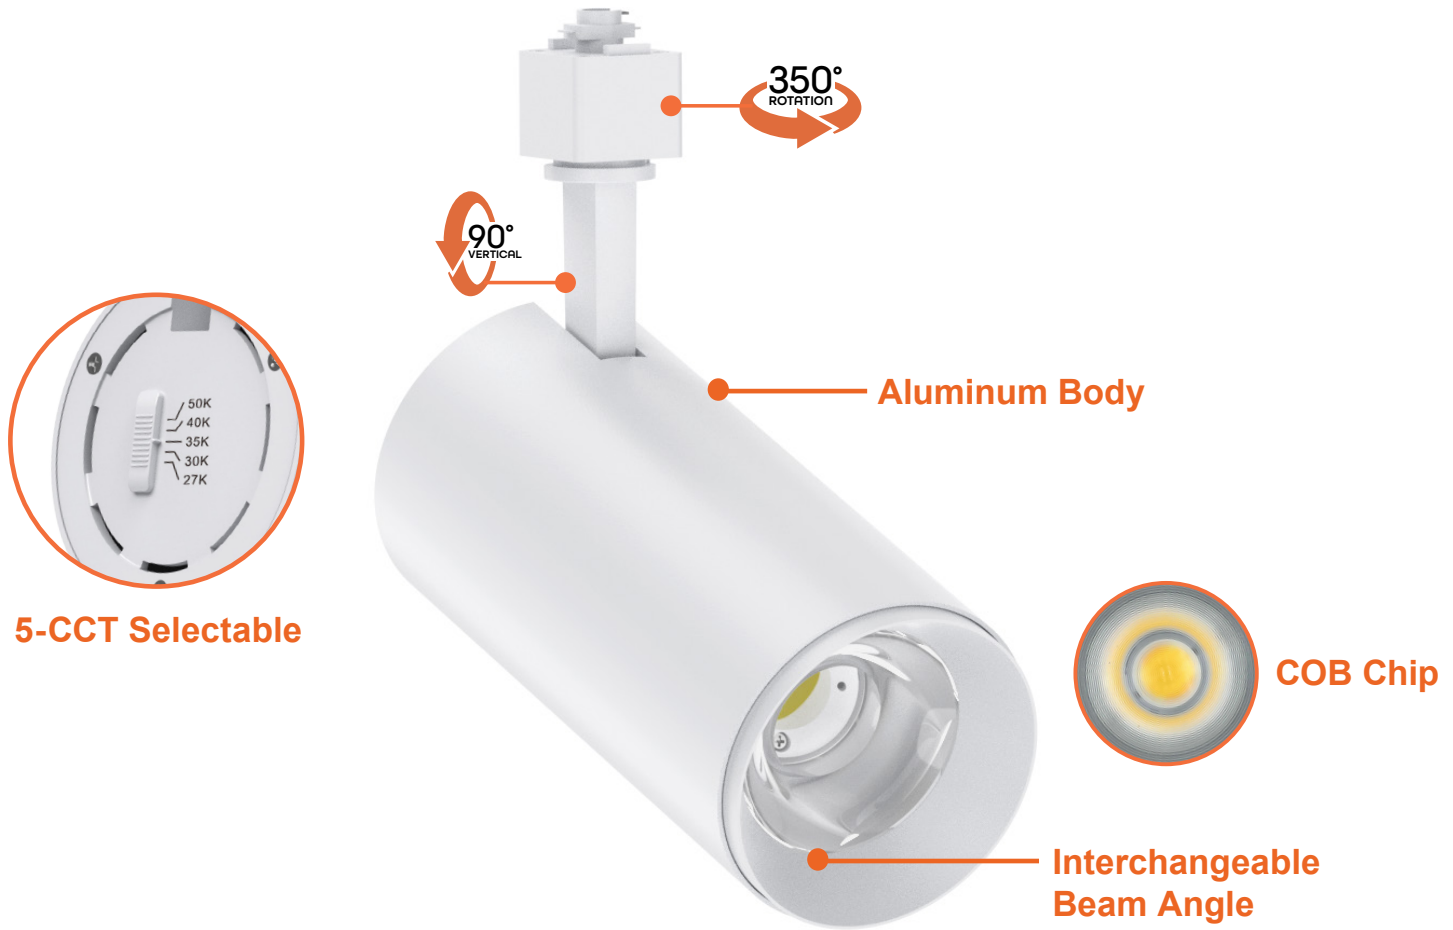

Track Lights

COB 5-CCT Selectable

FEATURES