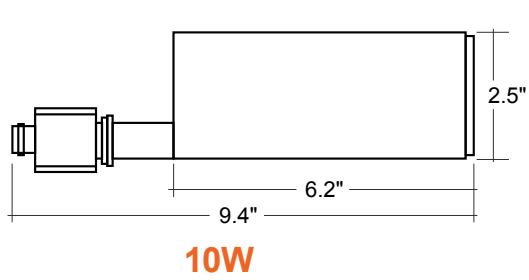

Track Lights

COB 5-CCT Selectable

FEATURES