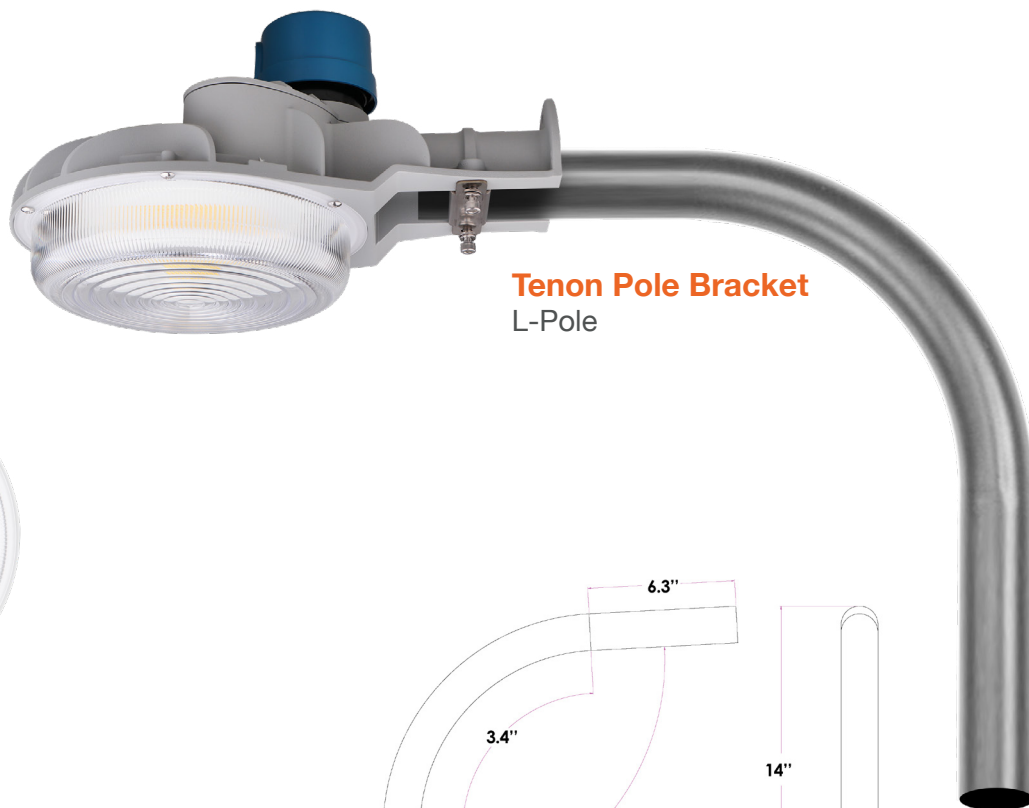

Area Barn Dusk to Dawn Flood Lights

PHOTOMETRICS

40W

60W

ACCESSORIES

Tenon Pole Bracket
L-Pole

J-Box Installation Cover
Available in Silver and Bronze

Tenon Bracket Dimensions

Accessory Model	Accessory Description
BDD-JBX-SLV	Silver J-Box Installation Cover
BDD-JBX-BZ	Bronze J-Box Installation Cover
TN-L-POLE	Pole Installation Tenon Bracket

Specs and model numbers are subject to change with or without notice. Customization of product is available.