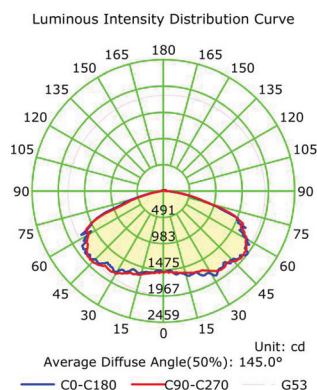

Area Barn Dusk to Dawn Flood Lights

PHOTOMETRICS

40W

60W

ACCESSORIES

Accessory Model	Accessory Description
BDD-JBX-SLV	Silver J-Box Installation Cover
BDD-JBX-BZ	Bronze J-Box Installation Cover
TN-L-POLE	Pole Installation Tenon Bracket

Specs and model numbers are subject to change with or without notice. Customization of product is available.