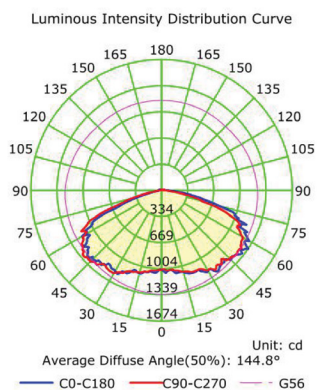

Area Barn Dusk to Dawn Flood Lights

PHOTOMETRICS

40W