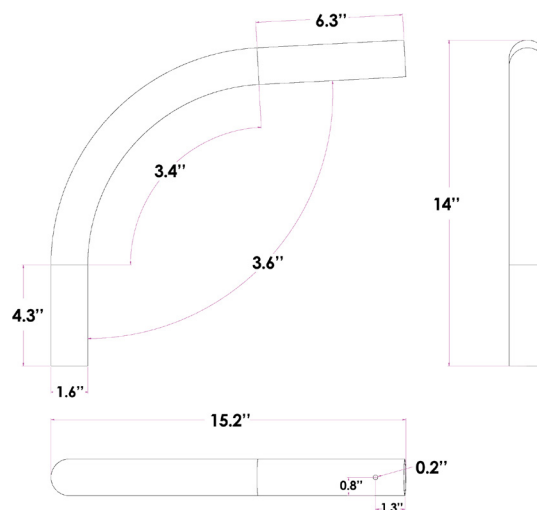

Area Barn Dusk to Dawn Flood Lights

PHOTOMETRICS

40W

60W

ACCESSORIES

Tenon Pole Bracket
L-Pole

J-Box Installation Cover
Available in Silver and Bronze

Tenon Bracket Dimensions