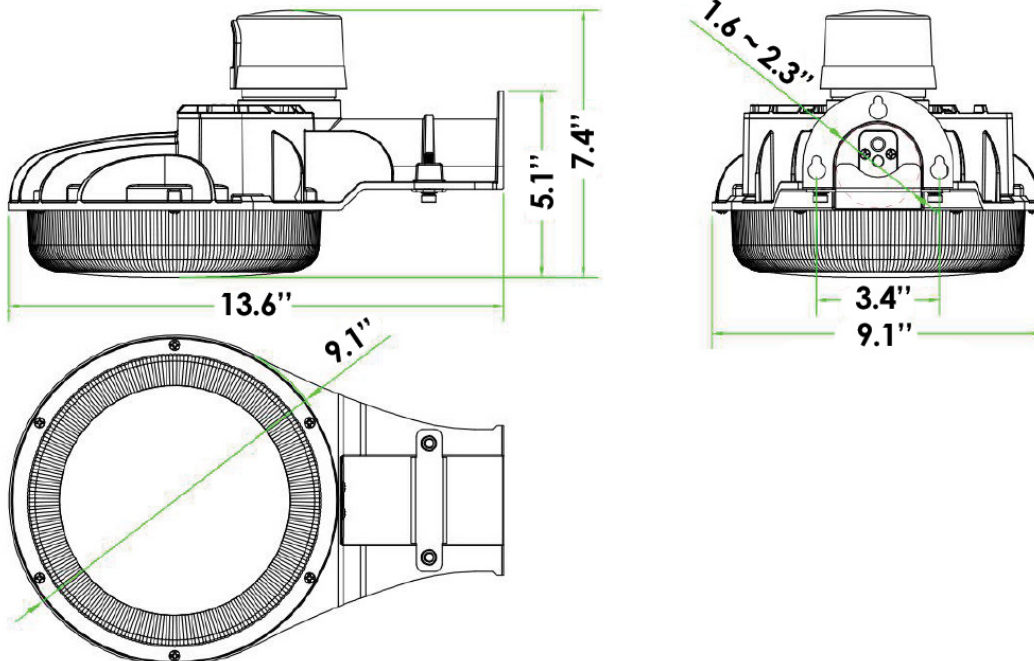

Area Barn Dusk to Dawn Flood Lights

FEATURES

Photocell Included

Sensor turns light off and on when changing from dusk to dawn

3CCT Selectable

Choose between 3 different color temps in one single fixture
Selectable color temps:
3000K/4000K/5000K

Aluminium Housing

Robust die-cast aluminum housing includes corrosion resistant primer and powder coat finish

Instant Start

No flickering or humming
Light is soft and uniform while being easy on the eyes

DIMENSIONS

Specs and model numbers are subject to change with or without notice. Customization of product is available.