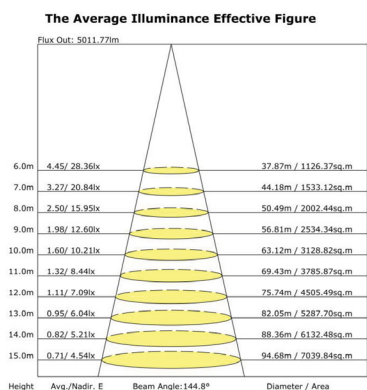

Area Barn Dusk to Dawn Flood Lights

PHOTOMETRICS

40W