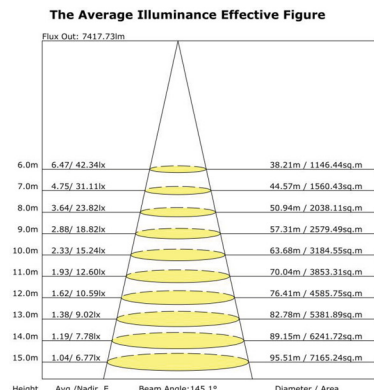

Area Barn Dusk to Dawn Flood Lights

PHOTOMETRICS

40W

60W

ACCESSORIES

Accessory Model	Accessory Description
BDD-JBX-SLV	Silver J-Box Installation Cover
BDD-JBX-BZ	Bronze J-Box Installation Cover
TN-L-POLE	Pole Installation Tenon Bracket

Specs and model numbers are subject to change with or without notice. Customization of product is available.