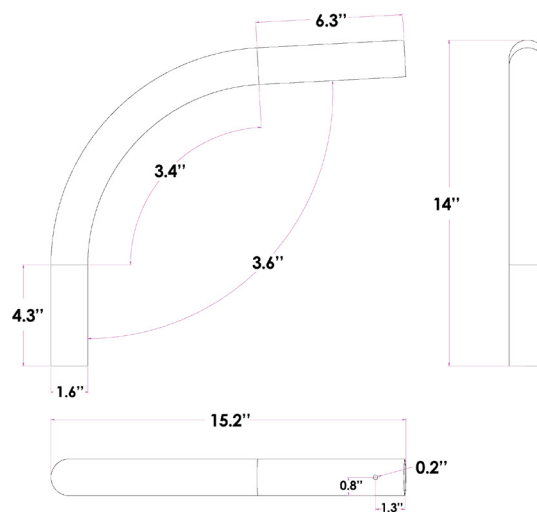

Area Barn Dusk to Dawn Flood Lights

PHOTOMETRICS

The Average Illuminance Effective Figure

Flux Out: 5011.77lm

Height	Avg./Nadir, E	Beam Angle: 144.8°	Diameter / Area
6.0m	4.45/ 28.36lx		37.87m / 1126.37sq.m
7.0m	3.27/ 20.84lx		44.18m / 1533.12sq.m
8.0m	2.50/ 15.95lx		50.49m / 2002.44sq.m
9.0m	1.98/ 12.60lx		56.81m / 2534.34sq.m
10.0m	1.60/ 10.21lx		63.12m / 3128.82sq.m
11.0m	1.32/ 8.44lx		69.43m / 3785.87sq.m
12.0m	1.11/ 7.09lx		75.74m / 4505.49sq.m
13.0m	0.95/ 6.04lx		82.05m / 5287.70sq.m
14.0m	0.82/ 5.21lx		88.36m / 6132.48sq.m
15.0m	0.71/ 4.54lx		94.68m / 7039.84sq.m

40W

The Average Illuminance Effective Figure

Flux Out: 7417.72lm

Height	Avg./Nadir, E	Beam Angle: 145.1°	Diameter / Area
6.0m	6.47/ 42.34lx		38.21m / 1146.44sq.m
7.0m	4.75/ 31.11lx		44.57m / 1560.43sq.m
8.0m	3.64/ 23.82lx		50.94m / 2038.11sq.m
9.0m	2.88/ 18.82lx		57.31m / 2579.49sq.m
10.0m	2.33/ 15.24lx		63.68m / 3184.55sq.m
11.0m	1.93/ 12.60lx		70.04m / 3853.31sq.m
12.0m	1.62/ 10.59lx		76.41m / 4585.75sq.m
13.0m	1.38/ 9.02lx		82.78m / 5381.89sq.m
14.0m	1.19/ 7.78lx		89.15m / 6241.72sq.m
15.0m	1.04/ 6.77lx		95.51m / 7165.24sq.m

60W

ACCESSORIES

Tenon Pole Bracket
L-Pole

J-Box Installation Cover
Available in Silver and Bronze

Tenon Bracket Dimensions

Accessory Model	Accessory Description
BDD-JBX-SLV	Silver J-Box Installation Cover
BDD-JBX-BZ	Bronze J-Box Installation Cover
TN-L-POLE	Pole Installation Tenon Bracket