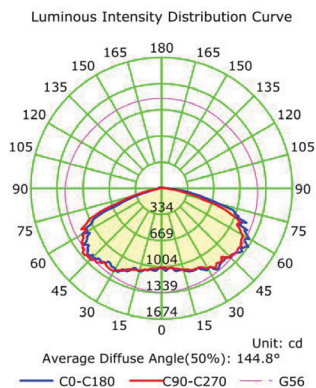

Area Barn Dusk to Dawn Flood Lights

PHOTOMETRICS

The Average Illuminance Effective Figure

Flux Out: 5011.77lm

Height	Avg./Nadir, E	Beam Angle: 144.8°	Diameter / Area
6.0m	4.45/ 28.36lx		37.87m / 1126.37sq.m
7.0m	3.27/ 20.84lx		44.18m / 1533.12sq.m
8.0m	2.50/ 15.95lx		50.49m / 2002.44sq.m
9.0m	1.98/ 12.60lx		56.81m / 2534.34sq.m
10.0m	1.60/ 10.21lx		63.12m / 3128.82sq.m
11.0m	1.32/ 8.44lx		69.43m / 3785.87sq.m
12.0m	1.11/ 7.09lx		75.74m / 4505.49sq.m
13.0m	0.95/ 6.04lx		82.05m / 5287.70sq.m
14.0m	0.82/ 5.21lx		88.36m / 6132.48sq.m
15.0m	0.71/ 4.54lx		94.68m / 7039.84sq.m

40W

The Average Illuminance Effective Figure

Flux Out: 7417.72lm

Height	Avg./Nadir, E	Beam Angle: 145.1°	Diameter / Area
6.0m	6.47/ 42.34lx		38.21m / 1146.44sq.m
7.0m	4.75/ 31.11lx		44.57m / 1560.43sq.m
8.0m	3.64/ 23.82lx		50.94m / 2038.11sq.m
9.0m	2.88/ 18.82lx		57.31m / 2579.49sq.m
10.0m	2.33/ 15.24lx		63.68m / 3184.55sq.m
11.0m	1.93/ 12.60lx		70.04m / 3853.31sq.m
12.0m	1.62/ 10.59lx		76.41m / 4585.75sq.m
13.0m	1.38/ 9.02lx		82.78m / 5381.89sq.m
14.0m	1.19/ 7.78lx		89.15m / 6241.72sq.m
15.0m	1.04/ 6.77lx		95.51m / 7165.24sq.m