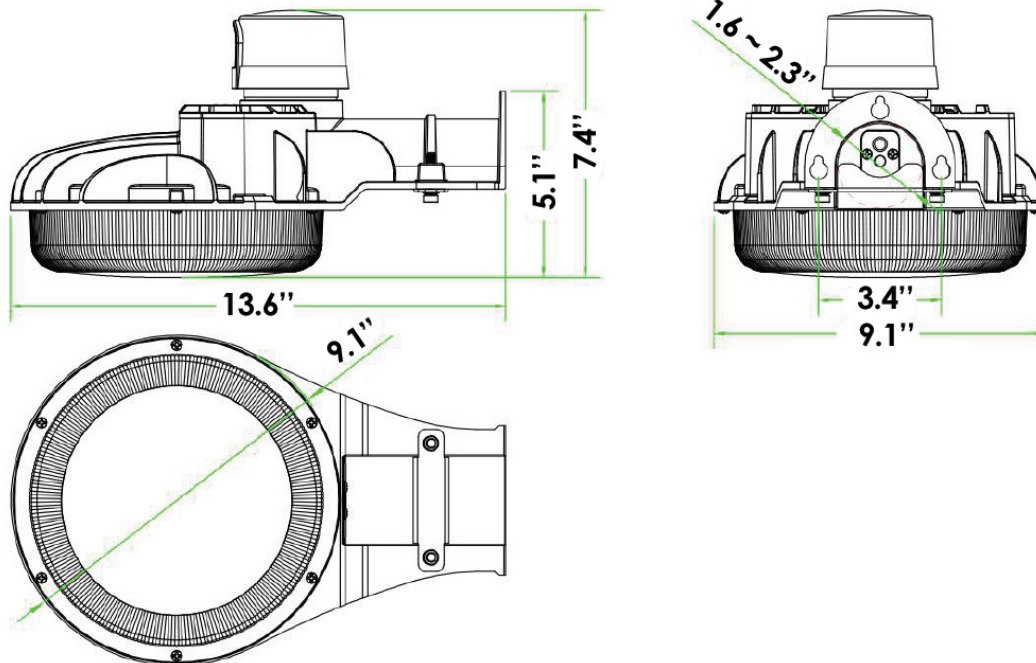

Area Barn Dusk to Dawn Flood Lights

FEATURES

Photocell Included

Sensor turns light off and on when changing from dusk to dawn

3CCT Selectable

Choose between 3 different color temps in one single fixture
Selectable color temps:
3000K/4000K/5000K

Aluminium Housing

Robust die-cast aluminum housing includes corrosion resistant primer and powder coat finish

Instant Start

No flickering or humming
Light is soft and uniform while being easy on the eyes

DIMENSIONS

Specs and model numbers are subject to change with or without notice. Customization of product is available.