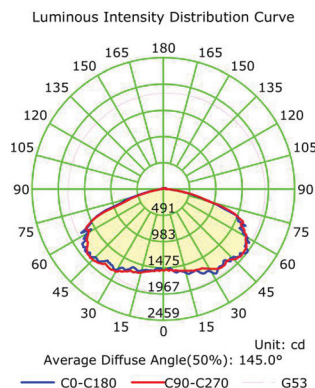

Area Barn Dusk to Dawn Flood Lights

PHOTOMETRICS

The Average Illuminance Effective Figure

Flux Out: 5011.77lm

Height	Avg./Nadir, E	Beam Angle: 144.8°	Diameter / Area
6.0m	4.45/ 28.36lx		37.87m / 1126.37sq.m
7.0m	3.27/ 20.84lx		44.18m / 1533.12sq.m
8.0m	2.50/ 15.95lx		50.49m / 2002.44sq.m
9.0m	1.98/ 12.60lx		56.81m / 2534.34sq.m
10.0m	1.60/ 10.21lx		63.12m / 3128.82sq.m
11.0m	1.32/ 8.44lx		69.43m / 3785.87sq.m
12.0m	1.11/ 7.09lx		75.74m / 4505.49sq.m
13.0m	0.95/ 6.04lx		82.05m / 5287.70sq.m
14.0m	0.82/ 5.21lx		88.36m / 6132.48sq.m
15.0m	0.71/ 4.54lx		94.68m / 7039.84sq.m

40W

The Average Illuminance Effective Figure

Flux Out: 7417.72lm

Height	Avg./Nadir, E	Beam Angle: 145.1°	Diameter / Area
6.0m	6.47/ 42.34lx		38.21m / 1146.44sq.m
7.0m	4.75/ 31.11lx		44.57m / 1560.43sq.m
8.0m	3.64/ 23.82lx		50.94m / 2038.11sq.m
9.0m	2.88/ 18.82lx		57.31m / 2579.49sq.m
10.0m	2.33/ 15.24lx		63.68m / 3184.55sq.m
11.0m	1.93/ 12.60lx		70.04m / 3853.31sq.m
12.0m	1.62/ 10.59lx		76.41m / 4585.75sq.m
13.0m	1.38/ 9.02lx		82.78m / 5381.89sq.m
14.0m	1.19/ 7.78lx		89.15m / 6241.72sq.m
15.0m	1.04/ 6.77lx		95.51m / 7165.24sq.m