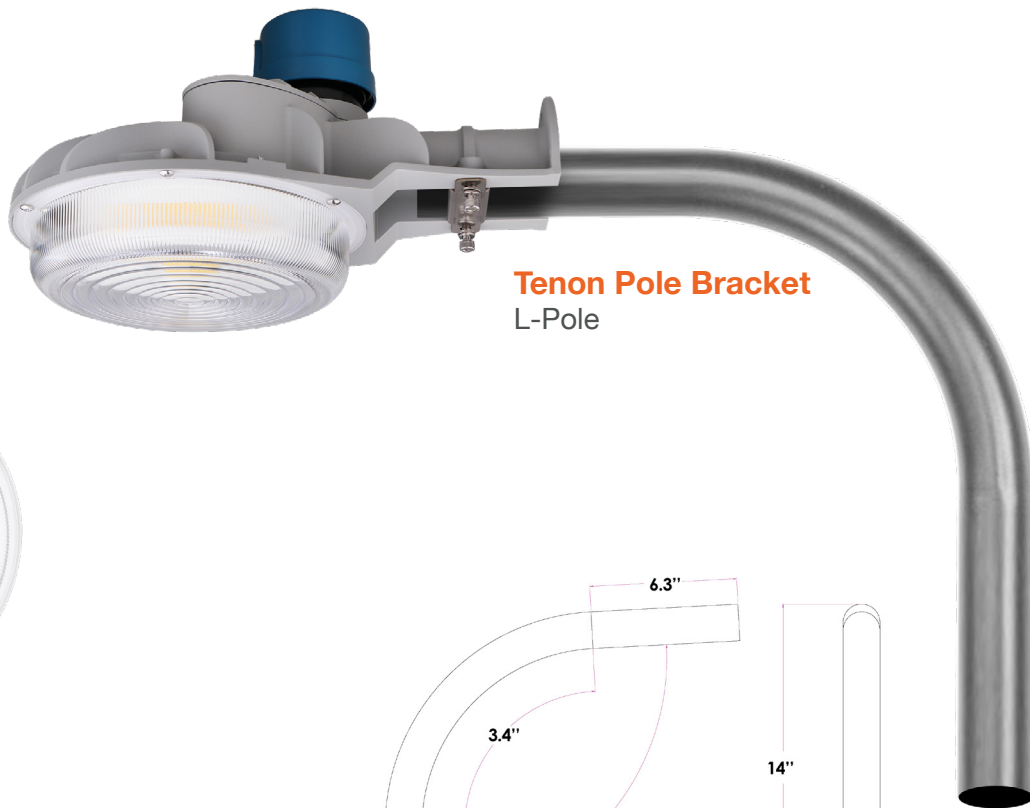

Area Barn Dusk to Dawn Flood Lights

PHOTOMETRICS

The Average Illuminance Effective Figure

Flux Out: 5011.77lm

Height	Avg./Nadir, E	Beam Angle: 144.8°	Diameter / Area
6.0m	4.45/ 28.36lx		37.87m / 1126.37sq.m
7.0m	3.27/ 20.84lx		44.18m / 1533.12sq.m
8.0m	2.50/ 15.95lx		50.49m / 2002.44sq.m
9.0m	1.98/ 12.60lx		56.81m / 2534.34sq.m
10.0m	1.60/ 10.21lx		63.12m / 3128.82sq.m
11.0m	1.32/ 8.44lx		69.43m / 3785.87sq.m
12.0m	1.11/ 7.09lx		75.74m / 4505.49sq.m
13.0m	0.95/ 6.04lx		82.05m / 5287.70sq.m
14.0m	0.82/ 5.21lx		88.36m / 6132.48sq.m
15.0m	0.71/ 4.54lx		94.68m / 7039.84sq.m

40W

The Average Illuminance Effective Figure

Flux Out: 7417.72lm

Height	Avg./Nadir, E	Beam Angle: 145.1°	Diameter / Area
6.0m	6.47/ 42.34lx		38.21m / 1146.44sq.m
7.0m	4.75/ 31.11lx		44.57m / 1560.43sq.m
8.0m	3.64/ 23.82lx		50.94m / 2038.11sq.m
9.0m	2.88/ 18.82lx		57.31m / 2579.49sq.m
10.0m	2.33/ 15.24lx		63.68m / 3184.55sq.m
11.0m	1.93/ 12.60lx		70.04m / 3853.31sq.m
12.0m	1.62/ 10.59lx		76.41m / 4585.75sq.m
13.0m	1.38/ 9.02lx		82.78m / 5381.89sq.m
14.0m	1.19/ 7.78lx		89.15m / 6241.72sq.m
15.0m	1.04/ 6.77lx		95.51m / 7165.24sq.m

60W

ACCESSORIES

Tenon Pole Bracket
L-Pole

J-Box Installation Cover
Available in Silver and Bronze

Tenon Bracket Dimensions

Accessory Model	Accessory Description
BDD-JBX-SLV	Silver J-Box Installation Cover
BDD-JBX-BZ	Bronze J-Box Installation Cover
TN-L-POLE	Pole Installation Tenon Bracket