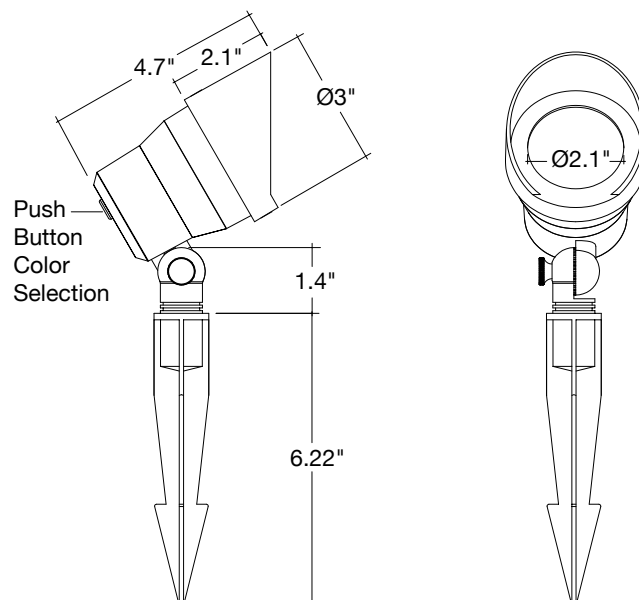

Low Voltage: Bullet Flood Light

Aluminum Housing– Integrated LED

RGB + 5-CCT

Detail Specifications:

- Finish: Bronze or Black
- Housing: Aluminum
- LED Integrated
- Power: 5W
- Lumens: 300
- Beam Angle: 120°
- IP Rating: Wet Location IP65
- Lens: Clear glass

DIMENSIONS

ACCESSORIES

STK-HD-1/2-BR

SM-1/2-BR-ORB

SM-1/2-BR-MBL

SM-1/2-ALM-BZ

SM-1/2-ALM-BL

SM3-1/2-BR-ORB