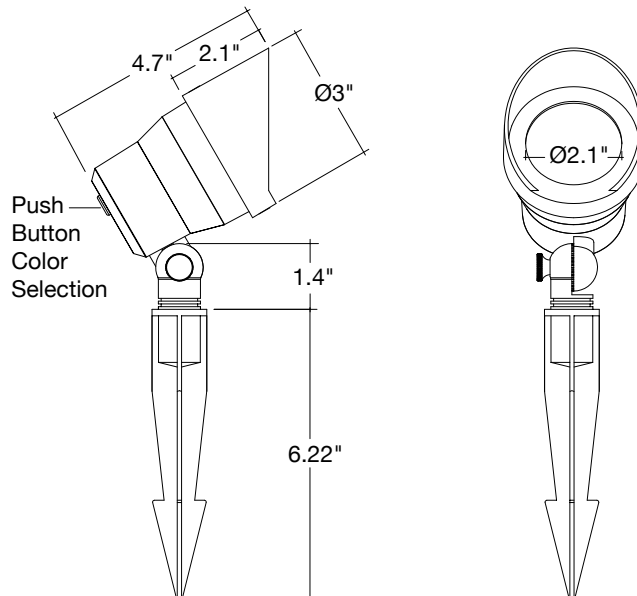

Low Voltage: Bullet Flood Light

Aluminum Housing– Integrated LED
RGB + 5-CCT

Detail Specifications:

- Finish: Bronze or Black
- Housing: Aluminum
- LED Integrated
- Power: 5W
- Lumens: 300
- Beam Angle: 120°
- IP Rating: Wet Location IP65
- Lens: Clear glass

DIMENSIONS

ACCESSORIES

STK-HD-1/2-BR

SM-1/2-BR-ORB

SM-1/2-BR-MBL

SM-1/2-ALM-BZ

SM-1/2-ALM-BL

SM3-1/2-BR-ORB