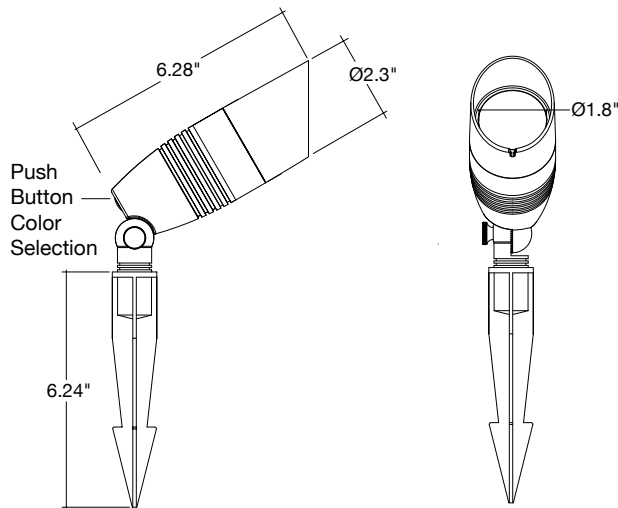

Low Voltage: Bullet Spot Light

Aluminum Housing– Integrated LED
RGB + 5-CCT

Detail Specifications:

- Finish: Bronze or Black
- Housing: Aluminum
- LED Integrated
- Power: 5W
- Lumens: 450
- Beam Angle: 60°
- IP Rating: Wet Location IP65
- Lens: Clear glass

DIMENSIONS

ACCESSORIES

STK-HD-1/2-BR

SM-1/2-BR-ORB

SM-1/2-BR-MBL

SM-1/2-ALM-BZ

SM-1/2-ALM-BL

SM3-1/2-BR-ORB