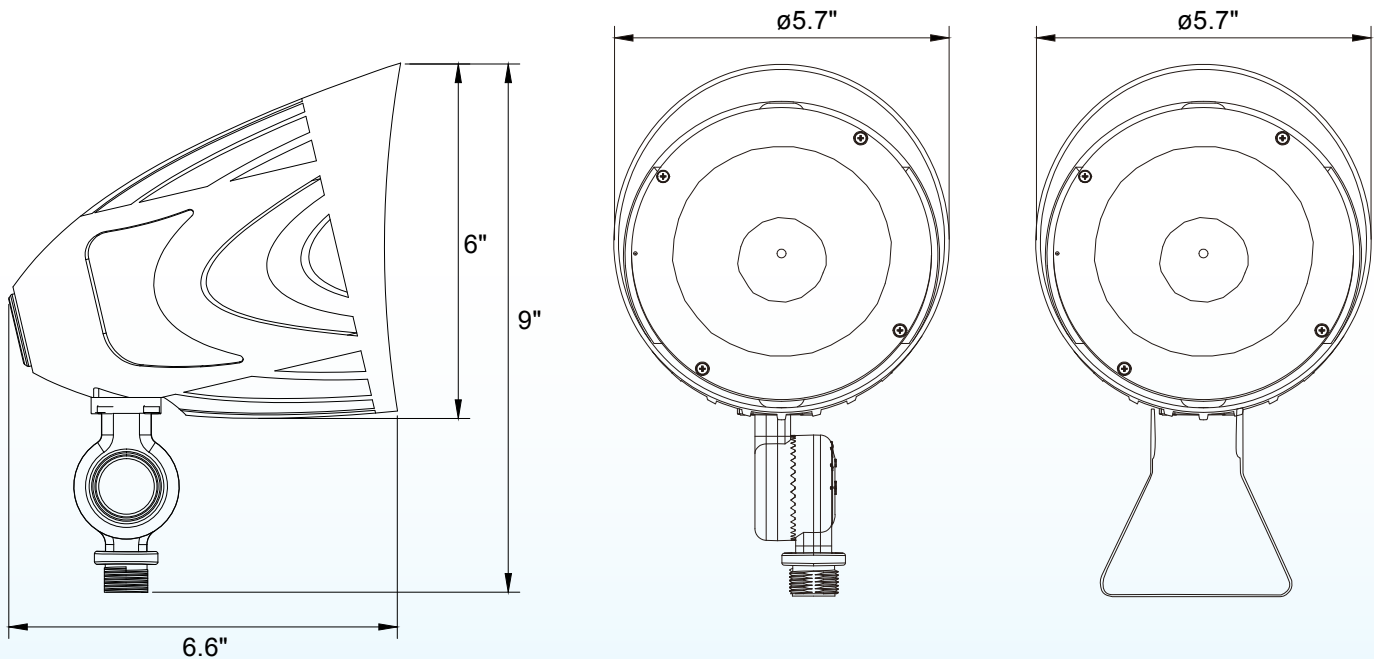

LED-BLT-3P25W-TRI-WH-KN-UNV

1/2" Knuckle - White Finish

LED-BLT-3P25W-TRI-BZ-TR-UNV

Trunnion - Bronze Finish

Bullet Flood Lights: Magna-Line

3-CCT & Power Selectable w/ Photocell

FEATURES

DIMENSIONS