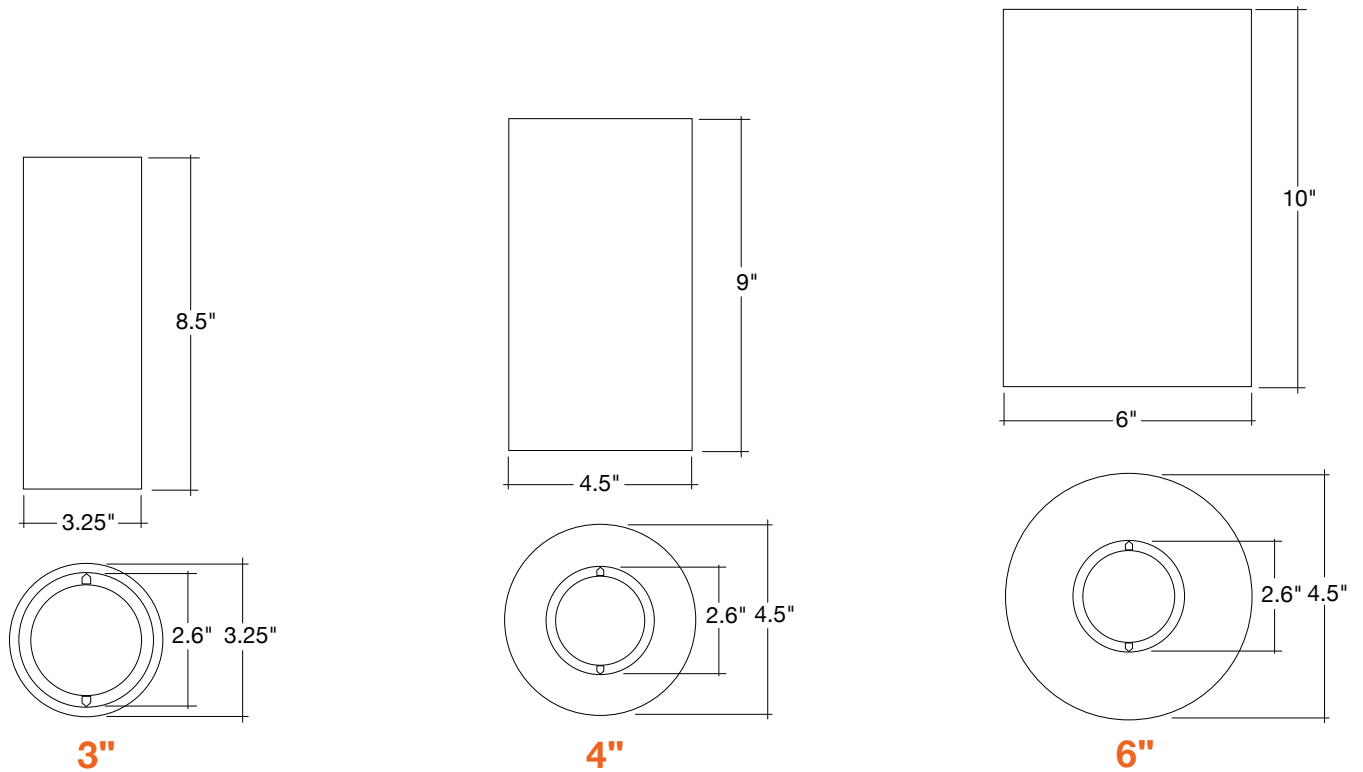

DIMENSIONS

Specs and model numbers are subject to change with or without notice. Customization of product is available.