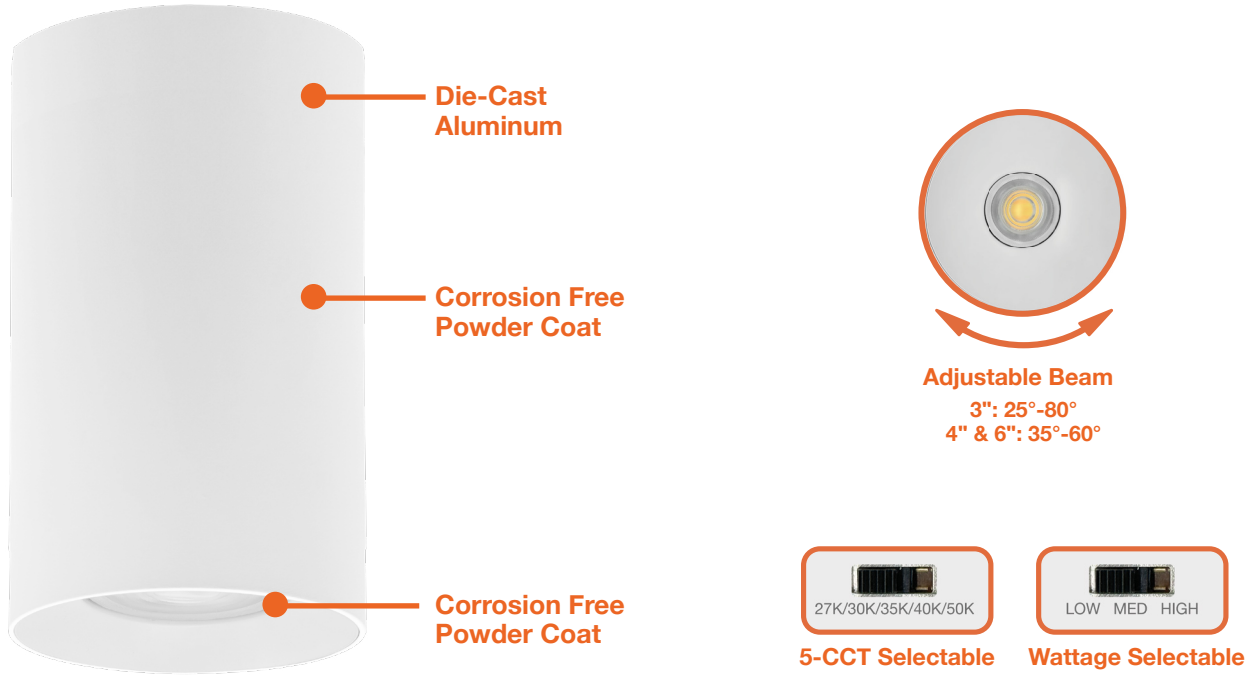

ARCY-Line: Cylinder Downlights

CACM Modules

FEATURES