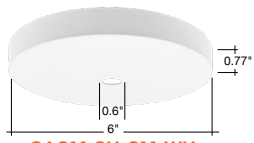

ARCY-Line: Cylinder Downlights

CACM Modules

FEATURES

DIMENSIONS

Specs and model numbers are subject to change with or without notice. Customization of product is available.

CACM-SH-SM-WH

CACM-SH-SM-BL

CACM-DP-SM-WH