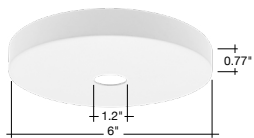

CACM-SH-PDM-WH