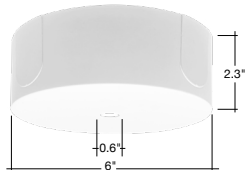

CACM-DP-SM-WH-EMB