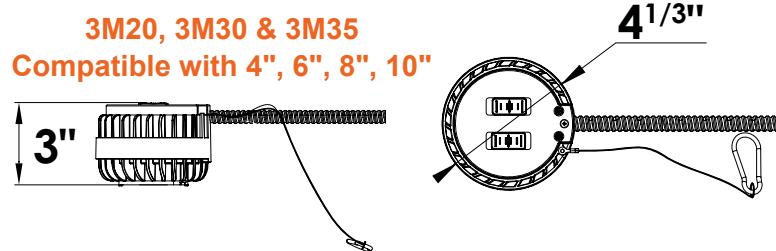

3M20, 3M30 & 3M35
Compatible with 4", 6", 8", 10"