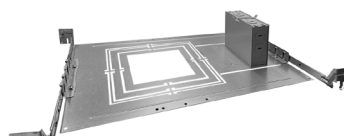

CUNV-NC-SQ-RI-J-JBX
21.2" W x 12" D x 1.6" H
(Assembly Required)