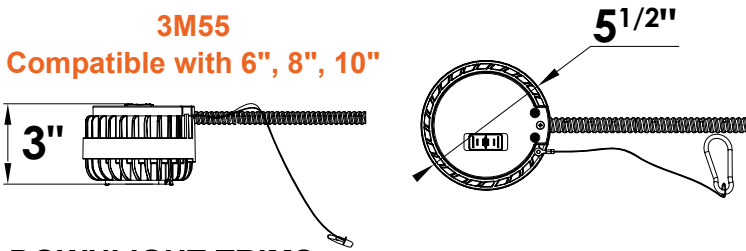

2. Only compatible with 3M20 & 3M30
 3. Field installable. Lasts 90 minutes.

ARCY-Line: CADM Commercial Downlights

2-Piece Design + Adjustable Beam Angle

FEATURES

DIMENSIONS

DOWNLIGHT MODULE

3M55

Compatible with 6", 8", 10"