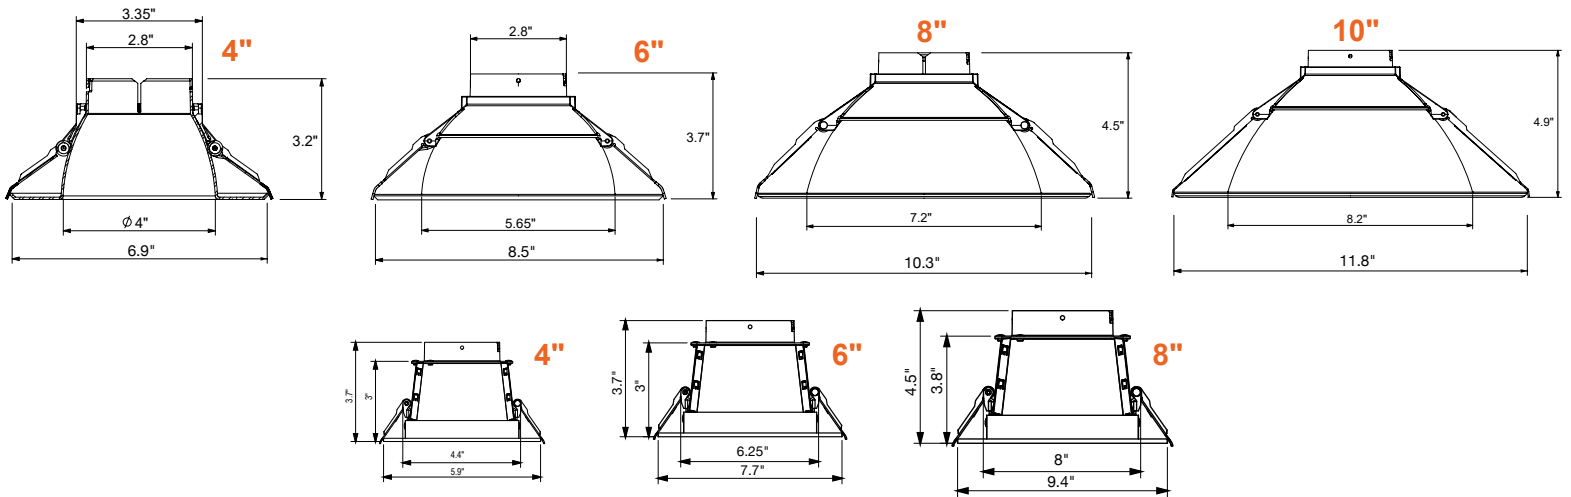

DOWNLIGHT TRIMS