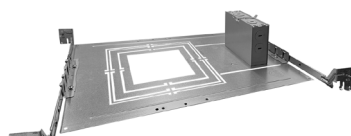

CUNV-NC-SQ-RI-J-JBX
21.2" W x 12" D x 1.6" H
(Assembly Required)