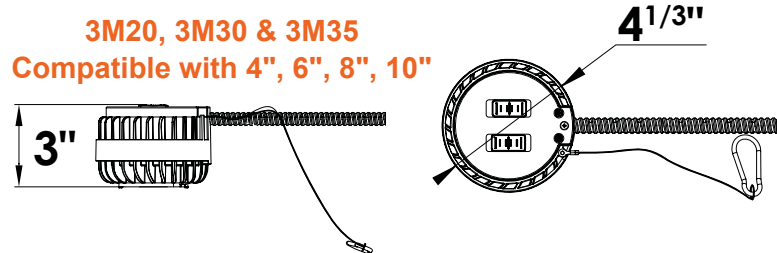

3M20, 3M30 & 3M35
Compatible with 4", 6", 8", 10"