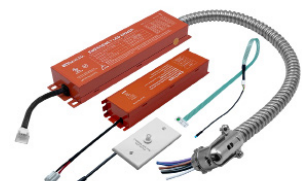

CUNV-NC-ICAT-6SQ
Universal Pre-Mounting Plate
13.75" x 14"

CUNV-NC-ICAT-7H
Universal Pre-Mounting Plate
13 7/8" x 15 1/8"

CUNV-JBX-RI-XL
7" x 26"

LED-EMB-8W-HV-0/10V-2P
LED-EMB-15W-HV-0/10V-2P
LED-EMB-25W-HV-0/10V-2P