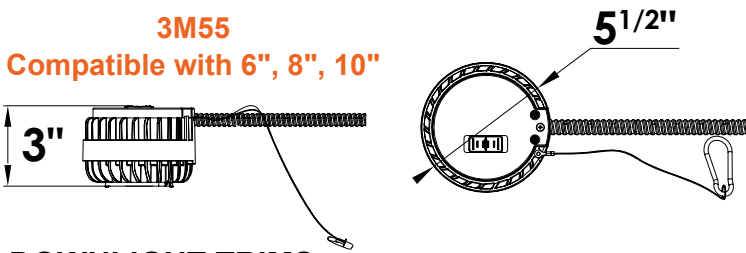

2. Only compatible with 3M20 & 3M30
 3. Field installable. Lasts 90 minutes.

ARCY-Line: CADM Commercial Downlights

2-Piece Design + Adjustable Beam Angle

FEATURES

DIMENSIONS

DOWNLIGHT MODULE

3M55

Compatible with 6", 8", 10"