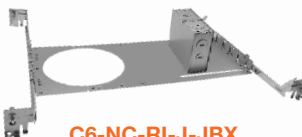

GR-4-WH
GR-6-WH
GR-8-WH
GR-10-WH

C4-NC-RI-J-JBX
17" W x 6.5" D x 3.5" H
5" Hole
14" Min. Extend
25" Max. Extend
(Assembly Required)

C6-NC-RI-J-JBX
18.5" W x 9" D x 4" H
6.25" Hole
14.25" Min. Extend
25" Max. Extend
(Assembly Required)