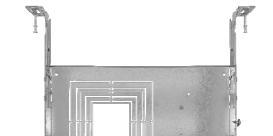

CUNV-NC-ICAT-6SQ
Universal Pre-Mounting Plate
13.75" x 14"