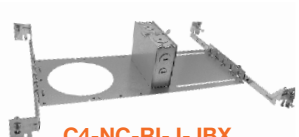

TRIMS

CSH

WH

BLK

SQ

GR-4-WH
GR-6-WH
GR-8-WH
GR-10-WH

C4-NC-RI-J-JBX
17" W x 6.5" D x 3.5" H
5" Hole
14" Min. Extend
25" Max. Extend
(Assembly Required)

C6-NC-RI-J-JBX
18.5" W x 9" D x 4" H
6.25" Hole
14.25" Min. Extend
25" Max. Extend
(Assembly Required)

C8/10-NC-RI-J-JBX
18.5" W x 12" D x 4" H
8" Hole
14" Min. Extend
25" Max. Extend
(Assembly Required)

CUNV-NC-RI-J-JBX
21.2" W x 12" D x 1.6" H
(Assembly Required)

CUNV-NC-SQ-RI-J-JBX
21.2" W x 12" D x 1.6" H
(Assembly Required)