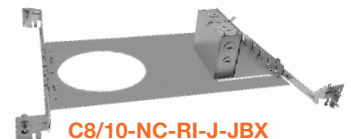

TRIMS

CSH

WH

BLK

SQ

GR-4-WH
GR-6-WH
GR-8-WH
GR-10-WH

C4-NC-RI-J-JBX
17" W x 6.5" D x 3.5" H
5" Hole
14" Min. Extend
25" Max. Extend
(Assembly Required)

C6-NC-RI-J-JBX
18.5" W x 9" D x 4" H
6.25" Hole
14.25" Min. Extend
25" Max. Extend
(Assembly Required)