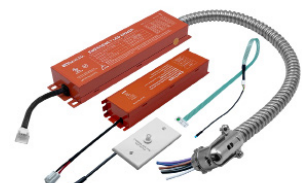

CUNV-NC-ICAT-6SQ
Universal Pre-Mounting Plate
13.75" x 14"

CUNV-NC-ICAT-7H
Universal Pre-Mounting Plate
13 7/8" x 15 1/8"

CUNV-JBX-RI-XL
7" x 26"

LED-EMB-8W-HV-0/10V-2P
LED-EMB-15W-HV-0/10V-2P
LED-EMB-25W-HV-0/10V-2P