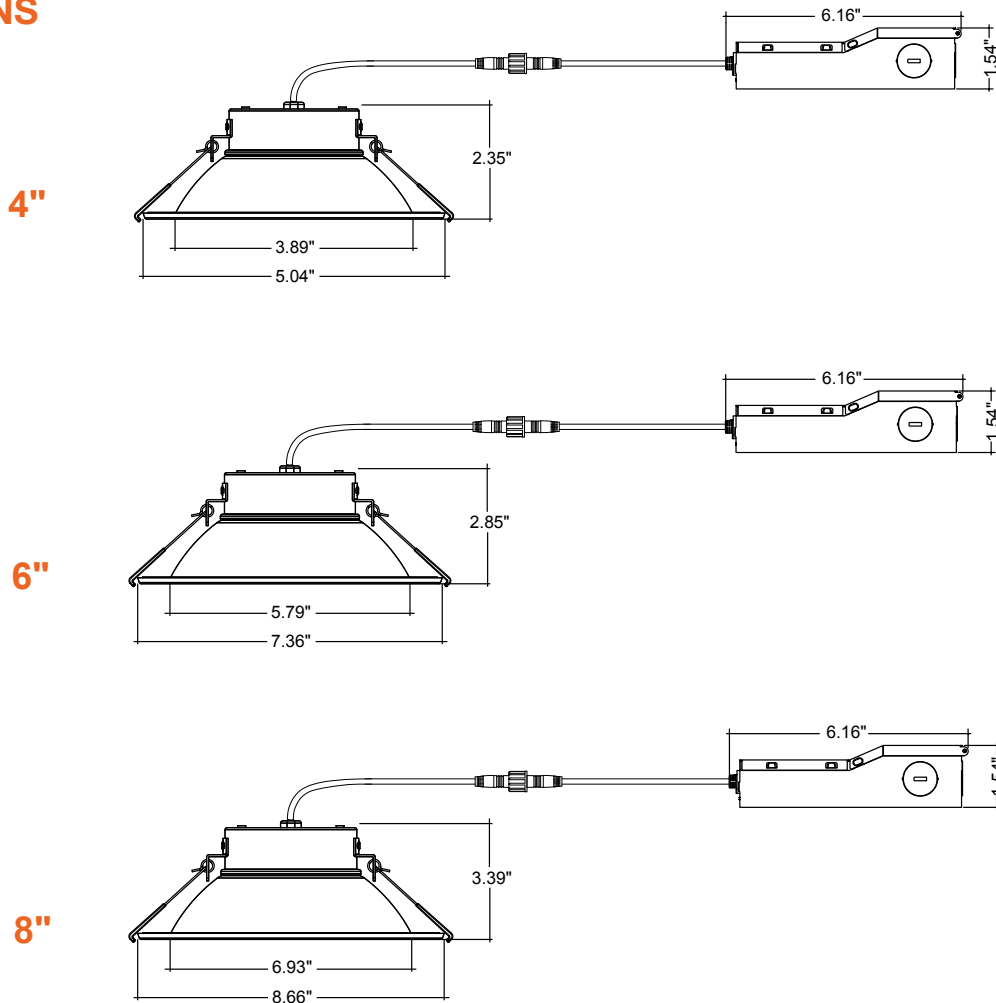

DIMENSIONS