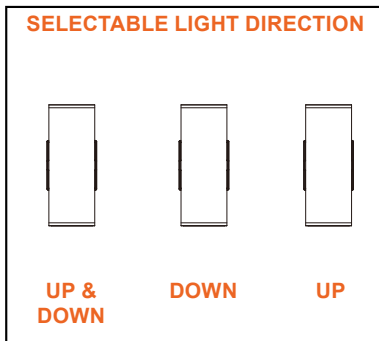

Specs and model numbers are subject to change with or without notice.

4" & 6" Cylinder Up and/or Down Light: ARCY-Line

3-CCT + 3-Power Selectable w/ Photocell

FEATURES

Clear Lens with Optics

Die-Cast Aluminum

Corrosion Free Powder Coat

Light Direction

3-Power Selectable

Selectable Photocell

3-CCT Selectable

DIMENSIONS

4"

6"