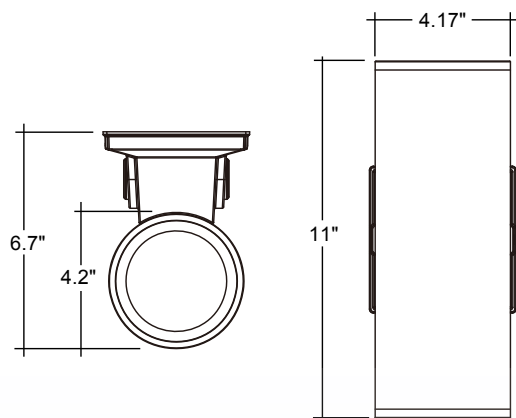

Specs and model numbers are subject to change with or without notice.

4" & 6" Cylinder Up and/or Down Light: ARCY-Line

3-CCT + 3-Power Selectable w/ Photocell

FEATURES

Clear Lens with Optics

Die-Cast Aluminum

Corrosion Free Powder Coat

Light Direction

3-Power Selectable

Selectable Photocell

3-CCT Selectable

DIMENSIONS

4"

6"

ACCESSORIES

BEAM

Accessory Model	Description
CYA-UD-4-OPTIC-15	Cylinder: ARCY-Line Optic (Field Install)
CYA-UD-6-OPTIC-15	Cylinder: ARCY-Line Optic (Field Install)