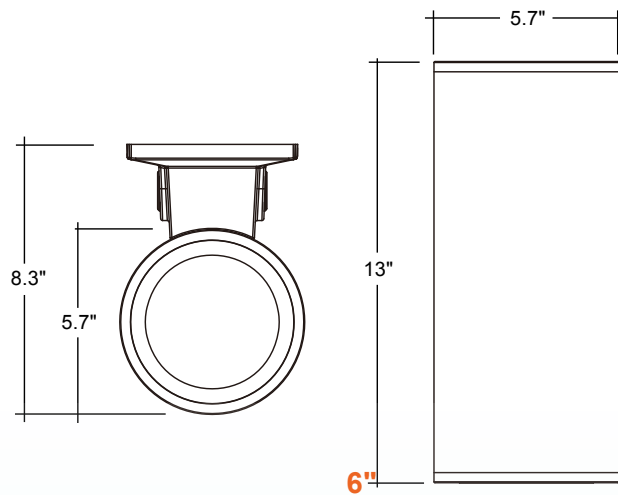

Specs and model numbers are subject to change with or without notice.

4" & 6" Cylinder Up and/or Down Light: ARCY-Line

3-CCT + 3-Power Selectable w/ Photocell

FEATURES

Clear Lens with Optics

Die-Cast Aluminum

Corrosion Free Powder Coat

Light Direction

3-Power Selectable

Selectable Photocell

3-CCT Selectable

DIMENSIONS

4"

6"

ACCESSORIES

BEAM

Accessory Model	Description
CYA-UD-4-OPTIC-15	Cylinder: ARCY-Line Optic (Field Install)
CYA-UD-6-OPTIC-15	Cylinder: ARCY-Line Optic (Field Install)