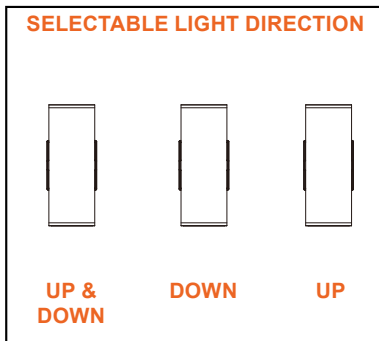

## FEATURES

Clear Lens with Optics

Die-Cast Aluminum

Corrosion Free Powder Coat

Light Direction

3-Power Selectable

Selectable Photocell

3-CCT Selectable

## DIMENSIONS

4"

6"