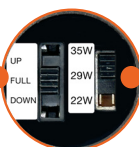

## FEATURES

Clear Lens with Optics

Die-Cast Aluminum

Corrosion Free Powder Coat

Light Direction

3-Power Selectable

Selectable Photocell

3-CCT Selectable