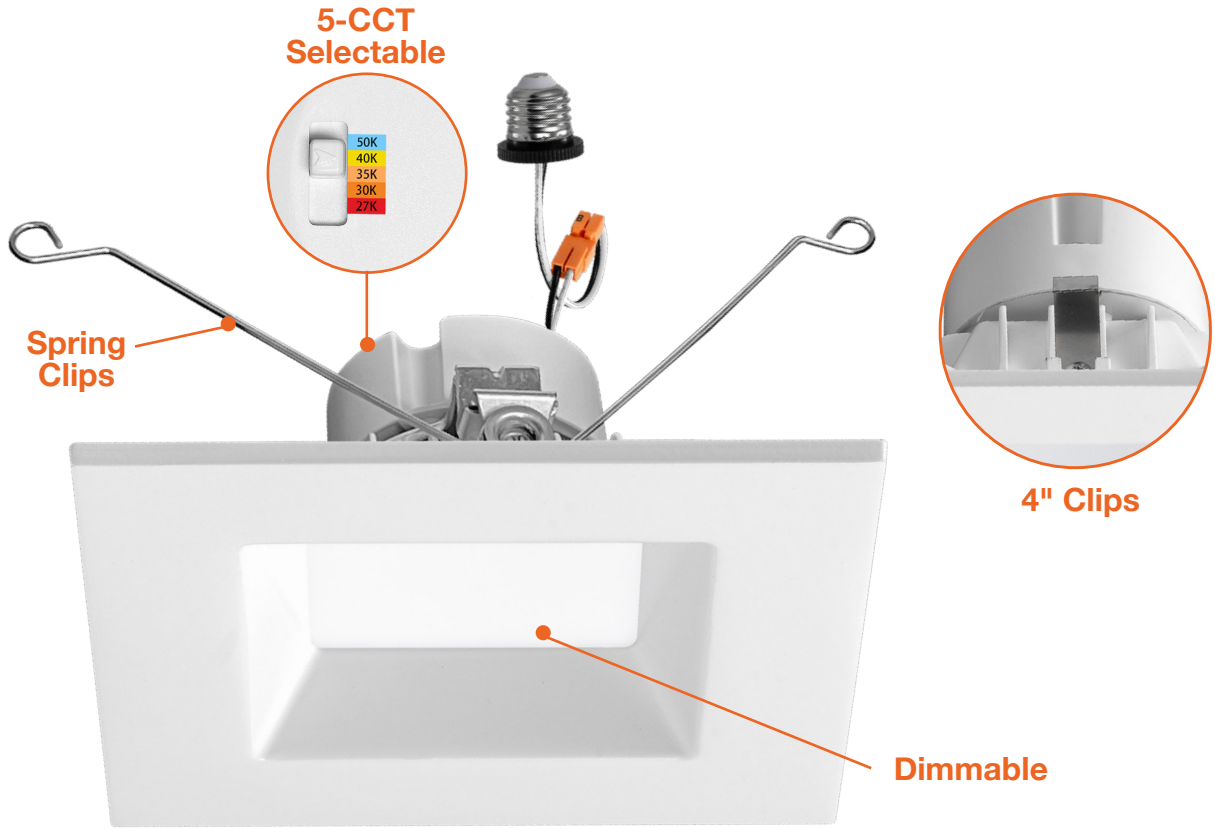

4" & 6" Square Retrofit Downlights

5-CCT Selectable

FEATURES