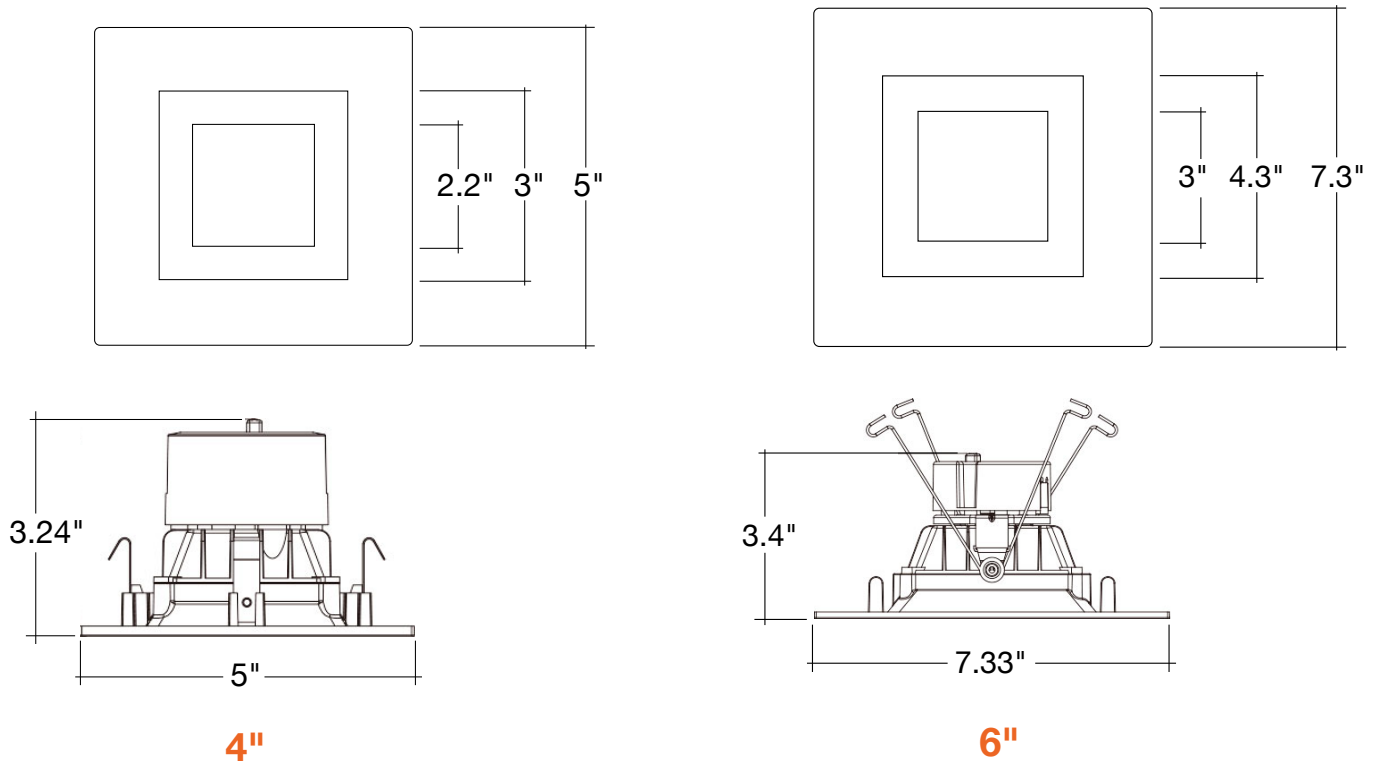

1. Field installable. Lasts 90 minutes.

4" & 6" Square Retrofit Downlights

5-CCT Selectable

FEATURES

DIMENSIONS

4" & 6" Square Retrofit Downlights

5-CCT Selectable

BLK