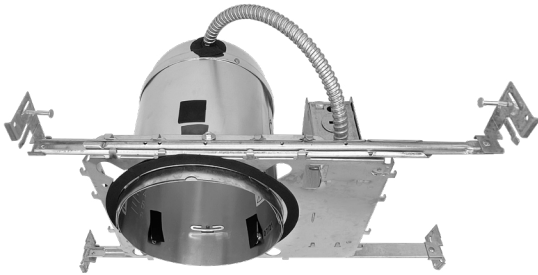

C4-NC-ICAT-LED
C6-NC-ICAT-LED