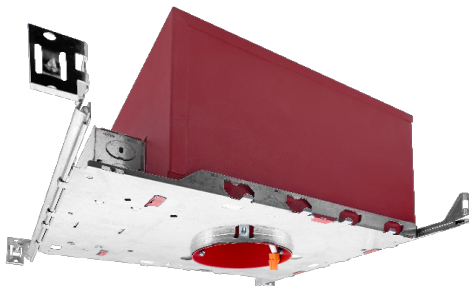

C4-NC-ICAT-LED-FR
C6-NC-ICAT-LED-FR