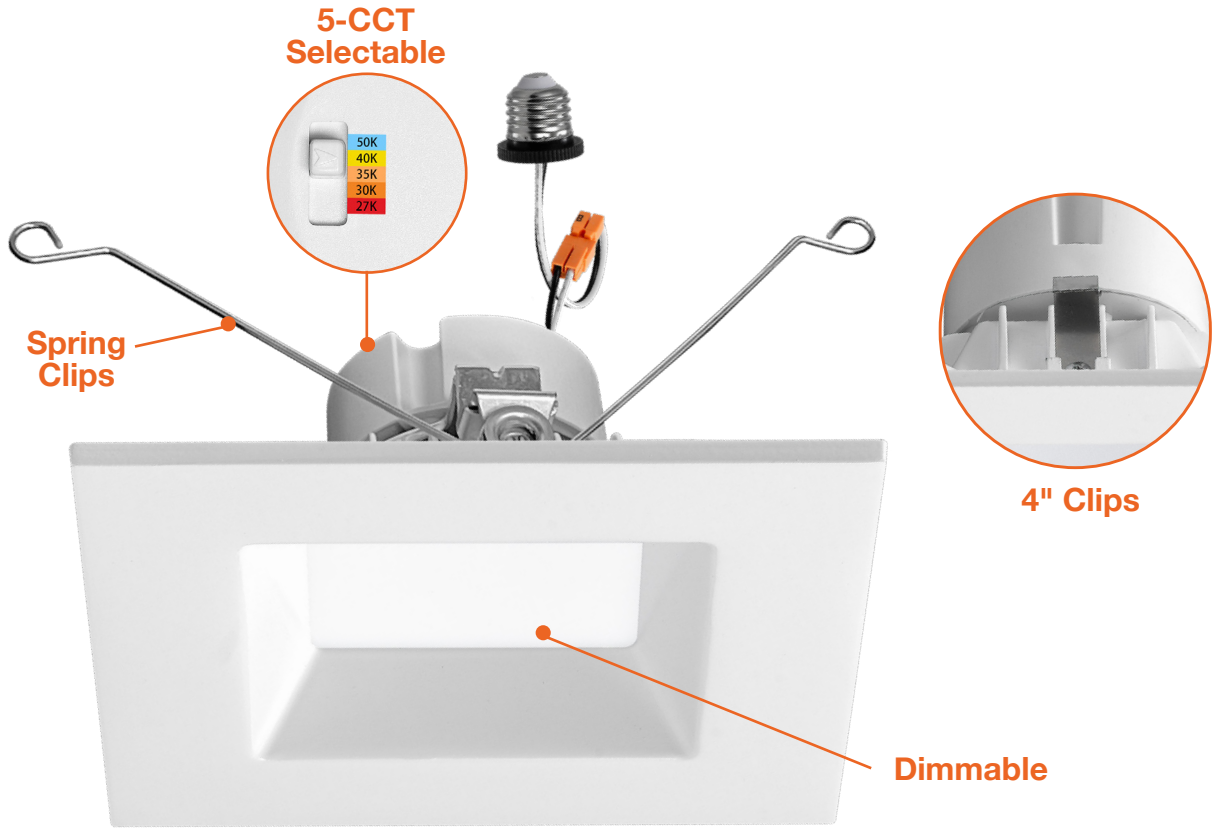

New Construction

C6-NC-ICAT-LED-FR

6" IC Rated Can:

New Construction

Emergency Backup¹ (Field Install)

LED-EMB-25W

-HV-0/10V-2P

Up to 24W fixtures

1. Field installable. Lasts 90 minutes.

4" & 6" Square Retrofit Downlights

5-CCT Selectable

FEATURES

DIMENSIONS

4" & 6" Square Retrofit Downlights

5-CCT Selectable

BLK