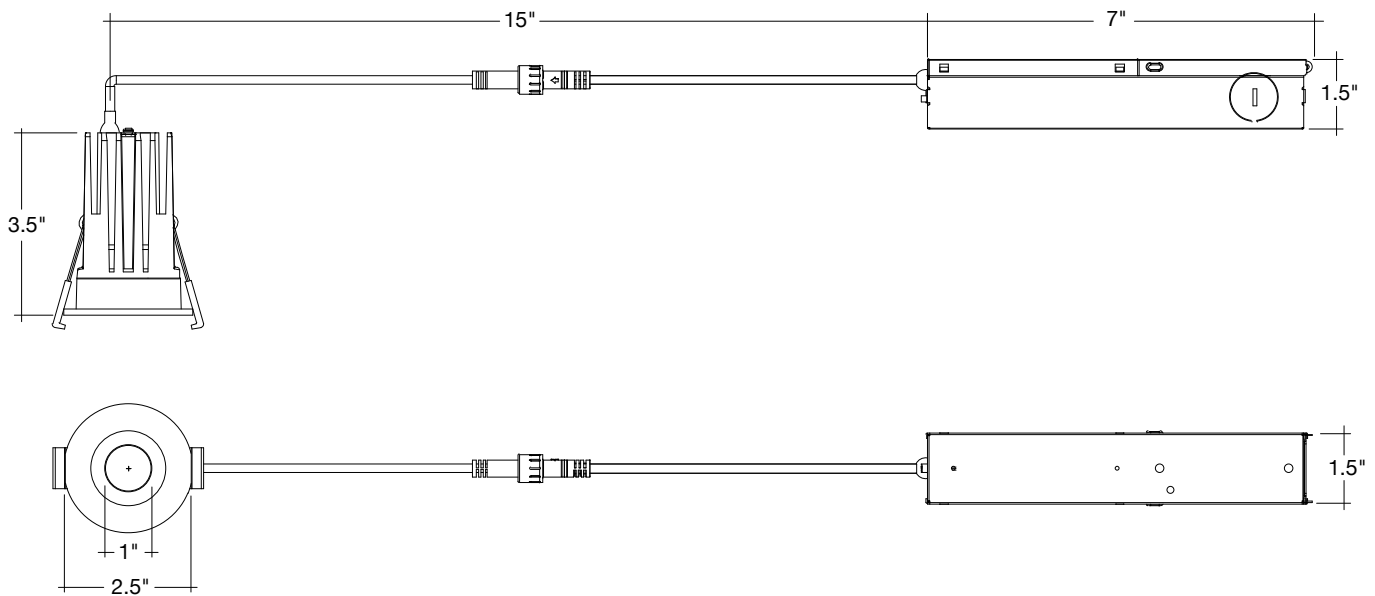

1" LED Canless Downlight: SnapTrim-Line

5-CCT Selectable

Detail Specification:

- Finish: White, Black, Round, Square
- IP54 Wet Location Rated
- Beam Angle: 38° standard
- Chip: COB Chip, R9 >50, CRI >90
- 3 Step MacAdam Ellipses
- Operating Temperature: -40° - 114° F
- Lens: Clear COB
- Average life (L70) of 50,000 hours

Series
LED-DLJBX-1RG-7W-5CCT-WH-R =
 1" Downlight – White Round Trim

Beam Angle
 (Blank) 38° Degree
 24D 24° Degree

Emergency
 (Blank) EMB
 Emergency Backup

Optional Accessories (Order Separately)

Trim Options	New Construction Plates	Extension Cables	Emergency Backup ¹ (field install)	Optics
DLJBX-1-TRIM-WH-SQ White Square	CUNV-NC-ICAT-7H Universal Plate	JBX-EXT-6'-2PIN 6' Extension	LED-EMB-15W -HV-0/10V-2P Up to 14W fixtures	OPTIC-30X12 -24D Field Installable
DLJBX-1-TRIM-BLK-R Black Round	with hanging bars (Round fixtures only)	JBX-EXT-10'-2PIN 10' Extension	LED-EMB-25W -HV-0/10V-2P Up to 24W fixtures	24° Degree Lens
DLJBX-1-TRIM-BLK-SQ Black Square	CUNV-JBX-RI-XL Universal Rough In Plate Extra long (Round fixtures only)	JBX-EXT-12'-2PIN 12' Extension		

1. Field installable. Lasts 90 minutes.

Specs and model numbers are subject to change with or without notice.

1" LED Canless Downlight: SnapTrim-Line

3-CCT Selectable

DIMENSIONS

1" LED Canless Downlight: SnapTrim-Line