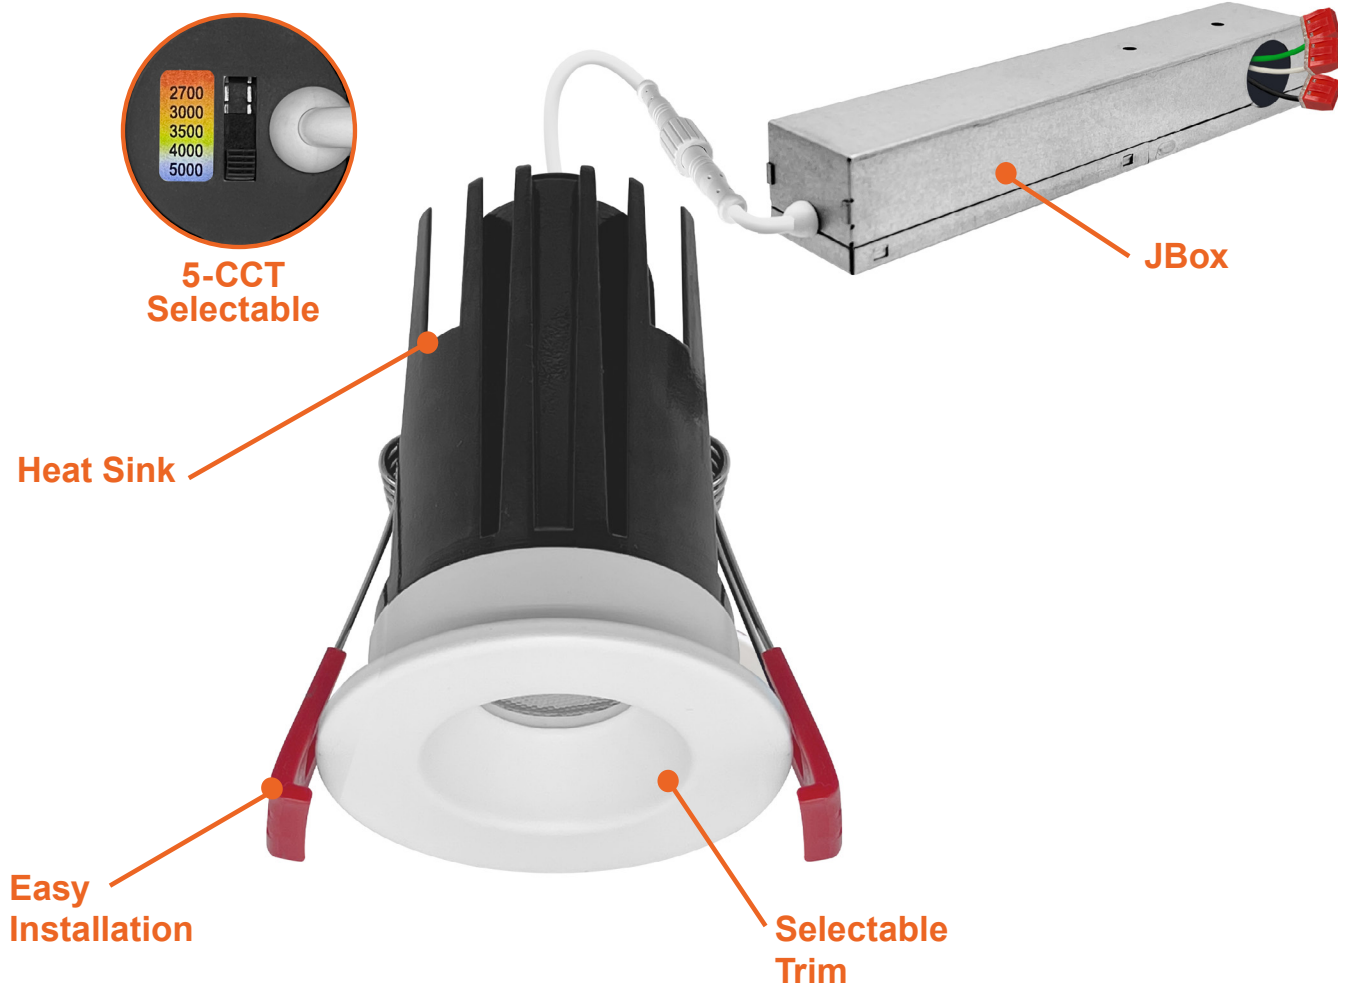

1" LED Canless Downlight: SnapTrim-Line

5-CCT Selectable

Detail Specification:

- Finish: White, Black, Round, Square
- IP54 Wet Location Rated
- Beam Angle: 38° standard
- Chip: COB Chip, R9 >50, CRI >90
- 3 Step MacAdam Ellipses
- Operating Temperature: -40° - 114° F
- Lens: Clear COB
- Average life (L70) of 50,000 hours

Driver Options:

- 120V Triac Dimmable
- Built in 2.5Kv Surge Protector
- Flicker Free

Mounting & Installation:

- Cut Out Dimension: 2-1/8"
- Optional new construction plate available
- This fixture does not fit into a recessed can
- No housing needed in remodel applications, tension clips mount into 1/2" to 1.5" thick ceiling
- Can be removed from below the ceiling for service or replacement
- Pre-wired junction box with circuit wiring built in (3 in/ 3 out)

Series
LED-DLJBX-1RG-7W-5CCT-WH-R =
 1" Downlight – White Round Trim

Beam Angle
 (Blank) 38° Degree
 24D 24° Degree

Emergency
 (Blank) EMB
 Emergency Backup

Optional Accessories (Order Separately)

Trim Options	New Construction Plates	Extension Cables	Emergency Backup ¹ (field install)	Optics
DLJBX-1-TRIM-WH-SQ White Square	CUNV-NC-ICAT-7H Universal Plate	JBX-EXT-6'-2PIN 6' Extension	LED-EMB-15W -HV-0/10V-2P Up to 14W fixtures	OPTIC-30X12 -24D Field Installable
DLJBX-1-TRIM-BLK-R Black Round	with hanging bars (Round fixtures only)	JBX-EXT-10'-2PIN 10' Extension	LED-EMB-25W -HV-0/10V-2P Up to 24W fixtures	24° Degree Lens
DLJBX-1-TRIM-BLK-SQ Black Square	CUNV-JBX-RI-XL Universal Rough In Plate Extra long (Round fixtures only)	JBX-EXT-12'-2PIN 12' Extension		

1. Field installable. Lasts 90 minutes.

Specs and model numbers are subject to change with or without notice.

1" LED Canless Downlight: SnapTrim-Line

3-CCT Selectable

DIMENSIONS

1" LED Canless Downlight: SnapTrim-Line