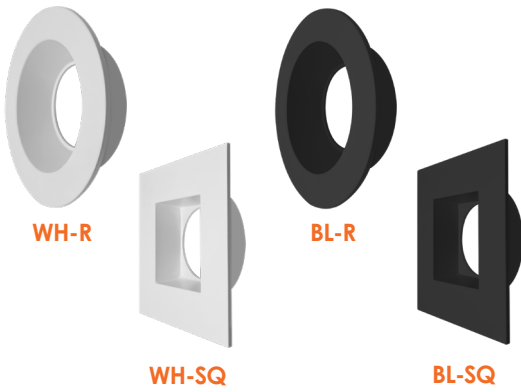

1" LED Canless Downlight: SnapTrim-Line

3-CCT Selectable

CUNV-NC-ICAT-7H
Universal Pre-Mounting Plate
13 7/8" x 15 1/8"