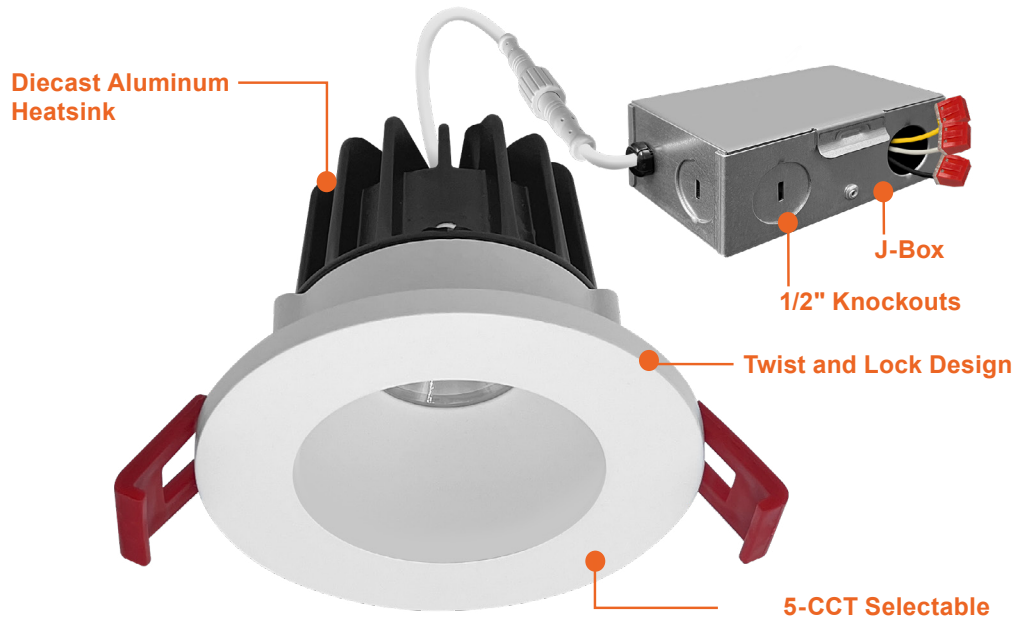

2" LED Canless Downlight: SnapTrim-Line

Canless Series

Detail Specification:

- Finish: White, Black, Round, Square
- IP54 Wet Location Rated
- Beam Angle: 38° standard, other options available
- Chip: COB Chip, R9 >50, CRI >90
- 3 Step MacAdam Ellipses
- Operating Temperature: -40° - 114° F
- Lens: Clear COB
- Average life (L70) of 50,000 hours

Optional Accessories (Order Separately)

Trim Options	New Construction Plates	Extension Cables	Emergency Backup ¹ (field install)	Optics
DLJBX-2-TRIM-BLK-S Black Smooth Reflector & Round Trim	CUNV-NC-ICAT-7H Universal Plate with hanging bars (Round fixtures only)	JBX-EXT-6'-2PIN 6' Extension	LED-EMB-15W-HV-0/10V-2P Up to 14W fixtures	OPTIC-35X17-24D Field Installable
DLJBX-2-TRIM-BZ-S Bronze Smooth Reflector & Round Trim	CUNV-JBX-RI-XL Universal Rough In Plate Extra long (Round fixtures only)	JBX-EXT-10'-2PIN 10' Extension	LED-EMB-25W-HV-0/10V-2P Up to 24W fixtures	OPTIC-35X17-60D Field Installable
DLJBX-2-TRIM-BN-S Brushed Nickel Smooth Reflector & Round Trim		JBX-EXT-12'-2PIN 12' Extension		60 Degree Lens
DLJBX-2-TRIM-CH-S Chrome Smooth Reflector & Round Trim				
DLJBX-2-TRIM-WH-BFL White Baffle Reflector & Round Trim				
DLJBX-2-TRIM-BL-BFL Black Baffle Reflector & Round Trim				
DLJBX-2-TRIM-BZ-BFL Black Baffle Reflector & Round Trim				
DLJBX-2-TRIM-WH-S-SQ White Square Trim (Reflector not included)				
DLJBX-2-TRIM-BL-S-SQ Black Square Trim (Reflector not included)				
DLJBX-2-TRIM-BZL-S-SQ Bronze Square Trim (Reflector not included)				
DLJBX-2-TRIM-BN-S-SQ Brushed Nickel Square Trim (Reflector not included)				

¹. Field installable. Lasts 90 minutes.

Specs and model numbers are subject to change with or without notice.

SnapTrim-Line: 2" Regressed Downlight Canless Series

FEATURES

DIMENSIONS

6W/8W

12W/15W

ACCESSORIES