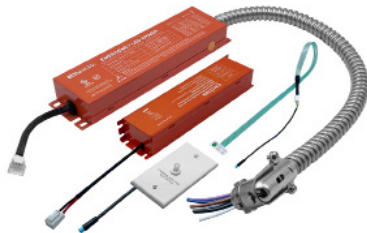

LED-EMB-15W-HV-0/10V-2P

Model	Voltage	Watts	Lumens	Color	CRI
LED-DLJBX-3-CYL-ADJ-5CCT-WH	120V	15w	1000	50/40/35/30/27K	>90
LED-DLJBX-3-CYL-ADJ-5CCT-BL	120V	15w	1000	50/40/35/30/27K	>90

CONSTRUCTION PLATES

Accessory	Description
CUNV-NC-ICAT-7H	1" 2"3" 3.5" 4" 5" 6" Universal Pre-Mounting New Construction Plate
CUNV-JBX-RI-XL	Universal tough in plate (Extra Long)

EXTENSION CABLE

Accessory	Description
JBX-EXT-6'-2PIN	6" Extension Cable
JBX-EXT-10'-2PIN	10" Extension Cable
JBX-EXT-12'-2PIN	12" Extension Cable

EMERGENCY BACKUP

Accessory	Description
LED-EMB-15W-HV-0/10V-2P	Up to 15W fixtures

TESTED COMPATIBLE DIMMERS

Other dimmers may be compatible but have not been tested. Please contact us for more information.

TRIAC/ELV Dimmers

Lutron	Leviton	Legrand	Cooper
AYCL-153P	6633	ADTP703TU	9540
DV-600PR	6674	H703PTW	DAL06P
DVCL-153P	6602		
MACL-153MH	IPL06		
MRF2-6CL			
D-600P			
NTELV-300P			
S-600P			
CT-600P			
CTCL-153P			
TG-600P			
TCCL-153P