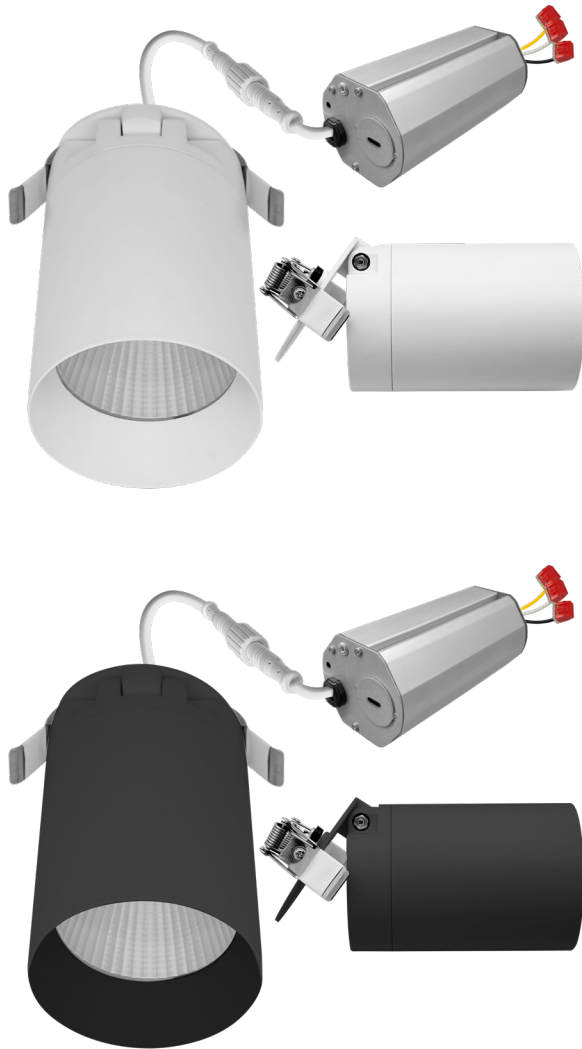

SnapTrim-Line: 3" Cylinder Downlight

Adjustable J-Box Model

Detail Specifications:

- Finish: White or Black
- Trim: Round
- Wattage: 15
- Lumens: 1,000
- Wet Location Rated
- Beam Angle: 38° standard
- Chip: COB Chip, R9 >50, CRI >90
- 3 Step MacAdam Ellipses
- Operating Temperature: -40° - 114° F
- Lens: Clear COB
- Average life (L70) of 50,000 hours

Applications:

- General Recessed Lighting
- Residential & Multifamily
- Office and Meeting Rooms
- Education, Healthcare, Retail, Hospitality

Product Information:

- 5-CCT Selectable: 27/30/35/40/50K
- Angle adjustable up to 90°
- Metal housing and trim for better heat dissipation
- Optional emergency backup available: delivers full lumens in EM mode
- SnapTrim Canless: Spring clips with remote j-box eliminates traditional j-box

Driver Options:

- 120V Triac Dimmable
- Built in 2.5Kv Surge Protector
- Flicker Free

Mounting & Installation:

- Cut Out Dimensions: 2-3/8"
- Optional new construction plate available
- This fixture does not work with a traditional j-box
- No can needed in remodel applications, tension clips mount into 1/2" to 1.5" thick ceiling
- Can be removed from below the ceiling for service or replacement
- Pre-wired junction box with circuit wiring built in (3 in/ 3 out)

1. Field installable.
Lasts 90 minutes

SnapTrim-Line: 3" Cylinder Downlight

Adjustable J-Box Model

FEATURES

DIMENSIONS

SnapTrim-Line: 3" Cylinder Downlight Adjustable J-Box Model

ACCESSORIES

CUNV-NC-ICAT-7H
Universal Pre-Mounting Plate
13 7/8" x 15 1/8"