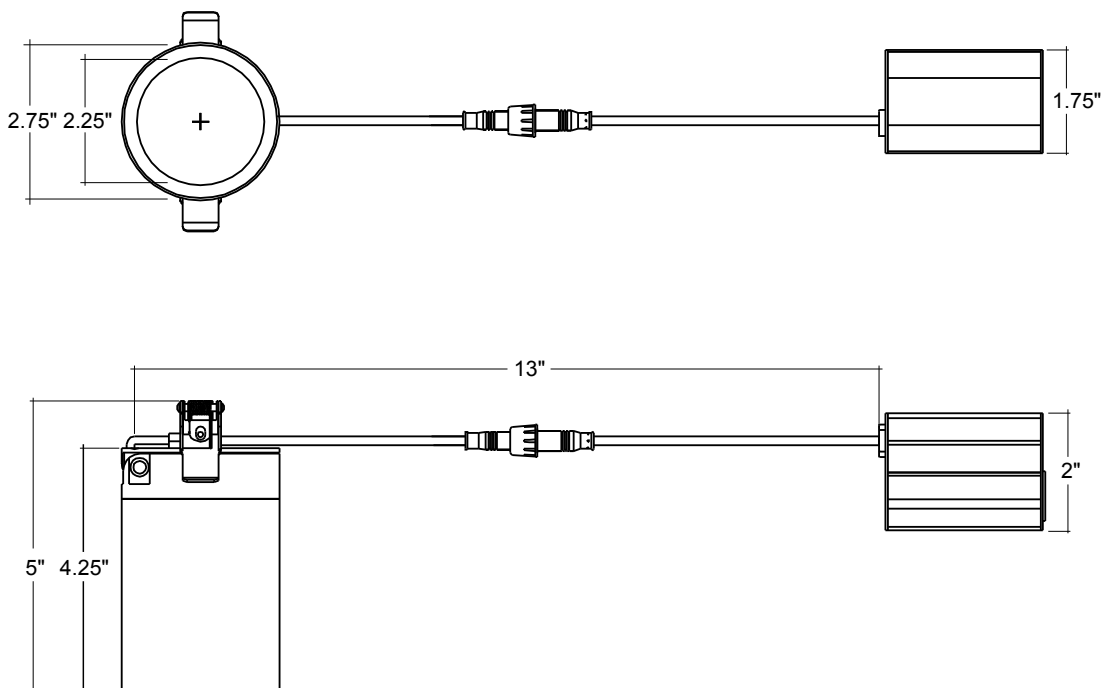

1. Field installable.
Lasts 90 minutes

SnapTrim-Line: 3" Cylinder Downlight

Adjustable J-Box Model

FEATURES

DIMENSIONS

SnapTrim-Line: 3" Cylinder Downlight Adjustable J-Box Model

ACCESSORIES

CUNV-NC-ICAT-7H
Universal Pre-Mounting Plate
13 7/8" x 15 1/8"