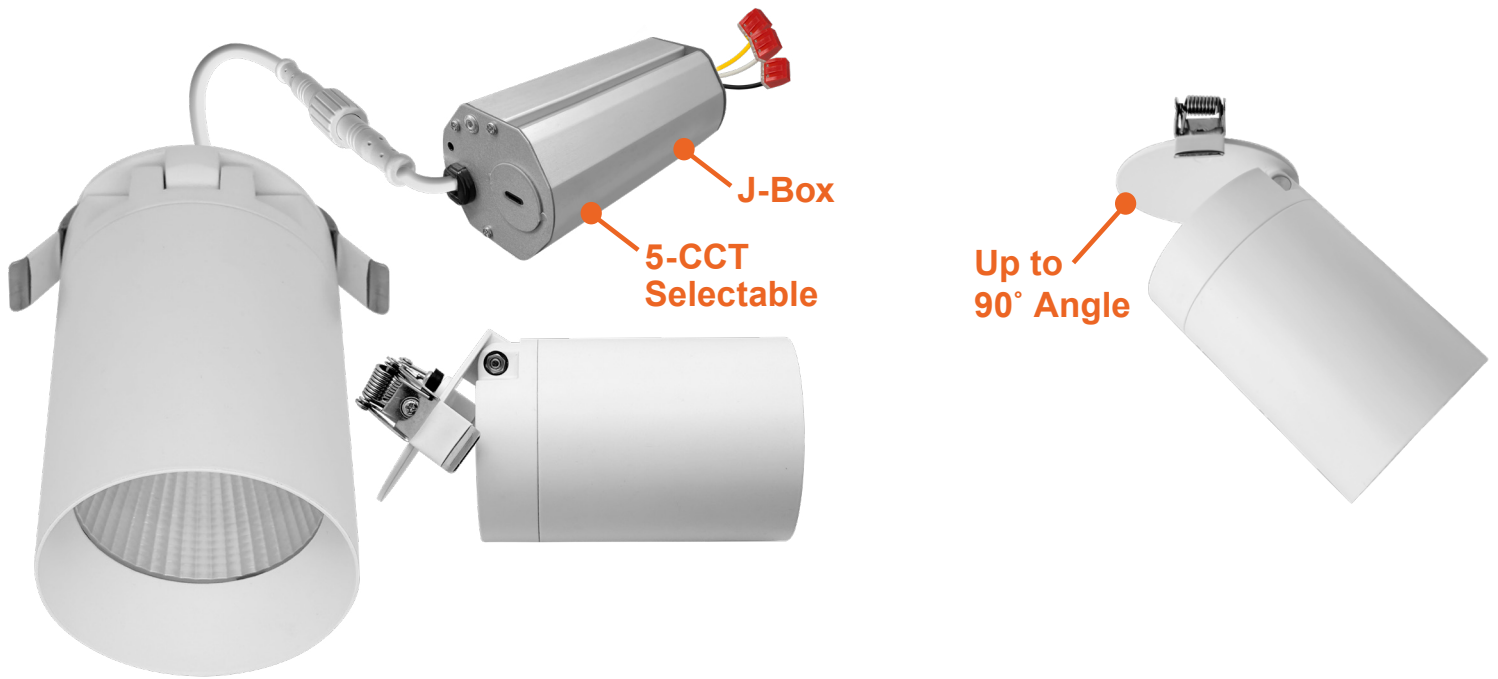

SnapTrim-Line: 3" Cylinder Downlight

Adjustable J-Box Model

Detail Specifications:

- Finish: White or Black
- Trim: Round
- Wattage: 15
- Lumens: 1,000
- Wet Location Rated
- Beam Angle: 38° standard
- Chip: COB Chip, R9 >50, CRI >90
- 3 Step MacAdam Ellipses
- Operating Temperature: -40° - 114° F
- Lens: Clear COB
- Average life (L70) of 50,000 hours

Driver Options:

- 120V Triac Dimmable
- Built in 2.5Kv Surge Protector
- Flicker Free

Mounting & Installation:

- Cut Out Dimensions: 2-3/8"
- Optional new construction plate available
- This fixture does not work with a traditional j-box
- No can needed in remodel applications, tension clips mount into 1/2" to 1.5" thick ceiling
- Can be removed from below the ceiling for service or replacement
- Pre-wired junction box with circuit wiring built in (3 in/ 3 out)

Item	Emergency
LED-DLJBX-3-CYL-ADJ-5CCT-WH White Finish	Blank None
LED-DLJBX-3-CYL-ADJ-5CCT-BL Black Finish	EMB Emergency Backup

Optional Accessories (Order Separately)

New Construction Plates	Extension Cables	Emergency Backup ¹ (field install)
CUNV-NC-ICAT-7H Universal Plate with Hanging Bars	JBX-EXT-6'-2PIN 6' Extension	LED-EMB-15W-HV -0/10V-2P Up to 24W fixtures
CUNV-JBX-RI-XL Universal Rough In Plate Extra Long	JBX-EXT-10'-2PIN 10' Extension	
	JBX-EXT-12'-2PIN 12' Extension	

1. Field installable.
Lasts 90 minutes

SnapTrim-Line: 3" Cylinder Downlight

Adjustable J-Box Model

FEATURES

DIMENSIONS

SnapTrim-Line: 3" Cylinder Downlight Adjustable J-Box Model

ACCESSORIES

CUNV-NC-ICAT-7H
Universal Pre-Mounting Plate
13 7/8" x 15 1/8"