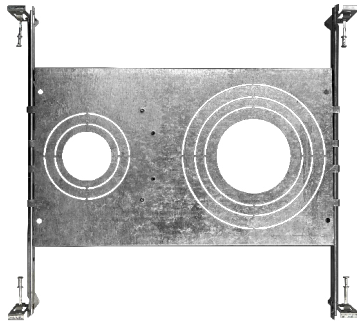

1. Field installable.
Lasts 90 minutes

SnapTrim-Line: 3" Cylinder Downlight

Adjustable J-Box Model

FEATURES

DIMENSIONS

SnapTrim-Line: 3" Cylinder Downlight Adjustable J-Box Model

ACCESSORIES

CUNV-NC-ICAT-7H
Universal Pre-Mounting Plate
13 7/8" x 15 1/8"