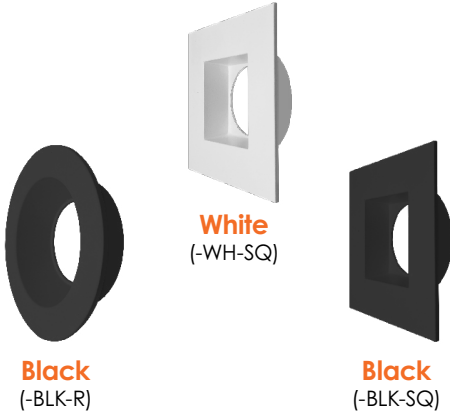

1. Field installable. Lasts 90 minutes

SnapTrim-Line: 3" Regressed Downlights

5-CCT Selectable

FEATURES

DIMENSIONS

SnapTrim-Line: 3" Regressed Downlights

5-CCT Selectable

ACCESSORIES