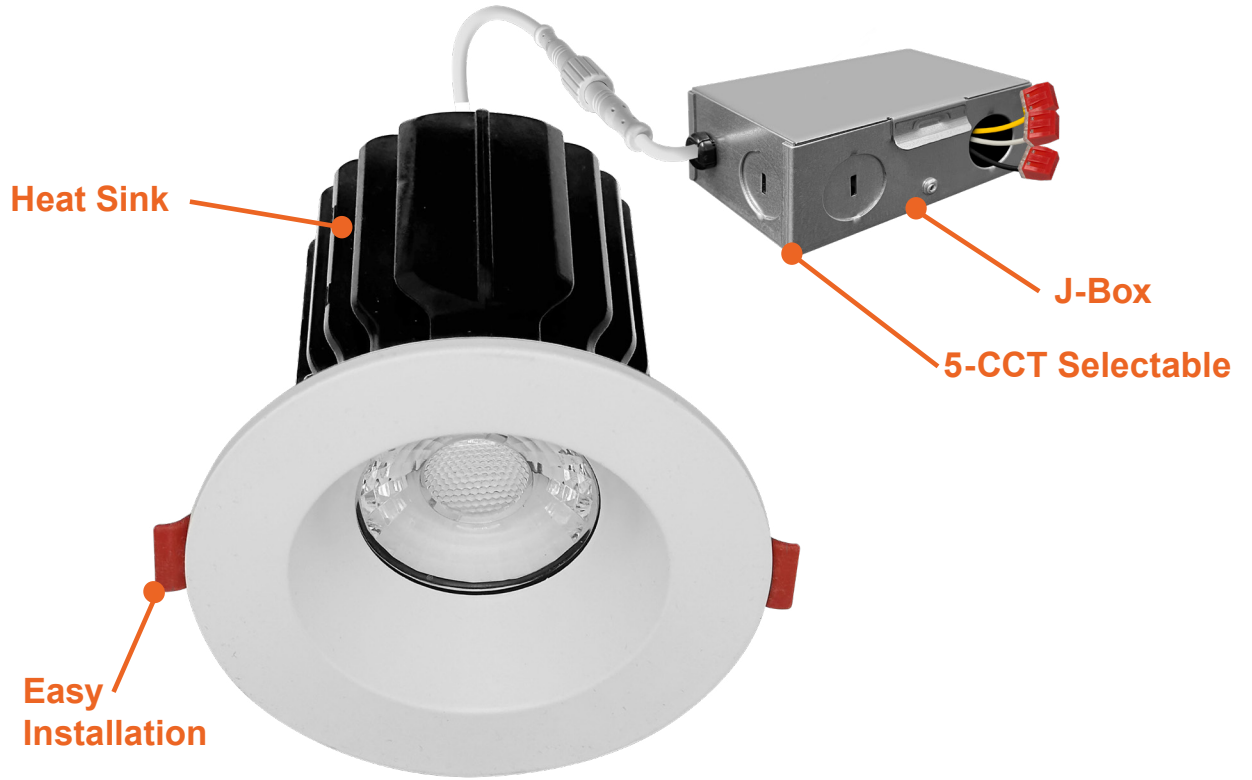

SnapTrim-Line: 3" Regressed Downlights

5-CCT Selectable

FEATURES