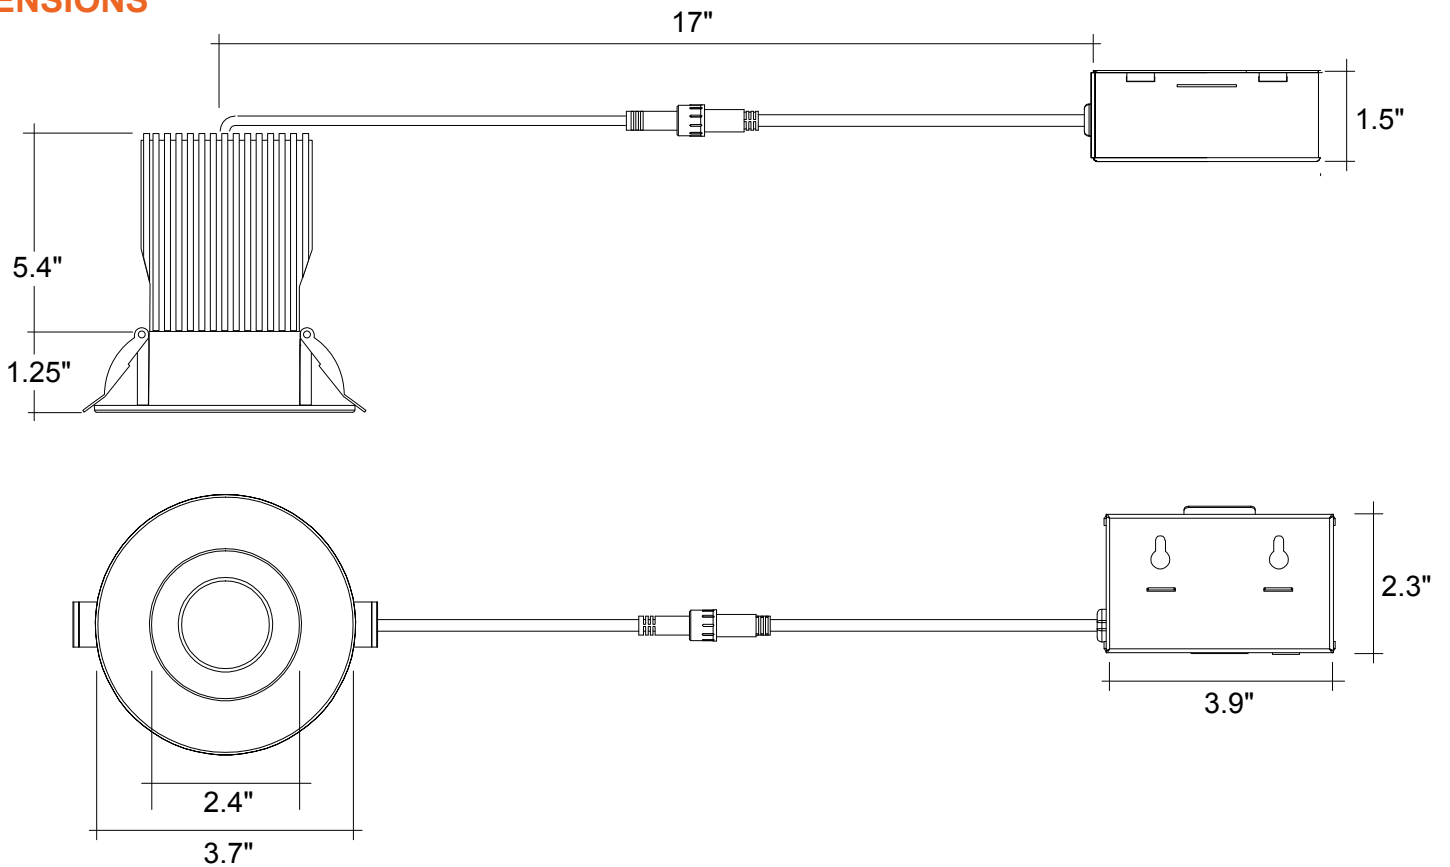

Trim Options	New Construction Plates	Extension Cables	Emergency Backup ¹ (field install)
DLJBX-3RG-TRIM -WH-SQ	CUNV-NC-ICAT-7H	JBX-EXT-6'-2PIN	LED-EMB-25W-HV -0/10V-2P
White Square	Universal Plate with Hanging Bars	6' Extension	Up to 24W fixtures
DLJBX-3RG-TRIM -BLK-R	CUNV-JBX-RI-XL	JBX-EXT-10'-2PIN	
Black Round	Universal Rough In Plate Extra Long	10' Extension	
DLJBX-3RG-TRIM -BLK-SQ		JBX-EXT-12'-2PIN	
Black Square		12' Extension	

1. Field installable. Lasts 90 minutes

SnapTrim-Line: 3" Regressed Downlights

5-CCT Selectable

FEATURES

DIMENSIONS

SnapTrim-Line: 3" Regressed Downlights

5-CCT Selectable

ACCESSORIES