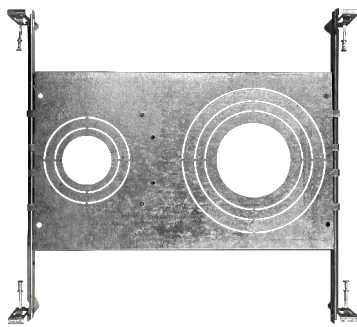

CUNV-NC-ICAT-7H
Universal Pre-Mounting Plate
13 7/8" x 15 1/8"