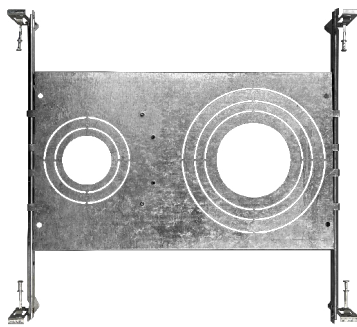

Trim Options	New Construction Plates	Extension Cables	Emergency Backup ¹ (field install)
DLJBX-3RG-TRIM -WH-SQ White Square	CUNV-NC-ICAT-7H Universal Plate with Hanging Bars	JBX-EXT-6'-2PIN 6' Extension JBX-EXT-10'-2PIN 10' Extension JBX-EXT-12'-2PIN 12' Extension	LED-EMB-25W-HV -0/10V-2P Up to 24W fixtures
DLJBX-3RG-TRIM -BLK-R Black Round DLJBX-3RG-TRIM -BLK-SQ Black Square	CUNV-JBX-RI-XL Universal Rough In Plate Extra Long		

1. Field installable. Lasts 90 minutes

3" Regressed Downlight: SnapTrim-Line 5-CCT Selectable

FEATURES

DIMENSIONS

3" Regressed Downlight: SnapTrim-Line 5-CCT Selectable

ACCESSORIES

CUNV-NC-ICAT-7H
Universal Pre-Mounting Plate
13 7/8" x 15 1/8"