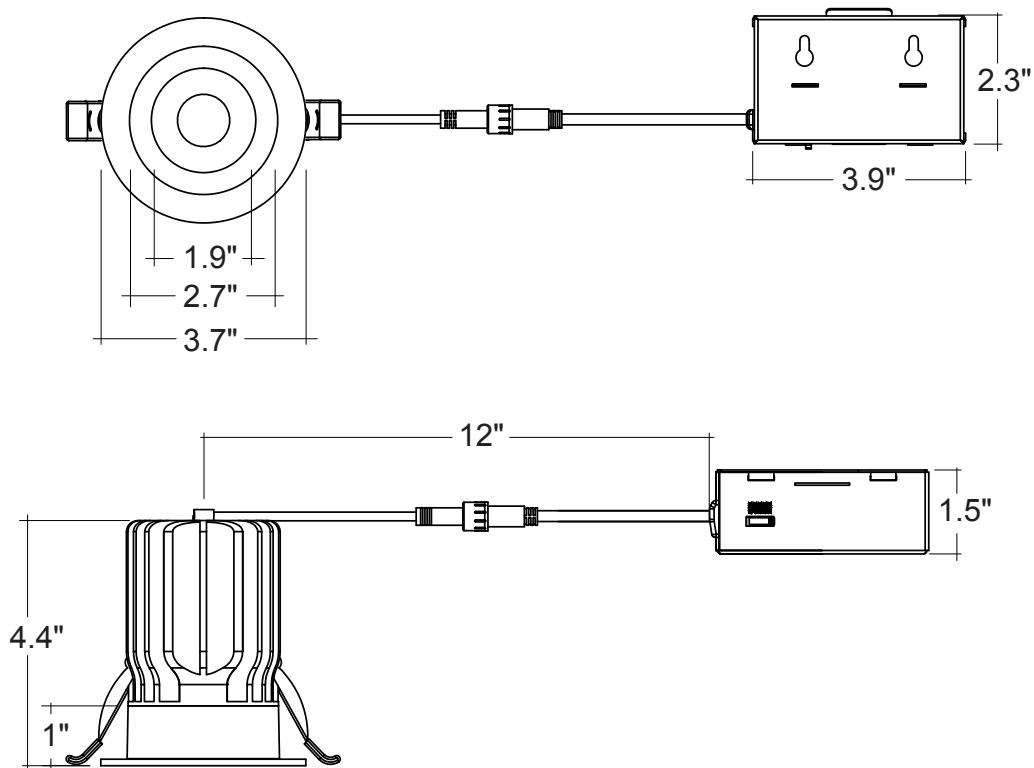

Trim Options	New Construction Plates	Extension Cables	Emergency Backup ¹ (field install)
DLJBX-3RG-TRIM -WH-SQ White Square	CUNV-NC-ICAT-7H Universal Plate with Hanging Bars	JBX-EXT-6'-2PIN 6' Extension JBX-EXT-10'-2PIN 10' Extension JBX-EXT-12'-2PIN 12' Extension	LED-EMB-25W-HV -0/10V-2P Up to 24W fixtures
DLJBX-3RG-TRIM -BLK-R Black Round DLJBX-3RG-TRIM -BLK-SQ Black Square	CUNV-JBX-RI-XL Universal Rough In Plate Extra Long		

1. Field installable. Lasts 90 minutes

3" Regressed Downlight: SnapTrim-Line 5-CCT Selectable

FEATURES

DIMENSIONS

3" Regressed Downlight: SnapTrim-Line 5-CCT Selectable

ACCESSORIES

CUNV-NC-ICAT-7H
Universal Pre-Mounting Plate
13 7/8" x 15 1/8"