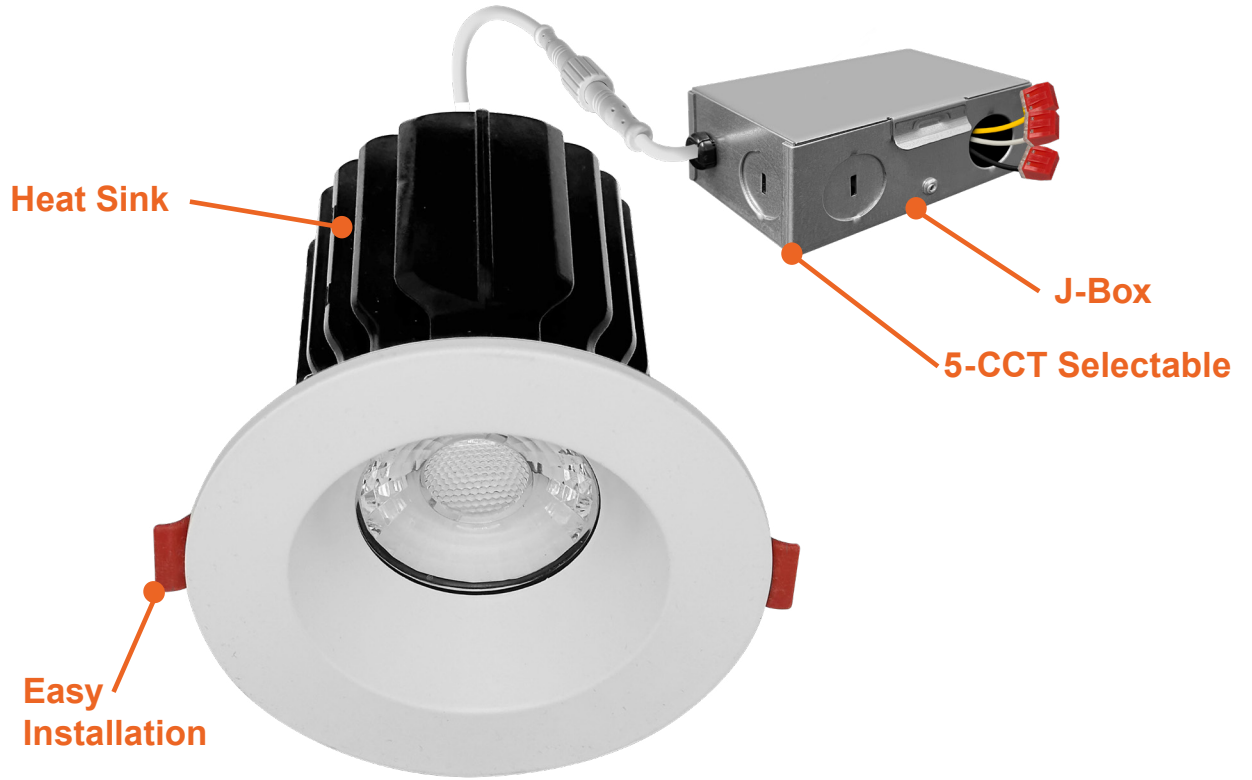

3" Regressed Downlight: SnapTrim-Line 5-CCT Selectable

FEATURES