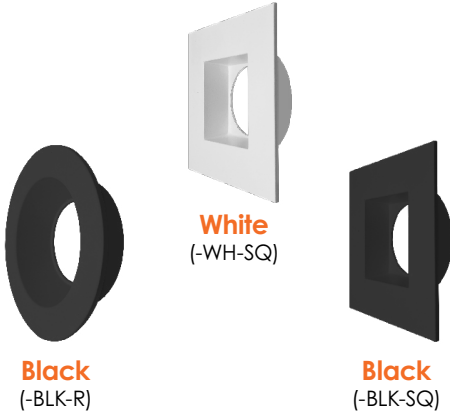

Trim Options	New Construction Plates	Extension Cables	Emergency Backup ¹ (field install)
DLJBX-3RG-TRIM -WH-SQ White Square	CUNV-NC-ICAT-7H Universal Plate with Hanging Bars	JBX-EXT-6'-2PIN 6' Extension JBX-EXT-10'-2PIN 10' Extension JBX-EXT-12'-2PIN 12' Extension	LED-EMB-25W-HV -0/10V-2P Up to 24W fixtures
DLJBX-3RG-TRIM -BLK-R Black Round DLJBX-3RG-TRIM -BLK-SQ Black Square	CUNV-JBX-RI-XL Universal Rough In Plate Extra Long		

1. Field installable. Lasts 90 minutes

3" Regressed Downlight: SnapTrim-Line 5-CCT Selectable

FEATURES

DIMENSIONS

3" Regressed Downlight: SnapTrim-Line 5-CCT Selectable

ACCESSORIES

CUNV-NC-ICAT-7H
Universal Pre-Mounting Plate
13 7/8" x 15 1/8"