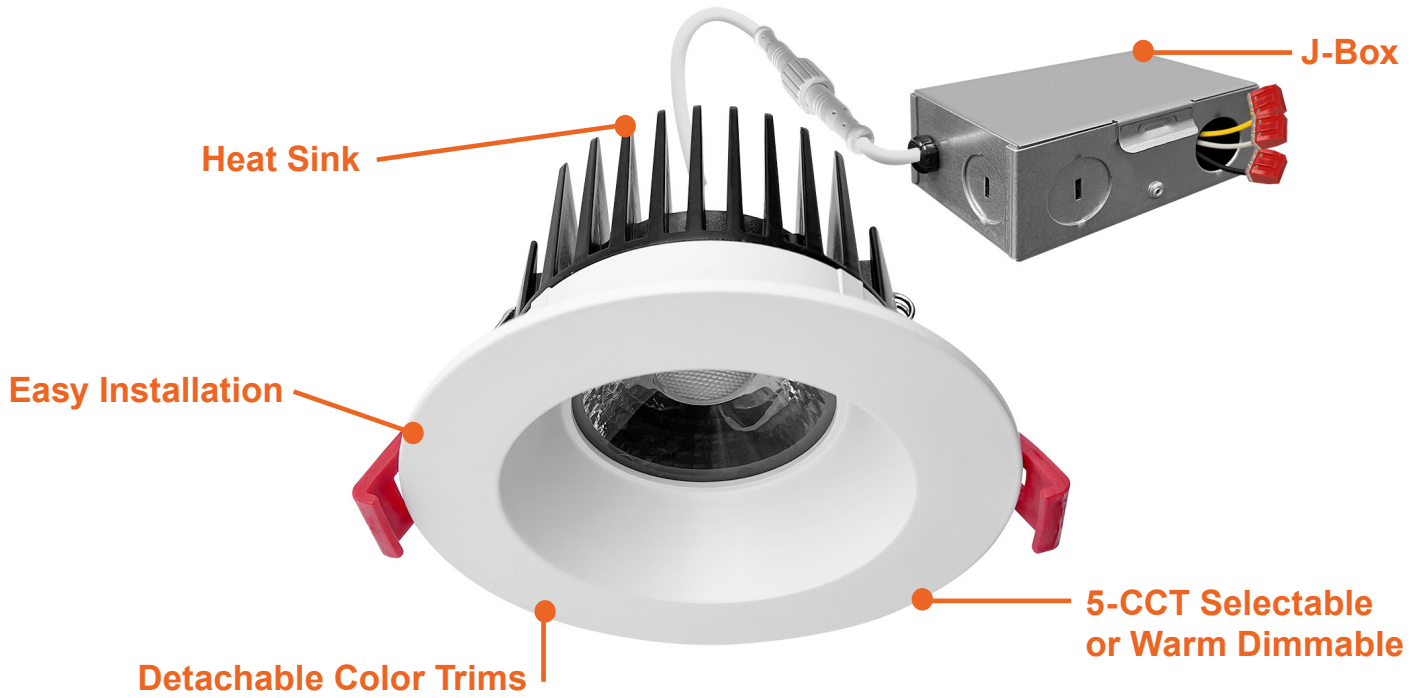

Driver Options:

- 120V Triac Dimmable
- 0/10V: 120-277V 0-10V Dimmable
- Built in 2.5Kv Surge Protector
- Flicker Free

Mounting & Installation:

- Cut Out Dimension: 3-3/4"
- Optional new construction plate available
- This fixture does not fit into a recessed can
- No housing needed in remodel applications, tension clips mount into 1/2" to 1.5" thick ceiling
- Can be removed from below the ceiling for service or replacement
- Pre-wired junction box with circuit wiring built in (3 in/ 3 out)

Series	3 Beam Angle	Emergency
LED-DLJBX-4RG-15W-5CCT-WH-R	(Blank)	(Blank)
15W • 1,100lm • 120V	38° Degree	No Emergency
LED-DLJBX-4RG-15W-5CCT-WH-R-0/10V	24D	Backup
15W • 1,100lm • 120-277V	24° Degree	EMB
LED-DLJBX-4RG-18W-5CCT-WH-R	60D	Emergency
18W • 1,500lm • 120V	60° Degree	Backup
LED-DLJBX-4RG-12W-3WD-WH-R		
12W • 850lm • 120V		

Optional Accessories (Order Separately)					
Trim Options	New Construction Plates	Emergency Backup Extension Cables	Emergency Backup (field install) 1	Goof Ring	Optics
DLJBX-4RG-TRIM-BLK-R Black Round	CUNV-NC-ICAT-7H Universal Plate with Hanging Bars	JBX-EXT-6'-2PIN 6' Extension	LED-EMB-25W-HV -0/10V-2P Up to 24W fixtures	GR-4-WH 4"-8" Width	OPTIC-63X22 -24D 24° Degree
DLJBX-4RG-TRIM-BRZ-R Bronze Round	C4-JBX-RI 4" Rough in plate	JBX-EXT-10'-2PIN 10' Extension			OPTIC-63X22 -60D 60° Degree
DLJBX-4RG-TRIM-WH-SQ White Square	CUNV-JBX-RI-XL Universal Rough In	JBX-EXT-12'-2PIN 12' Extension			
DLJBX-4RG-TRIM-BLK-SQ Black Squared					
DLJBX-4RG-TRIM-BRZ-SQ Bronze Square	Plate Extra Long				

1. Field installable. Lasts 90 minutes.

4" Regressed Downlight: SnapTrim-Line

5-CCT Selectable

FEATURES

15W

4" Round Trim

18W

4" Square Trim