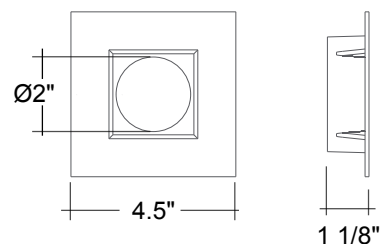

## FEATURES

15W

4" Round Trim

18W

4" Square Trim