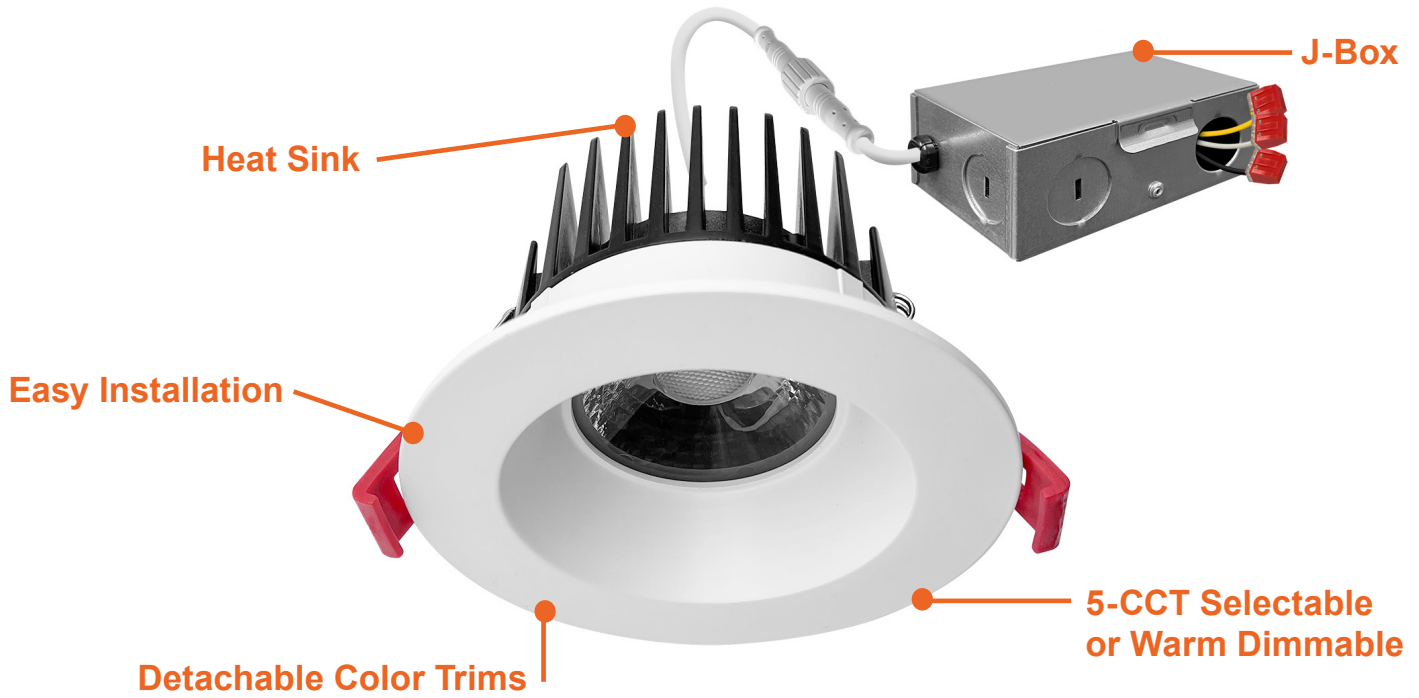

4" Regressed Downlight: SnapTrim-Line

5-CCT Selectable

FEATURES

15W