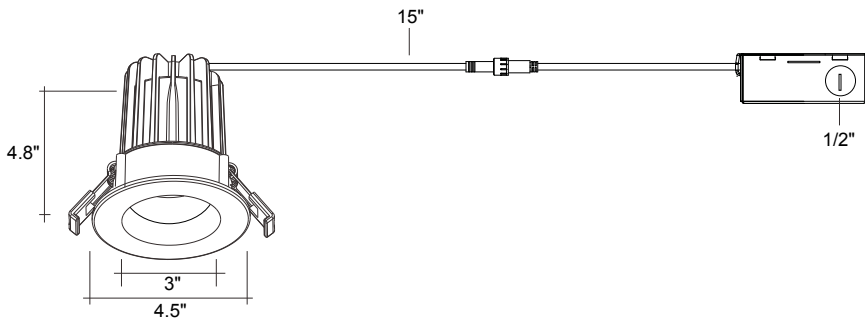

## FEATURES

15W

4" Round Trim

18W

4" Square Trim