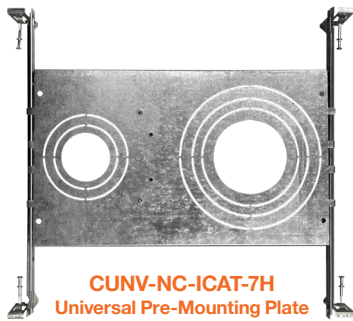

### ACCESSORIES

White (-WH)  
Included

White (-WH-SQ)

Bronze

Bronze (-BRZ-SQ)

Black (-BLK-R)

Black (-BLK-SQ)

**CUNV-NC-ICAT-7H**  
Universal Pre-Mounting Plate  
13 7/8" x 15 1/8"