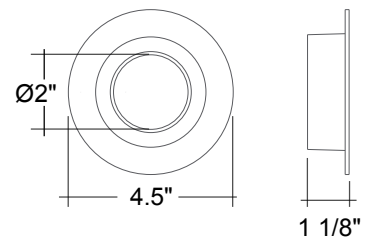

4" Round Trim