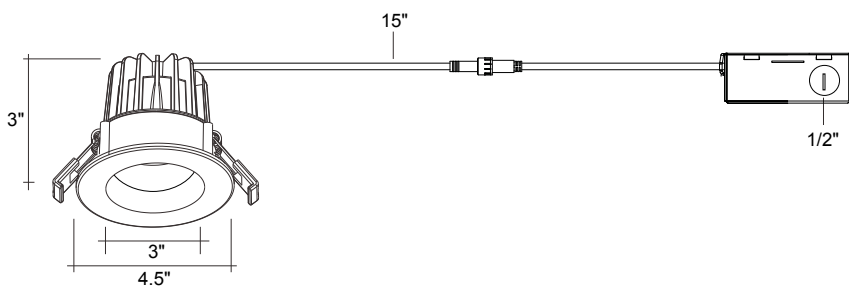

4" Regressed Downlight: SnapTrim-Line

5-CCT Selectable

FEATURES

15W