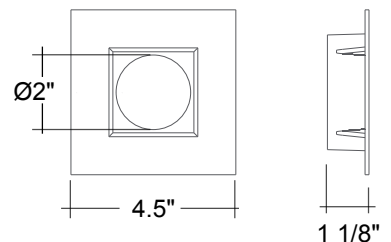

4" Square Trim