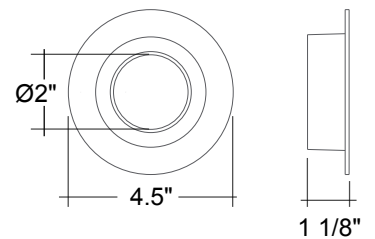

1. Field installable. Lasts 90 minutes.

4" Regressed Downlight: SnapTrim-Line

5-CCT Selectable

FEATURES

15W

4" Round Trim

18W

4" Square Trim