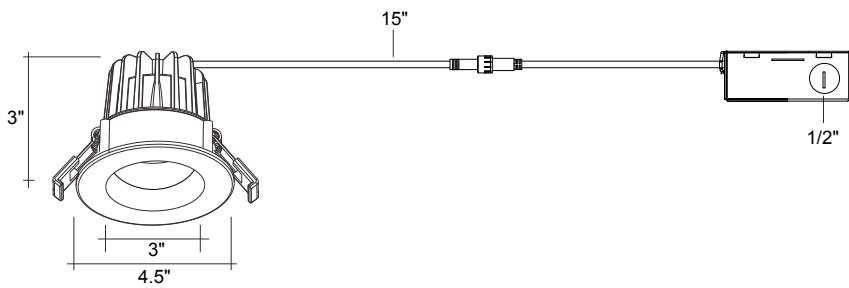

4" Regressed Downlight: SnapTrim-Line

5-CCT Selectable

FEATURES

15W