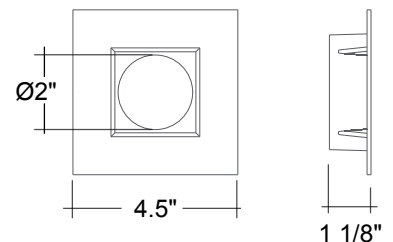

4" Square Trim