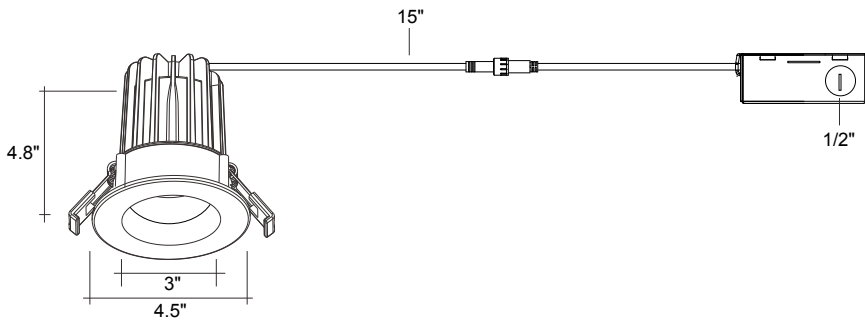

4" Regressed Downlight: SnapTrim-Line

5-CCT Selectable

FEATURES

18W