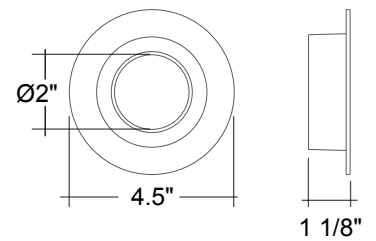

1. Field installable. Lasts 90 minutes.

4" Regressed Downlight: SnapTrim-Line

5-CCT Selectable

FEATURES

15W

4" Round Trim

18W

4" Square Trim