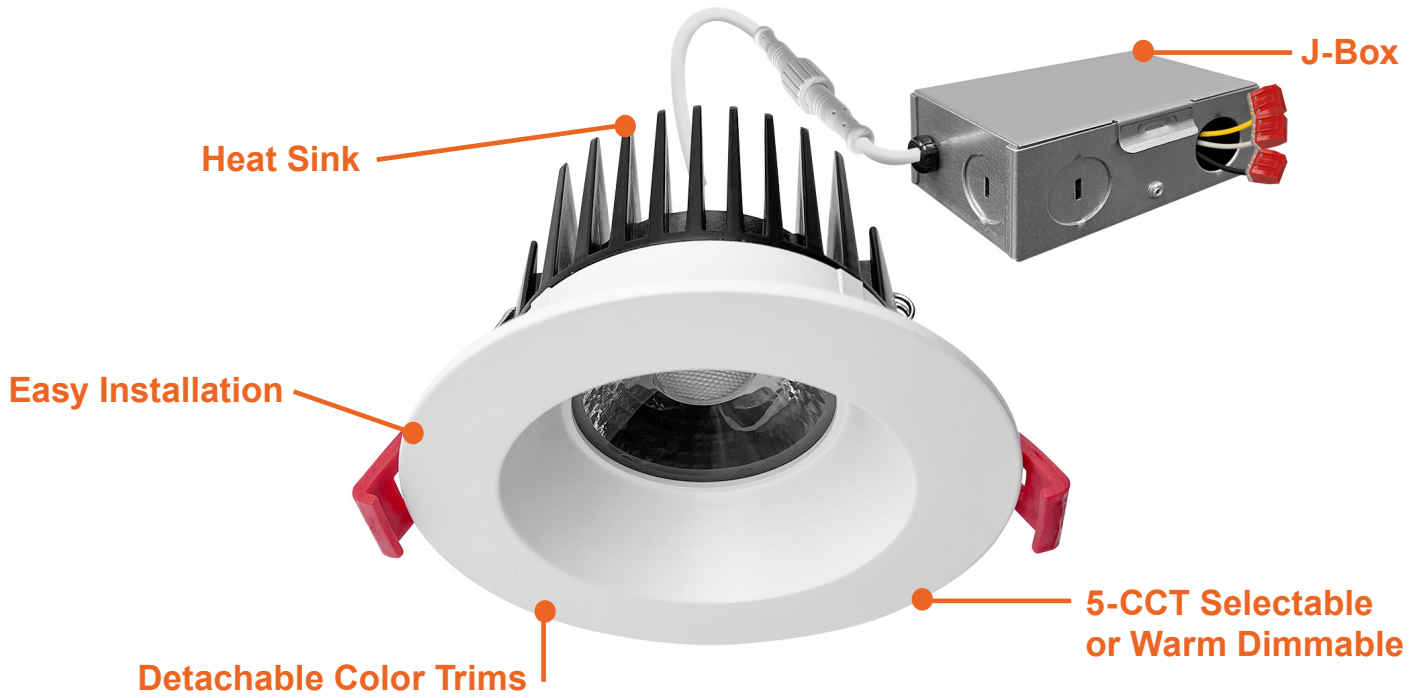

Driver Options:

- 120V Triac Dimmable
- 0/10V: 120-277V 0-10V Dimmable
- Built in 2.5Kv Surge Protector
- Flicker Free

Mounting & Installation:

- Cut Out Dimension: 3-3/4"
- Optional new construction plate available
- This fixture does not fit into a recessed can
- No housing needed in remodel applications, tension clips mount into 1/2" to 1.5" thick ceiling
- Can be removed from below the ceiling for service or replacement
- Pre-wired junction box with circuit wiring built in (3 in/ 3 out)

Series	3 Beam Angle	Emergency
LED-DLJBX-4RG-15W-5CCT-WH-R	(Blank)	(Blank)
15W • 1,100lm • 120V	38° Degree	No Emergency
LED-DLJBX-4RG-15W-5CCT-WH-R-0/10V	24D	Backup
15W • 1,100lm • 120-277V	24° Degree	EMB
LED-DLJBX-4RG-18W-5CCT-WH-R	60D	Emergency
18W • 1,500lm • 120V	60° Degree	Backup
LED-DLJBX-4RG-12W-3WD-WH-R		
12W • 850lm • 120V		

Optional Accessories (Order Separately)				
Trim Options	New Construction Plates	Emergency Backup Extension Cables	Emergency Backup (field install) 1	Goof Ring Optics
DLJBX-4RG-TRIM-BLK-R	CUNV-NC-ICAT-7H	JBX-EXT-6'-2PIN	LED-EMB-25W-HV	GR-4-WH
Black Round	Universal Plate with	6' Extension	-0/10V-2P	4"-8"
DLJBX-4RG-TRIM-BRZ-R	Hanging Bars	JBX-EXT-10'-2PIN	Up to 24W fixtures	Width
Bronze Round	C4-JBX-RI	10' Extension		
DLJBX-4RG-TRIM-WH-SQ	4" Rough in plate	JBX-EXT-12'-2PIN		
White Square	CUNV-JBX-RI-XL	12' Extension		
DLJBX-4RG-TRIM-BLK-SQ	Universal Rough In			
Black Squared	Plate Extra Long			
DLJBX-4RG-TRIM-BRZ-SQ				
Bronze Square				

1. Field installable. Lasts 90 minutes.

4" Regressed Downlight: SnapTrim-Line

5-CCT Selectable

FEATURES

15W

4" Round Trim

18W

4" Square Trim