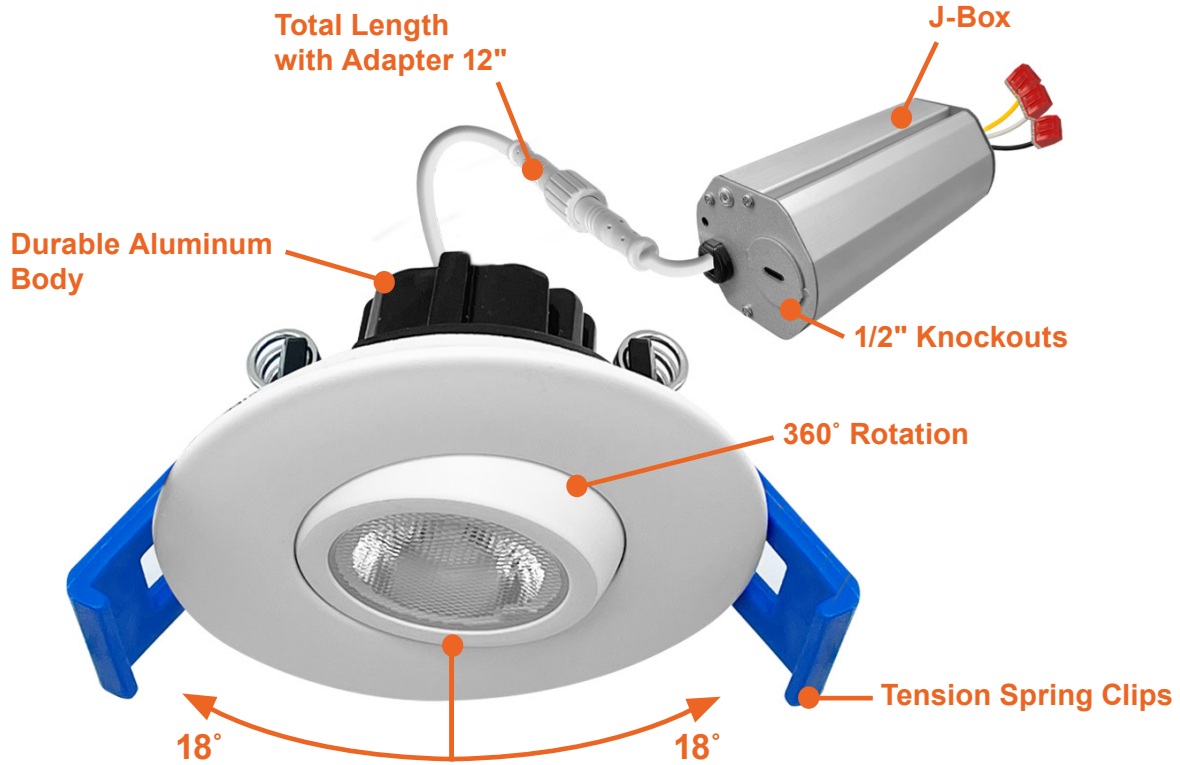

SnapTrim-Line: 2" Gimbal Downlights

Canless Series

Detail Specifications:

- Finish: White Finish
- IP54 Wet Location Rated
- 8W 600 Lumens
- Beam Angle: 38° standard
- Chip: COB Chip, R9 >50, CRI >90
- 3 Step MacAdam Ellipses
- Operating Temperature: -40° - 114° F
- Lens: Clear, non-yellowing
- Average life (L70) of 50,000 hours

Extension Cables

- JBX-EXT-6'-2PIN**
6' Extension
- JBX-EXT-10'-2PIN**
10' Extension
- JBX-EXT-12'-2PIN**
12' Extension

Emergency Backup ¹ (field install)

- LED-EMB-25W-HV -0/10V-2P**
Up to 24W fixtures

1. Trims are field changeable. For brushed nickel finish it is recommended to use the black body fixtures

Specs and model numbers are subject to change with or without notice.

SnapTrim-Line: 2" Gimbal Downlights

Canless Series

FEATURES

DIMENSIONS

SnapTrim-Line: 2" Gimbal Downlights

Canless Series

ACCESSORIES