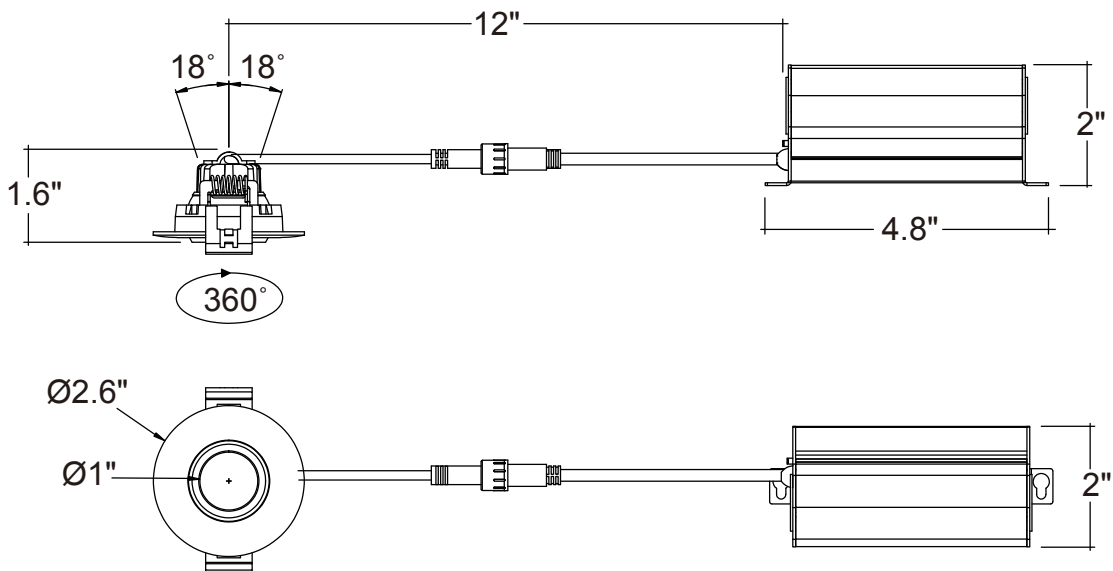

Specs and model numbers are subject to change with or without notice.

SnapTrim-Line: 2" Gimbal Downlights

Canless Series

FEATURES

DIMENSIONS

SnapTrim-Line: 2" Gimbal Downlights

Canless Series

ACCESSORIES