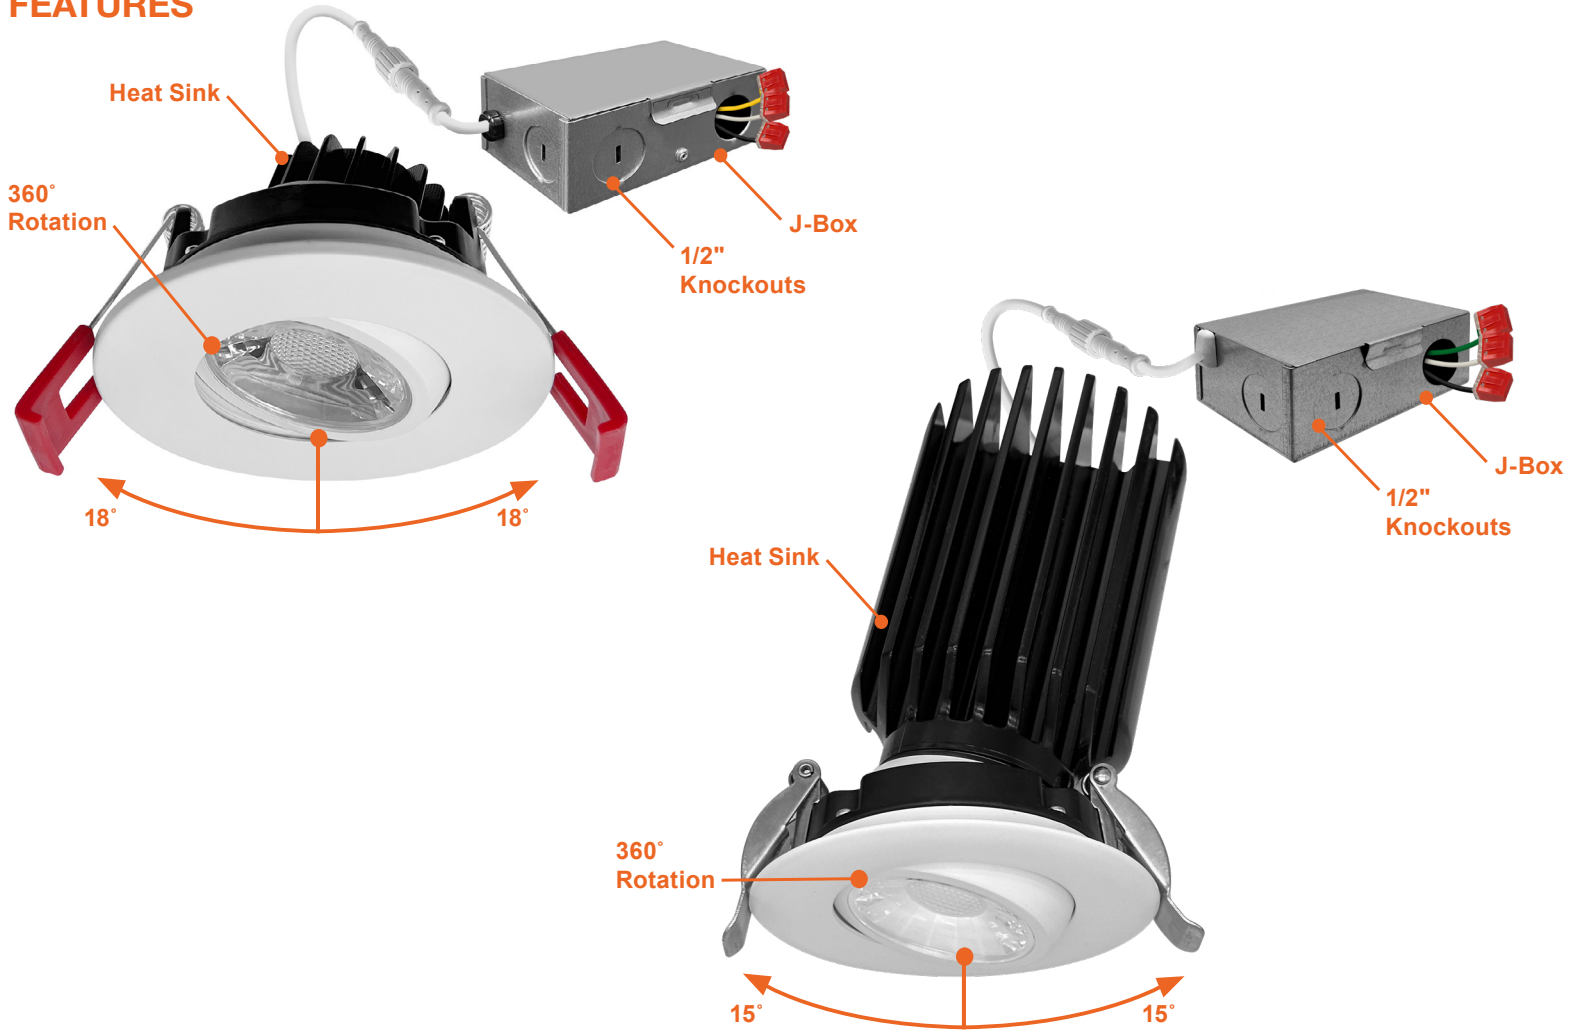

Driver Options:

- 120V Triac Dimmable
- Built in 2.5Kv Surge Protector
- Flicker Free

Mounting & Installation:

- Cut Out Dimension: Ø2-15/16"
- Optional new construction plate available
- This fixture does not fit into a recessed can
- No housing needed in remodel applications, tension clips mount into 1/2" to 1.5" thick ceiling
- Can be removed from below the ceiling for service or replacement
- Pre-wired junction box with circuit wiring built in (3 in/ 3 out)

5-CCT	27/30/35/40/50K
3WD	30-18K Warm Dimming

Series	Beam Angle	Emergency
LED-DLJBX-ADJ-3-8W-5CCT-WH-R 8W 600LM White Round Trim	(Blank)	(Blank)
LED-DLJBX-ADJ-3-8W-5CCT-BLK-R 8W 600LM Black Round Trim	38° Degree	No Emergency Backup
LED-DLJBX-ADJ-3-12W-5CCT-WH-R 12W 1,000LM White Round Trim	24D	EMB
LED-DLJBX-ADJ-3-12W-5CCT-BLK-R 12W 1,000LM Black Round Trim	24° Degree	Emergency Backup
LED-DLJBX-ADJ-3-6W-3WD-WH-R 6W 450LM White Round Trim	60D	
LED-DLJBX-ADJ-3-6W-3WD-BLK-R 6W 450LM Black Round Trim	60° Degree	

Optional Accessories (Order Separately)			
Trim Options	New Construction Plates	Extension Cables	Emergency Backup ¹ (field install) Optics
DLJBX-ADJ-3-TRIM-WH-SQ White Square Trim	CUNV-NC-ICAT-7H Universal Plate	JBX-EXT-6'-TRI 6' Extension	LED-EMB-25W-HV -0/10V-2P Up to 24W fixtures
DLJBX-ADJ-3-TRIM-BLK-SQ Black Square Trim	CUNV-JBX-RI-XL Universal Rough In Plate Extra Long	JBX-EXT-10'-TRI 10' Extension	OPTIC-42X14-24D 24 Degree Field Install Lens
DLJBX-ADJ-3-TRIM-BN-R Brushed Nickel Round Trim		JBX-EXT-12'-TRI 12' Extension	OPTIC-42X14-60D 60 Degree Field Install Lens
DLJBX-ADJ-3-TRIM-BN-SQ Brushed Nickel Square Trim			

3" LED Adjustable Downlight: SnapTrim-Line Canless Series

FEATURES

DIMENSIONS

Specs and model numbers are subject to change with or without notice.

3" LED Adjustable Downlight: SnapTrim-Line Canless Series