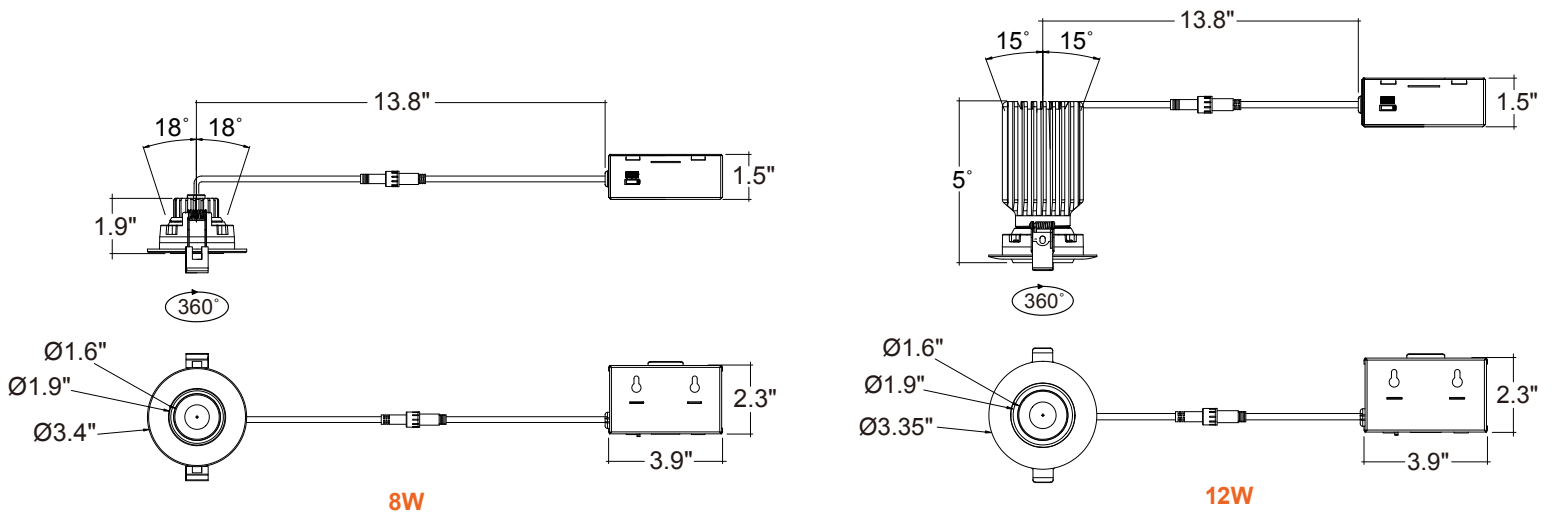

5-CCT	27/30/35/40/50K
3WD	30-18K Warm Dimming

Series	Beam Angle	Emergency
LED-DLJBX-ADJ-3-8W-5CCT-WH-R 8W 600LM White Round Trim	(Blank)	(Blank)
LED-DLJBX-ADJ-3-8W-5CCT-BLK-R 8W 600LM Black Round Trim	38° Degree	No Emergency Backup
LED-DLJBX-ADJ-3-12W-5CCT-WH-R 12W 1,000LM White Round Trim	24D	EMB
LED-DLJBX-ADJ-3-12W-5CCT-BLK-R 12W 1,000LM Black Round Trim	24° Degree	Emergency Backup
LED-DLJBX-ADJ-3-6W-3WD-WH-R 6W 450LM White Round Trim	60D	
LED-DLJBX-ADJ-3-6W-3WD-BLK-R 6W 450LM Black Round Trim	60° Degree	

Optional Accessories (Order Separately)			
Trim Options	New Construction Plates	Extension Cables	Emergency Backup ¹ (field install) Optics
DLJBX-ADJ-3-TRIM-WH-SQ White Square Trim	CUNV-NC-ICAT-7H Universal Plate	JBX-EXT-6'-TRI 6' Extension	LED-EMB-25W-HV -0/10V-2P Up to 24W fixtures
DLJBX-ADJ-3-TRIM-BLK-SQ Black Square Trim	CUNV-JBX-RI-XL Universal Rough In Plate Extra Long	JBX-EXT-10'-TRI 10' Extension	OPTIC-42X14-24D 24 Degree Field Install Lens
DLJBX-ADJ-3-TRIM-BN-R Brushed Nickel Round Trim		JBX-EXT-12'-TRI 12' Extension	OPTIC-42X14-60D 60 Degree Field Install Lens
DLJBX-ADJ-3-TRIM-BN-SQ Brushed Nickel Square Trim			

3" LED Adjustable Downlight: SnapTrim-Line Canless Series

FEATURES

DIMENSIONS

Specs and model numbers are subject to change with or without notice.

3" LED Adjustable Downlight: SnapTrim-Line Canless Series