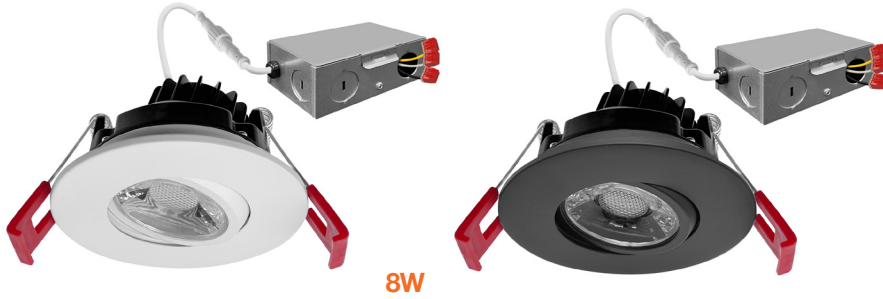

Canless Downlights

3" LED Adjustable Downlight: SnapTrim-Line

Canless Series

8W

12W

18° Tilt 360° Rotation
8W

15° Tilt 360° Rotation
12W

Detail Specifications:

- Finish: White, Black, Custom
- IP54 Wet Location Rated
- Beam Angle: 38° standard, other options available
- Chip: COB Chip, R9 >50, CRI >90
- 3 Step MacAdam Ellipses
- Operating Temperature: -40° - 114° F
- Lens: Clear, non-yellowing
- Average life (L70) of 50,000 hours

Applications:

- General Recessed Lighting
- Residential & Multifamily
- Office and Meeting Rooms
- Education, Healthcare, Retail, Hospitality

Product Information:

- 5-CCT Selectable: 27/30/35/40/50K or warm dimming 30 to 18K
- Various sizes, finishes, and trims available
- Standard white round trim included: optional trims available
- Metal housing and trim for better heat dissipation
- Optional emergency backup available: delivers full lumens in EM mode up to 25W
- SnapTrim Canless: Spring clips with remote j-box eliminates can

Driver Options:

- 120V Triac Dimmable
- Built in 2.5Kv Surge Protector
- Flicker Free

Mounting & Installation:

- Cut Out Dimension: Ø2-15/16"
- Optional new construction plate available
- This fixture does not fit into a recessed can
- No housing needed in remodel applications, tension clips mount into 1/2" to 1.5" thick ceiling
- Can be removed from below the ceiling for service or replacement
- Pre-wired junction box with circuit wiring built in (3 in/ 3 out)