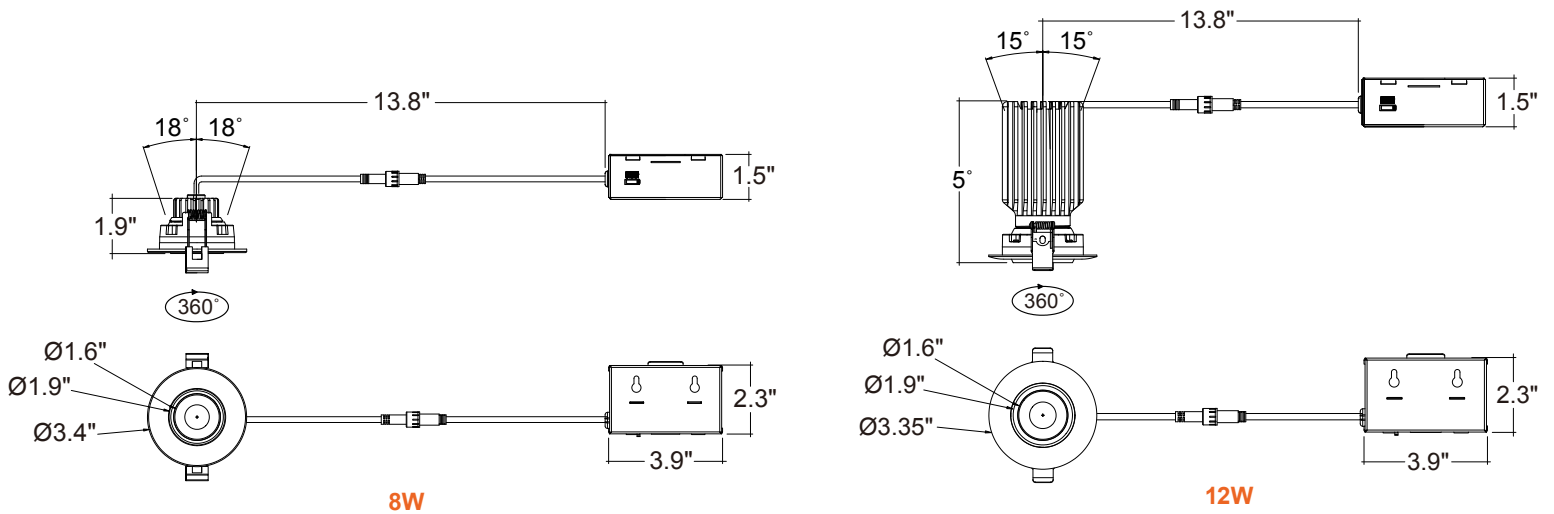

5-CCT	27/30/35/40/50K
3WD	30-18K Warm Dimming

Series	Beam Angle	Emergency
LED-DLJBX-ADJ-3-8W-5CCT-WH-R	(Blank)	(Blank)
8W 600LM White Round Trim	38° Degree	No Emergency Backup
LED-DLJBX-ADJ-3-8W-5CCT-BLK-R	24D	EMB
8W 600LM Black Round Trim	24° Degree	Emergency Backup
LED-DLJBX-ADJ-3-12W-5CCT-WH-R	60D	
12W 1,000LM White Round Trim	60° Degree	
LED-DLJBX-ADJ-3-12W-5CCT-BLK-R		
12W 1,000LM Black Round Trim		
LED-DLJBX-ADJ-3-6W-3WD-WH-R		
6W 450LM White Round Trim		
LED-DLJBX-ADJ-3-6W-3WD-BLK-R		
6W 450LM Black Round Trim		

Optional Accessories (Order Separately)			
Trim Options	New Construction Plates	Extension Cables	Emergency Backup ¹ (field install)
DLJBX-ADJ-3-TRIM-WH-SQ White Square Trim	CUNV-NC-ICAT-7H Universal Plate	JBX-EXT-6'-TRI 6' Extension	LED-EMB-25W-HV -0/10V-2P Up to 24W fixtures
DLJBX-ADJ-3-TRIM-BLK-SQ Black Square Trim	CUNV-JBX-RI-XL Universal Rough In Plate Extra Long	JBX-EXT-10'-TRI 10' Extension	OPTIC-42X14-24D 24 Degree Field Install Lens
DLJBX-ADJ-3-TRIM-BN-R Brushed Nickel Round Trim		JBX-EXT-12'-TRI 12' Extension	OPTIC-42X14-60D 60 Degree Field Install Lens
DLJBX-ADJ-3-TRIM-BN-SQ Brushed Nickel Square Trim			

3" LED Adjustable Downlight: SnapTrim-Line Canless Series

FEATURES

DIMENSIONS

Specs and model numbers are subject to change with or without notice.

3" LED Adjustable Downlight: SnapTrim-Line Canless Series