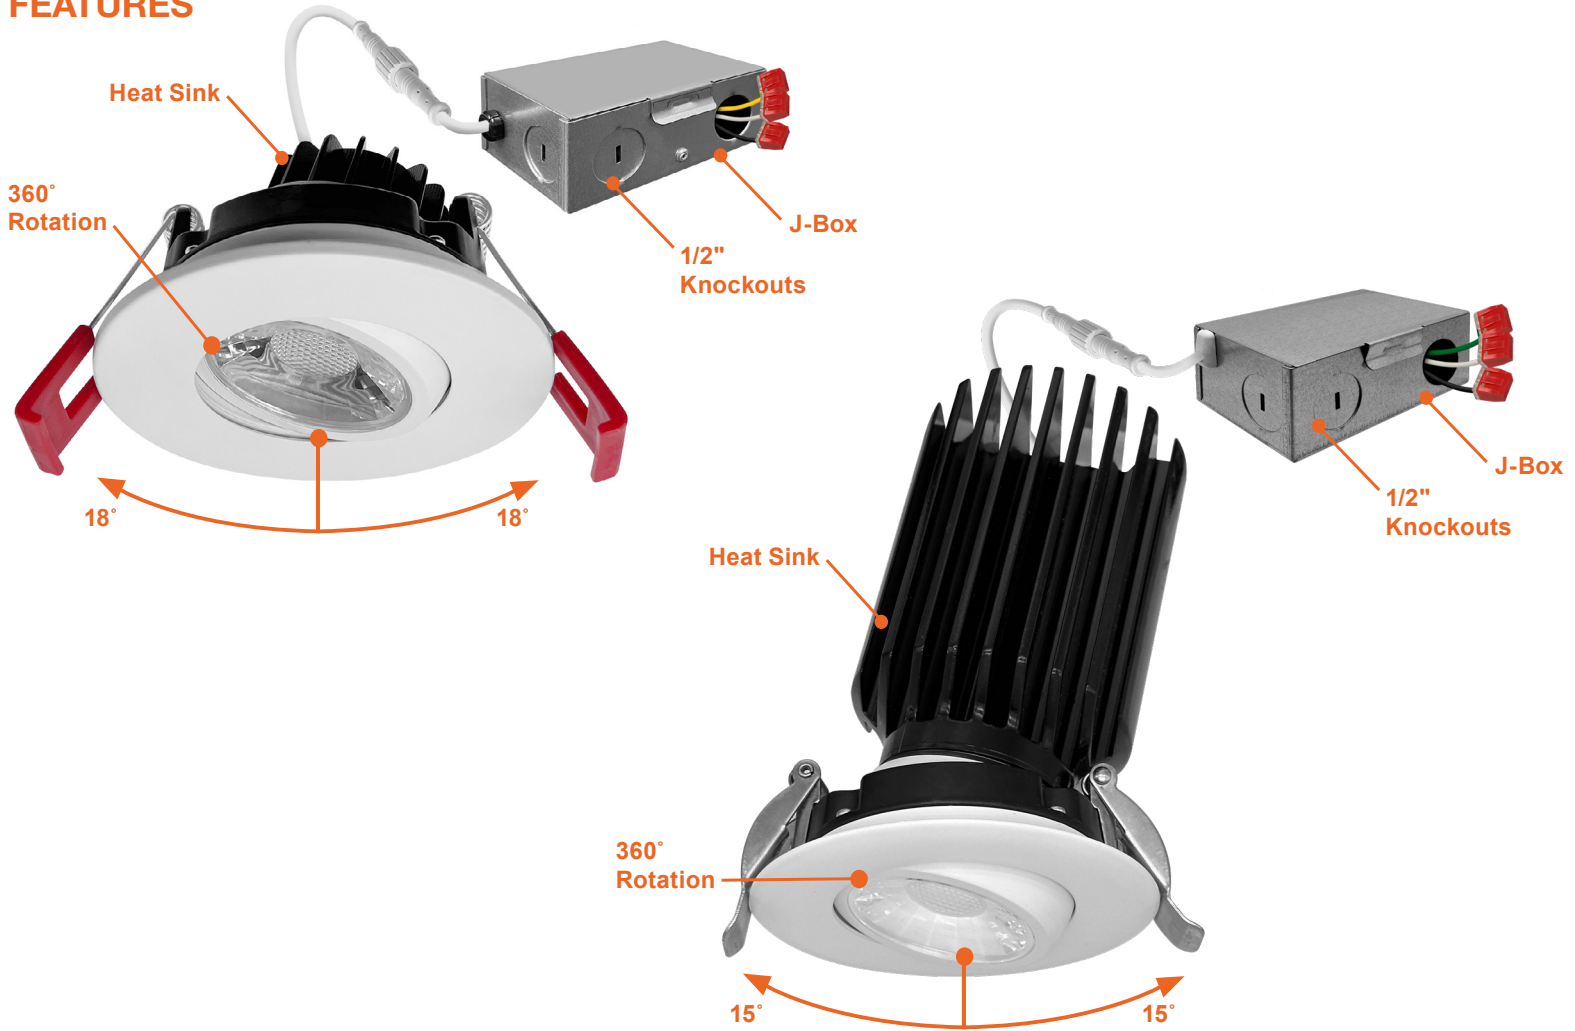

Driver Options:

- 120V Triac Dimmable
- Built in 2.5Kv Surge Protector
- Flicker Free

Mounting & Installation:

- Cut Out Dimension: Ø2-15/16"
- Optional new construction plate available
- This fixture does not fit into a recessed can
- No housing needed in remodel applications, tension clips mount into 1/2" to 1.5" thick ceiling
- Can be removed from below the ceiling for service or replacement
- Pre-wired junction box with circuit wiring built in (3 in/ 3 out)

5-CCT	27/30/35/40/50K
3WD	30-18K Warm Dimming

Series	Beam Angle	Emergency
LED-DLJBX-ADJ-3-8W-5CCT-WH-R	(Blank)	(Blank)
8W 600LM White Round Trim	38° Degree	No Emergency Backup
LED-DLJBX-ADJ-3-8W-5CCT-BLK-R	24D	EMB
8W 600LM Black Round Trim	24° Degree	Emergency Backup
LED-DLJBX-ADJ-3-12W-5CCT-WH-R	60D	
12W 1,000LM White Round Trim	60° Degree	
LED-DLJBX-ADJ-3-12W-5CCT-BLK-R		
12W 1,000LM Black Round Trim		
LED-DLJBX-ADJ-3-6W-3WD-WH-R		
6W 450LM White Round Trim		
LED-DLJBX-ADJ-3-6W-3WD-BLK-R		
6W 450LM Black Round Trim		

Optional Accessories (Order Separately)			
Trim Options	New Construction Plates	Extension Cables	Emergency Backup ¹ (field install)
DLJBX-ADJ-3-TRIM-WH-SQ White Square Trim	CUNV-NC-ICAT-7H Universal Plate	JBX-EXT-6'-TRI 6' Extension	LED-EMB-25W-HV -0/10V-2P Up to 24W fixtures
DLJBX-ADJ-3-TRIM-BLK-SQ Black Square Trim	CUNV-JBX-RI-XL Universal Rough In Plate Extra Long	JBX-EXT-10'-TRI 10' Extension	OPTIC-42X14-24D 24 Degree Field Install Lens
DLJBX-ADJ-3-TRIM-BN-R Brushed Nickel Round Trim		JBX-EXT-12'-TRI 12' Extension	OPTIC-42X14-60D 60 Degree Field Install Lens
DLJBX-ADJ-3-TRIM-BN-SQ Brushed Nickel Square Trim			

3" LED Adjustable Downlight: SnapTrim-Line Canless Series

FEATURES

DIMENSIONS

Specs and model numbers are subject to change with or without notice.

3" LED Adjustable Downlight: SnapTrim-Line Canless Series