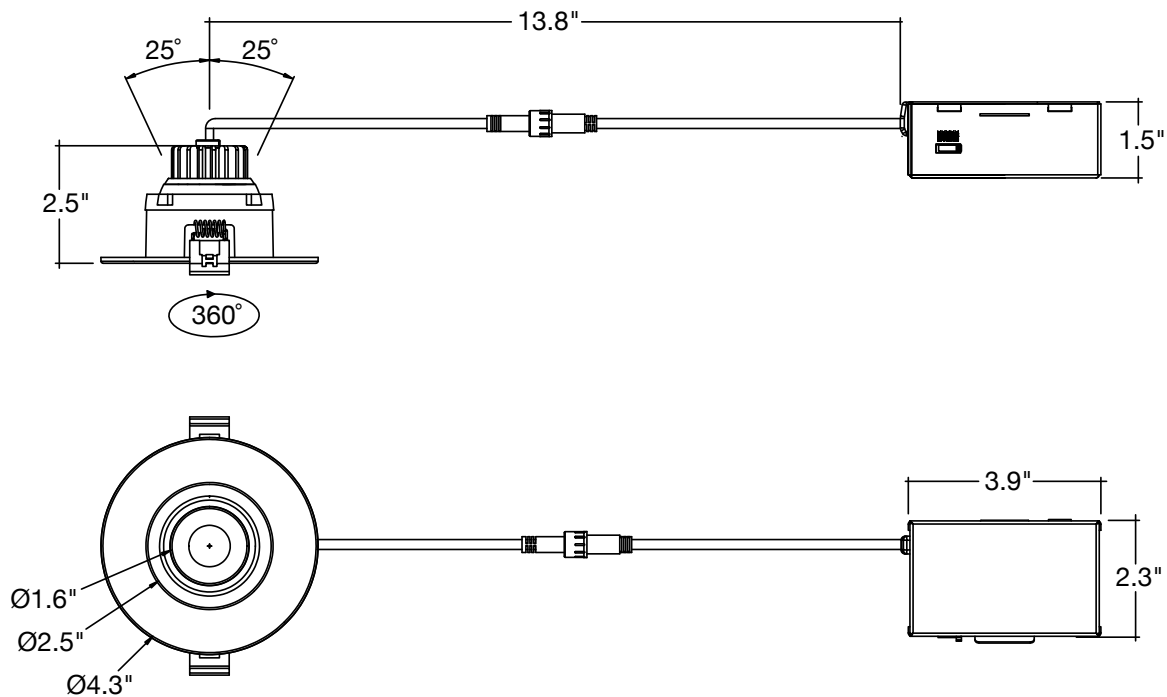

Optional Accessories (Order Separately)

| New Construction Plates | Extension Cables | Emergency Backup ¹ (field install) | Optics |
|-----------------------------------------------------------------|------------------------------------------|-----------------------------------------------------------------|-----------------------------------------------------------|
| CUNV-NC-ICAT-7H Universal Plate with Hanging Bars | JBX-EXT-6'-2PIN 6' Extension | LED-EMB-25W-HV -0/10V-2P Up to 24W fixtures | OPTIC-42X14-24D 24 Degree Field Install Lens |
| CUNV-JBX-RI-XL Universal Rough In Plate Extra Long | JBX-EXT-10'-2PIN 10' Extension | | OPTIC-42X14-60D 60 Degree Field Install Lens |
| | JBX-EXT-12'-2PIN 12' Extension | | |

1. Field installable.
Lasts 90 minutes

3" Regressed Gimbal Downlight: SnapTrim-Line Canless Series

FEATURES

DIMENSIONS

3" Regressed Gimbal Downlight: SnapTrim-Line Canless Series

ACCESSORIES

CUNV-NC-ICAT-7H
Universal Pre-Mounting Plate
13 7/8" x 15 1/8"