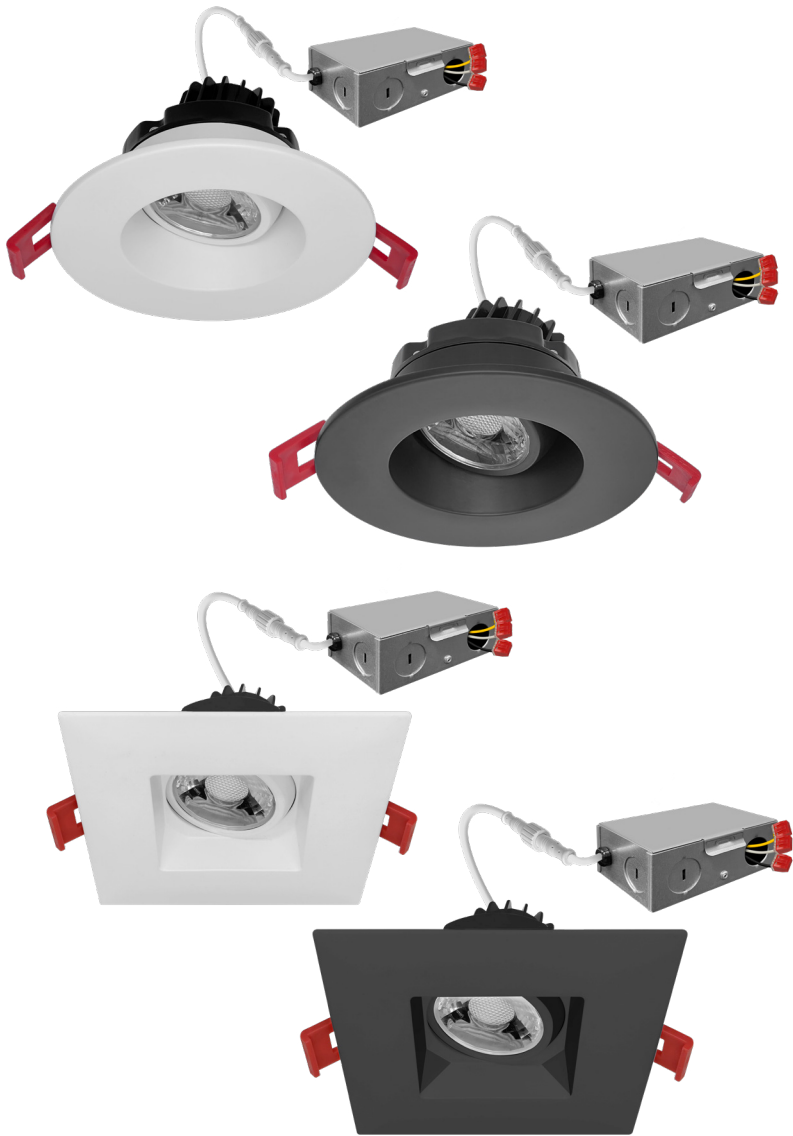

3" Regressed Gimbal Downlight: SnapTrim-Line Canless Series

Detail Specifications:

- Finish: White, Black, Custom
- IP54 Wet Location Rated
- 8W 500 Lumens
- Beam Angle: 38° standard, other options available
- Chip: COB Chip, R9 >50, CRI >90
- 3 Step MacAdam Ellipses
- Operating Temperature: -40° - 114° F
- Lens: Clear, non-yellowing
- Average life (L70) of 50,000 hours

Applications:

- General Recessed Lighting
- Residential & Multifamily
- Office and Meeting Rooms
- Education, Healthcare, Retail, Hospitality

Product Information:

- 5-CCT Selectable: 27/30/35/40/50K
- Metal housing and trim for better heat dissipation
- Optional emergency backup available: delivers full lumens in EM mode up to 25W
- SnapTrim Canless: Spring clips with remote j-box eliminates can

Driver Options:

- 120V Triac Dimmable
- Built in 2.5Kv Surge Protector
- Flicker Free

Mounting & Installation:

- Cut Out Dimension: 3-3/8"
- Optional new construction plate available
- This fixture does not fit into a recessed can
- No housing needed in remodel applications, tension clips mount into 1/2" to 1.5" thick ceiling
- Can be removed from below the ceiling for service or replacement
- Pre-wired junction box with circuit wiring built in (3 in/ 3 out)

1. Field installable.
Lasts 90 minutes

3" Regressed Gimbal Downlight: SnapTrim-Line Canless Series

FEATURES

DIMENSIONS

3" Regressed Gimbal Downlight: SnapTrim-Line Canless Series

ACCESSORIES

CUNV-NC-ICAT-7H
Universal Pre-Mounting Plate
13 7/8" x 15 1/8"