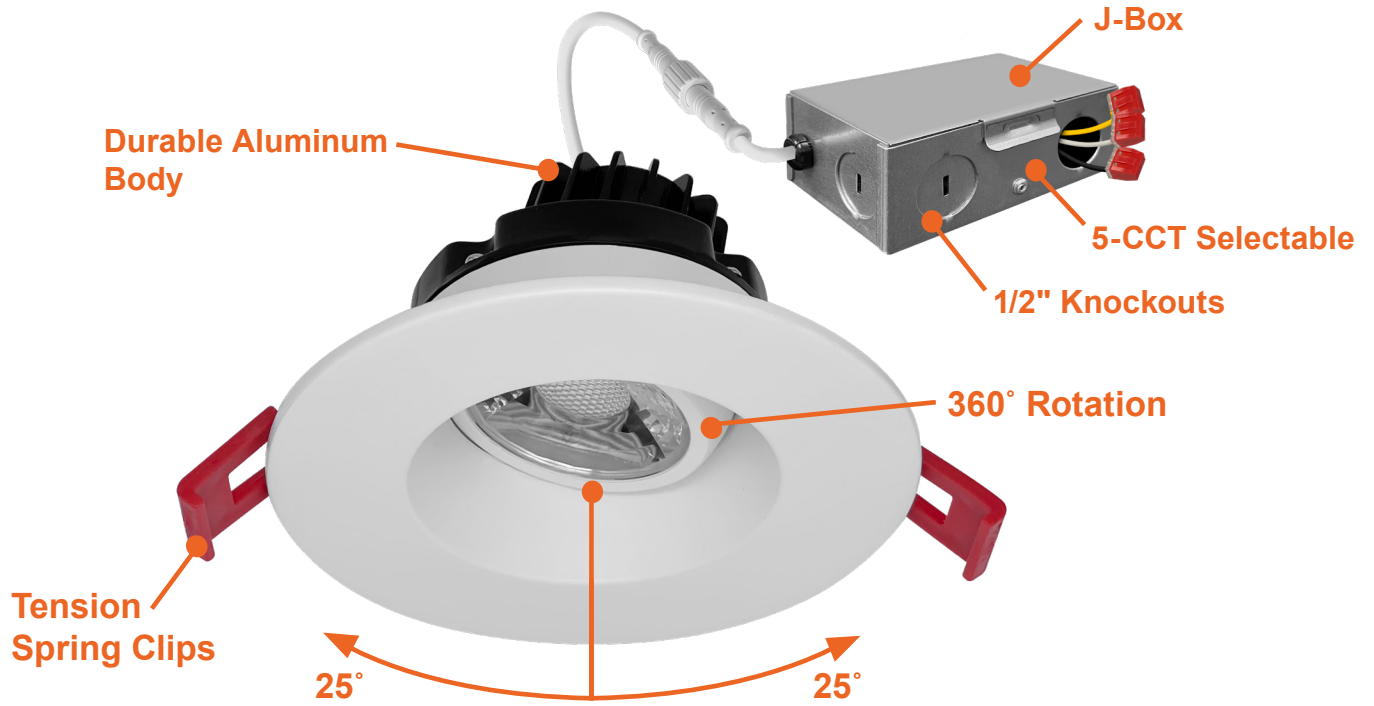

3" Regressed Gimbal Downlight: SnapTrim-Line Canless Series

FEATURES