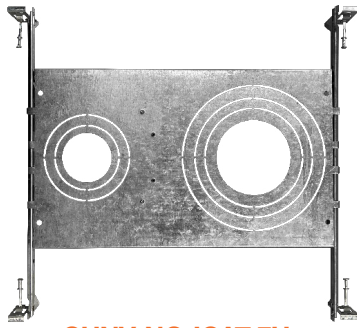

Optional Accessories (Order Separately)

New Construction Plates	Extension Cables	Emergency Backup ¹ (field install)	Optics
CUNV-NC-ICAT-7H Universal Plate with Hanging Bars	JBX-EXT-6'-2PIN 6' Extension	LED-EMB-25W-HV-0/10V-2P Up to 24W fixtures	OPTIC-42X14-24D 24 Degree Field Install Lens
CUNV-JBX-RI-XL Universal Rough In Plate Extra Long	JBX-EXT-10'-2PIN 10' Extension		OPTIC-42X14-60D 60 Degree Field Install Lens
	JBX-EXT-12'-2PIN 12' Extension		

1. Field installable. Lasts 90 minutes

SnapTrim-Line: 3" Regressed Gimbal Downlights

Canless Series

FEATURES

DIMENSIONS

SnapTrim-Line: 3" Regressed Gimbal Downlights

Canless Series

ACCESSORIES