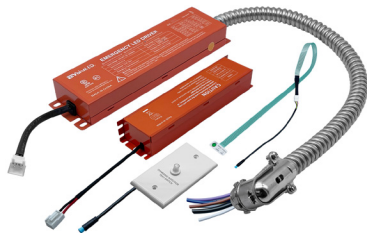

LED-EMB-25W-HV-0/10V-2P

Model	Voltage	Watts	Lumens	Color	CRI
LED-DLJBX-ADJ-3RG-8W-5CCT-WH-R	120V	8w	600	27/30/35/40/50K	>90
LED-DLJBX-ADJ-3RG-8W-5CCT-BLK-R	120V	8w	600	27/30/35/40/50K	>90

CONSTRUCTION PLATES

Accessory	Description
CUNV-NC-ICAT-7H	1" 2"3" 3.5" 4" 5" 6" Universal Pre-Mounting New Construction Plate
CUNV-JBX-RI-XL	Universal tough in plate (Extra Long)

EXTENSION CABLE

Accessory	Description
JBX-EXT-6'-2PIN	6" Extension Cable
JBX-EXT-10'-2PIN	10" Extension Cable
JBX-EXT-12'-2PIN	12" Extension Cable

EMERGENCY BACKUP

Accessory	Description
LED-EMB-25W-HV-0/10V-2P	Up to 24W fixtures

OPTICS

Accessory	Description
OPTIC-42X14-24D	24 Degree Field Install Lens
OPTIC-42X14-60D	60 Degree Field Install Lens

TESTED COMPATIBLE DIMMERS

Other dimmers may be compatible but have not been tested. Please contact us for more information.

TRIAC/ELV Dimmers

Lutron	Leviton	Legrand	Cooper
AYCL-153P	6633	ADTP703TU	9540
DV-600PR	6674	H703PTW	DAL06P
DVCL-153P	6602		
MACL-153MH	IPL06		
MRF2-6CL			
D-600P			
NTELV-300P			
S-600P			
CT-600P			
CTCL-153P			
TG-600P			
TCCL-153P			
L-153P