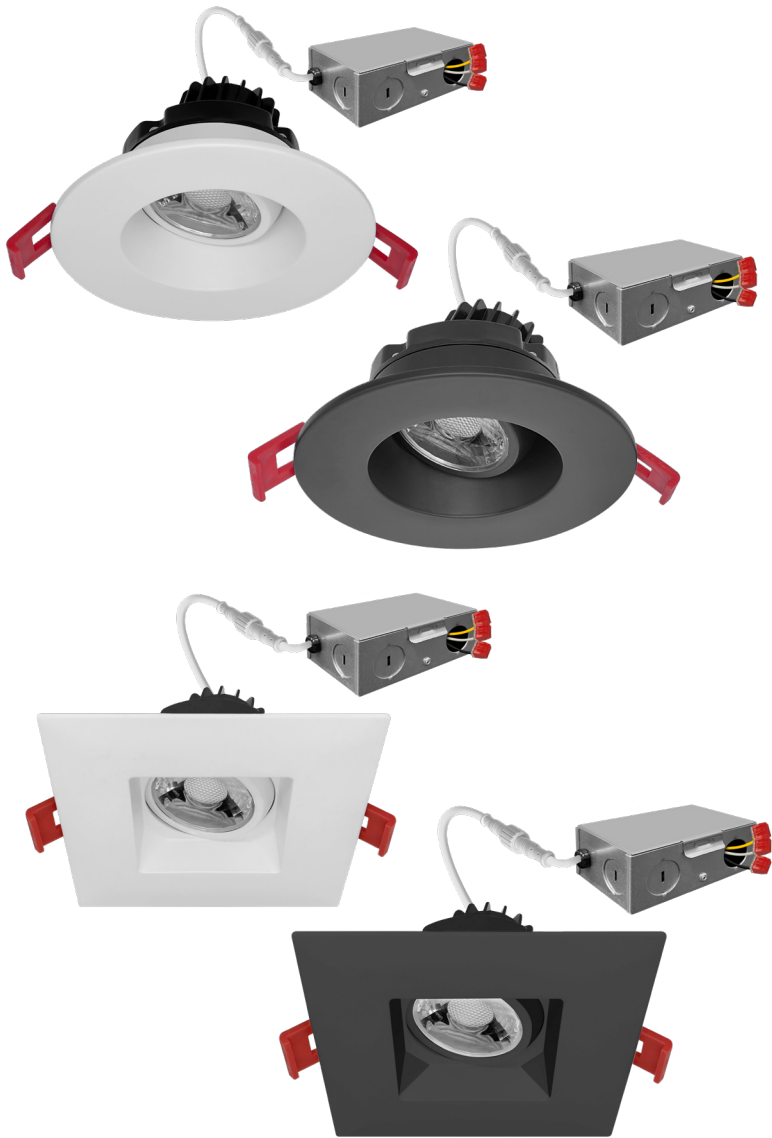

SnapTrim-Line: 3" Regressed Gimbal Downlights

Canless Series

Detail Specifications:

- Finish: White, Black, Custom
- IP54 Wet Location Rated
- 8W 500 Lumens
- Beam Angle: 38° standard, other options available
- Chip: COB Chip, R9 >50, CRI >90
- 3 Step MacAdam Ellipses
- Operating Temperature: -40° - 114° F
- Lens: Clear, non-yellowing
- Average life (L70) of 50,000 hours

Applications:

- General Recessed Lighting
- Residential & Multifamily
- Office and Meeting Rooms
- Education, Healthcare, Retail, Hospitality

Product Information:

- 5-CCT Selectable: 27/30/35/40/50K
- Metal housing and trim for better heat dissipation
- Optional emergency backup available: delivers full lumens in EM mode up to 25W
- SnapTrim Canless: Spring clips with remote j-box eliminates can

Driver Options:

- 120V Triac Dimmable
- Built in 2.5Kv Surge Protector
- Flicker Free

Mounting & Installation:

- Cut Out Dimension: 3-3/4"
- Optional new construction plate available
- This fixture does not fit into a recessed can
- No housing needed in remodel applications, tension clips mount into 1/2" to 1.5" thick ceiling
- Can be removed from below the ceiling for service or replacement
- Pre-wired junction box with circuit wiring built in (3 in/ 3 out)

Optional Accessories (Order Separately)

New Construction Plates	Extension Cables	Emergency Backup ¹ (field install)	Optics
CUNV-NC-ICAT-7H Universal Plate with Hanging Bars	JBX-EXT-6'-2PIN 6' Extension	LED-EMB-25W-HV-0/10V-2P Up to 24W fixtures	OPTIC-42X14-24D 24 Degree Field Install Lens
CUNV-JBX-RI-XL Universal Rough In Plate Extra Long	JBX-EXT-10'-2PIN 10' Extension		OPTIC-42X14-60D 60 Degree Field Install Lens
	JBX-EXT-12'-2PIN 12' Extension		