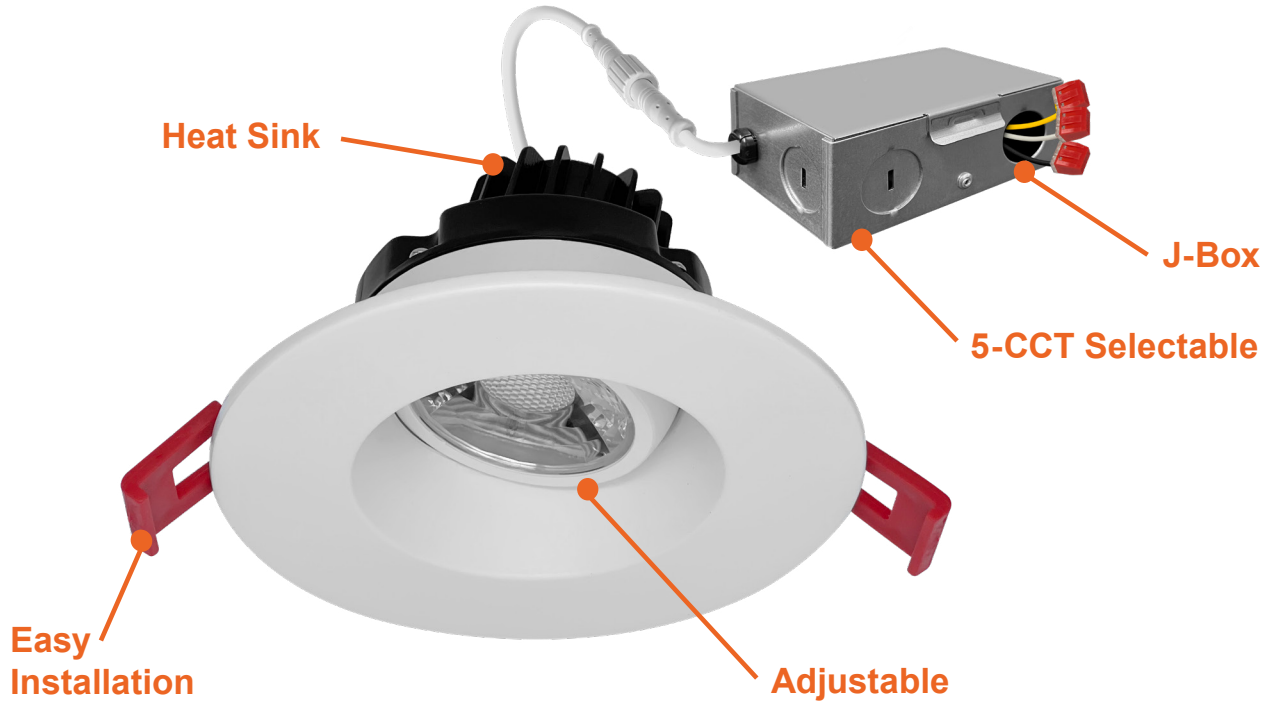

SnapTrim-Line: 3" Regressed Gimbal Downlights

Canless Series

Detail Specifications:

- Finish: White, Black, Custom
- IP54 Wet Location Rated
- 8W 500 Lumens
- Beam Angle: 38° standard, other options available
- Chip: COB Chip, R9 >50, CRI >90
- 3 Step MacAdam Ellipses
- Operating Temperature: -40° - 114° F
- Lens: Clear, non-yellowing
- Average life (L70) of 50,000 hours

Series	Emergency	Beam Angle
LED-DLJBX-ADJ-3RG-8W-5CCT-WH-R White Round Trim	(Blank) No Emergency Backup	(Blank) 38° Degree
LED-DLJBX-ADJ-3RG-8W-5CCT-BLK-R Black Round Trim	EMB Emergency Backup	24D 24° Degree
LED-DLJBX-ADJ-3RG-8W-5CCT-WH-SQ White Square Trim		60D 60° Degree
LED-DLJBX-ADJ-3RG-8W-5CCT-BLK-SQ Black Square Trim		

Optional Accessories (Order Separately)

New Construction Plates	Extension Cables	Emergency Backup ¹ (field install)	Optics
CUNV-NC-ICAT-7H Universal Plate with Hanging Bars	JBX-EXT-6'-2PIN 6' Extension	LED-EMB-25W-HV-0/10V-2P Up to 24W fixtures	OPTIC-42X14-24D 24 Degree Field Install Lens
CUNV-JBX-RI-XL Universal Rough In Plate Extra Long	JBX-EXT-10'-2PIN 10' Extension		OPTIC-42X14-60D 60 Degree Field Install Lens
	JBX-EXT-12'-2PIN 12' Extension		

1. Field installable. Lasts 90 minutes

SnapTrim-Line: 3" Regressed Gimbal Downlights

Canless Series

FEATURES

DIMENSIONS

SnapTrim-Line: 3" Regressed Gimbal Downlights

Canless Series

ACCESSORIES