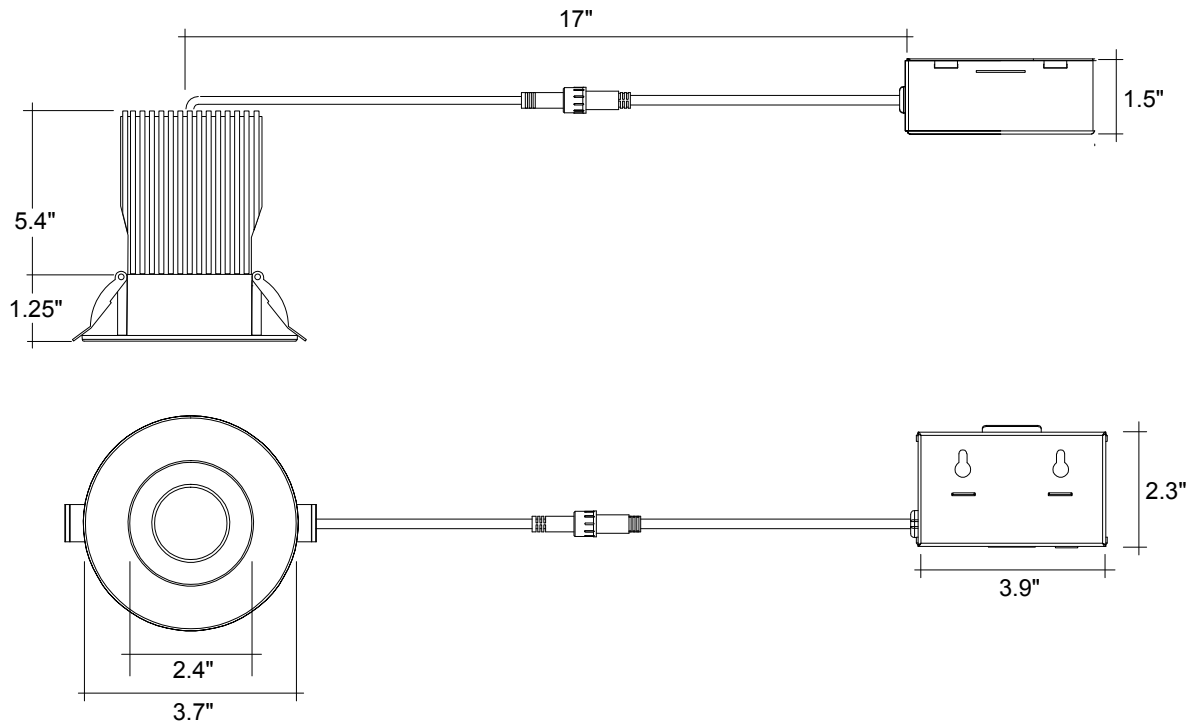

Optional Accessories (Order Separately)

New Construction Plates	Extension Cables	Emergency Backup ¹ (field install)	Optics
CUNV-NC-ICAT-7H Universal Plate with Hanging Bars	JBX-EXT-6'-2PIN 6' Extension	LED-EMB-25W-HV-0/10V-2P Up to 24W fixtures	OPTIC-42X14-24D 24 Degree Field Install Lens
CUNV-JBX-RI-XL Universal Rough In Plate Extra Long	JBX-EXT-10'-2PIN 10' Extension		OPTIC-42X14-60D 60 Degree Field Install Lens
	JBX-EXT-12'-2PIN 12' Extension		

1. Field installable. Lasts 90 minutes

SnapTrim-Line: 3" Regressed Gimbal Downlights

Canless Series

FEATURES

DIMENSIONS

SnapTrim-Line: 3" Regressed Gimbal Downlights

Canless Series

ACCESSORIES