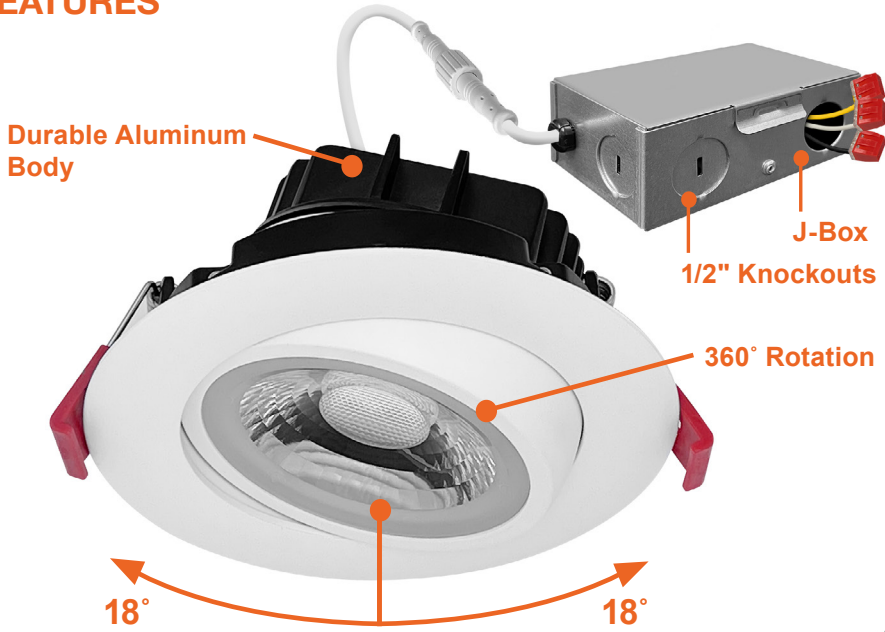

4" Adjustable Downlight: SnapTrim-Line Canless Series

FEATURES