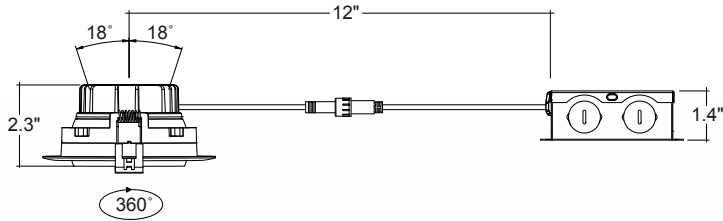

DIMENSIONS

Specs and model numbers are subject to change with or without notice.