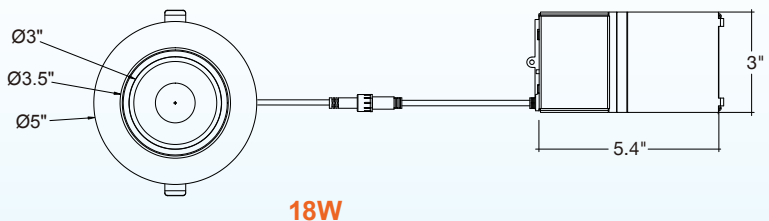

DIMENSIONS

Specs and model numbers are subject to change with or without notice.