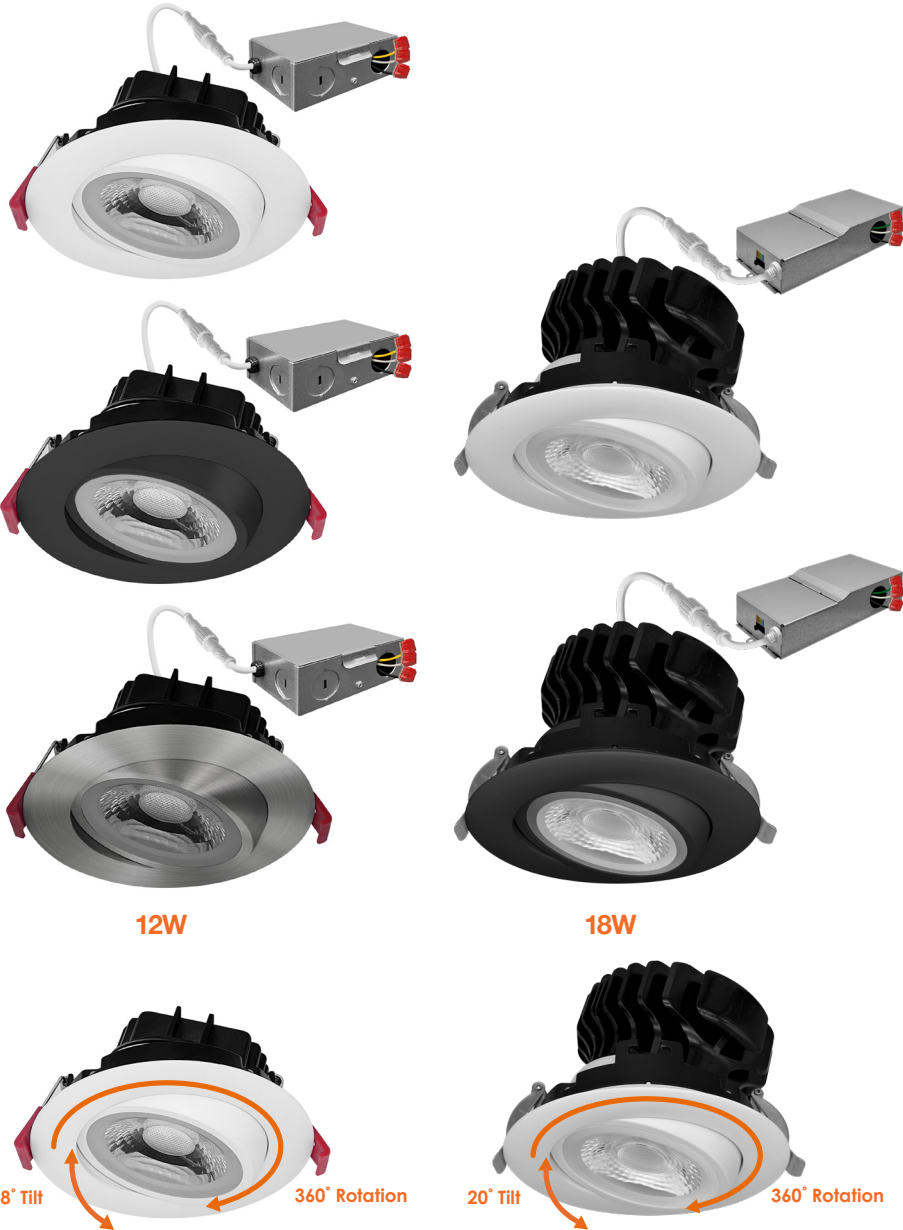

**Canless Downlights**

# 4" Adjustable Downlight: SnapTrim-Line

## Canless Series

**Detail Specifications:**

- Finish: White, Black, Brushed Nickel
- IP54 Wet Location Rated
- Beam Angle: 38° standard, other options available
- Chip: COB Chip, R9 >50, CRI >90
- 3 Step MacAdam Ellipses
- Operating Temperature: -40° - 114° F
- Lens: Clear, non-yellowing
- Average life (L70) of 50,000 hours

**Driver Options:**

- 120V Triac Dimmable
- Built in 2.5Kv Surge Protector
- Flicker Free

**Mounting & Installation:**

- Cut Out Dimension: 4-1/4"
- Optional new construction plate available
- This fixture does not fit into a recessed can
- No housing needed in remodel applications, tension clips mount into 1/2" to 1.5" thick ceiling
- Can be removed from below the ceiling for service or replacement
- Pre-wired junction box with circuit wiring built in (3 in/ 3 out)