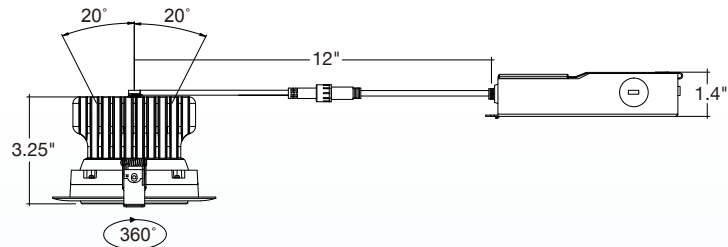

DIMENSIONS

Specs and model numbers are subject to change with or without notice.