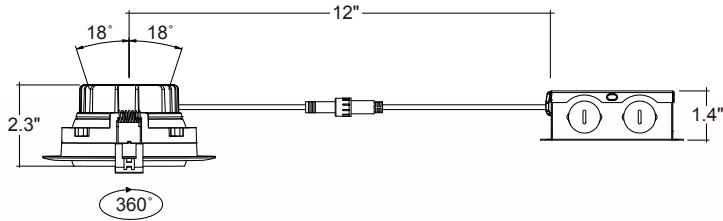

1. Field installable. Lasts 90 minutes

Specs and model numbers are subject to change with or without notice.

4" Adjustable Downlight: SnapTrim-Line Canless Series

FEATURES

DIMENSIONS

12W

18W

Specs and model numbers are subject to change with or without notice.