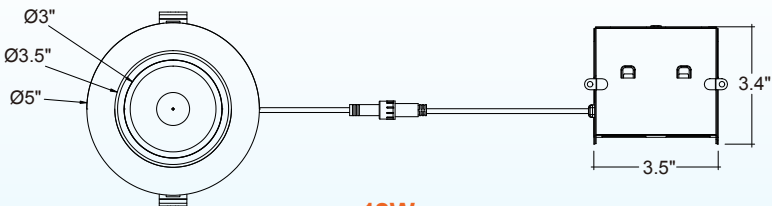

1. Field installable. Lasts 90 minutes

Specs and model numbers are subject to change with or without notice.

4" Adjustable Downlight: SnapTrim-Line Canless Series

FEATURES

DIMENSIONS

12W

18W

Specs and model numbers are subject to change with or without notice.