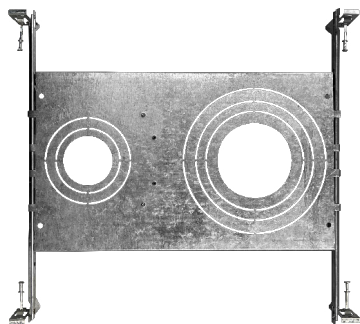

4" Adjustable Downlight: SnapTrim-Line Canless Series

ACCESSORIES

CUNV-NC-ICAT-7H
Universal Pre-Mounting Plate
13 7/8" x 15 1/8"