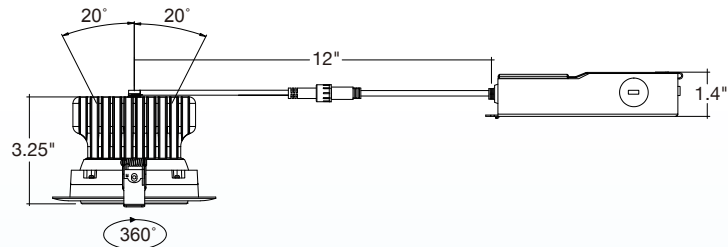

1. Field installable. Lasts 90 minutes

Specs and model numbers are subject to change with or without notice.

4" Adjustable Downlight: SnapTrim-Line Canless Series

FEATURES

DIMENSIONS

12W

18W

Specs and model numbers are subject to change with or without notice.