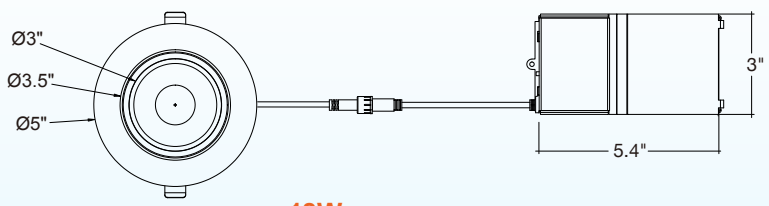

1. Field installable. Lasts 90 minutes

Specs and model numbers are subject to change with or without notice.

4" Adjustable Downlight: SnapTrim-Line Canless Series

FEATURES

DIMENSIONS

12W

18W

Specs and model numbers are subject to change with or without notice.