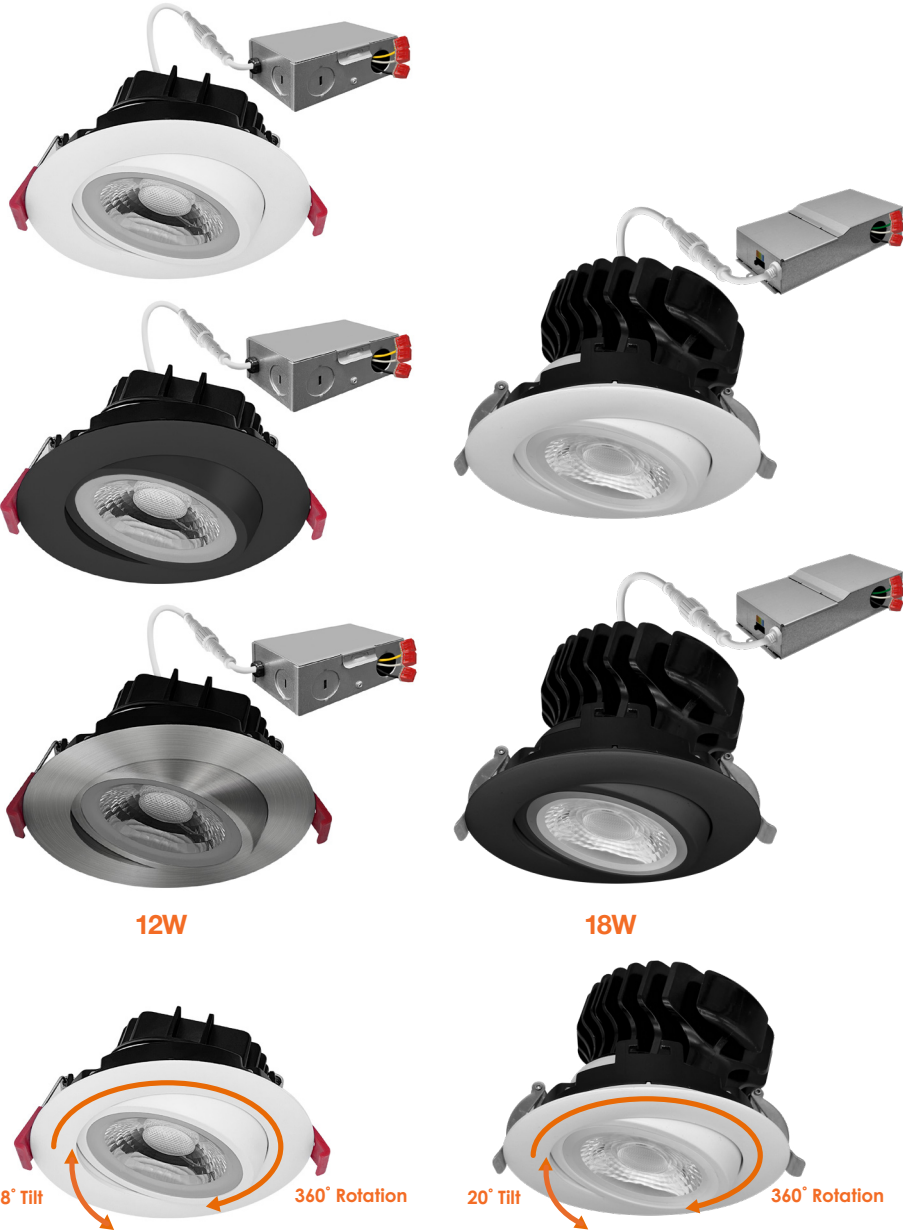

Canless Downlights

4" Adjustable Downlight: SnapTrim-Line

Canless Series

Detail Specifications:

- Finish: White, Black, Brushed Nickel
- IP54 Wet Location Rated
- Beam Angle: 38° standard, other options available
- Chip: COB Chip, R9 >50, CRI >90
- 3 Step MacAdam Ellipses
- Operating Temperature: -40° - 114° F
- Lens: Clear, non-yellowing
- Average life (L70) of 50,000 hours

Applications:

- General Recessed Lighting
- Residential & Multifamily
- Office and Meeting Rooms
- Education, Healthcare, Retail, Hospitality

Product Information:

- 5-CCT Selectable: 27/30/35/40/50K or warm dimming 30 to 18K
- Metal housing and trim for better heat dissipation
- Optional emergency backup available: delivers full lumens in EM mode up to 25W
- SnapTrim Canless: Spring clips with remote j-box eliminates can

Driver Options:

- 120V Triac Dimmable
- Built in 2.5Kv Surge Protector
- Flicker Free

Mounting & Installation:

- Cut Out Dimension: 4-1/4"
- Optional new construction plate available
- This fixture does not fit into a recessed can
- No housing needed in remodel applications, tension clips mount into 1/2" to 1.5" thick ceiling
- Can be removed from below the ceiling for service or replacement
- Pre-wired junction box with circuit wiring built in (3 in/ 3 out)

1. Field installable. Lasts 90 minutes

Specs and model numbers are subject to change with or without notice.

4" Adjustable Downlight: SnapTrim-Line Canless Series

FEATURES

DIMENSIONS

12W

18W

Specs and model numbers are subject to change with or without notice.