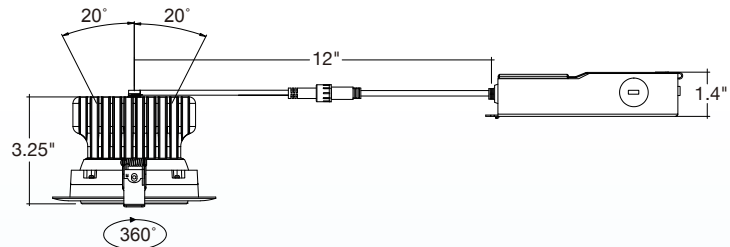

1. Field installable. Lasts 90 minutes

Specs and model numbers are subject to change with or without notice.

4" Adjustable Downlight: SnapTrim-Line Canless Series

FEATURES

DIMENSIONS

12W

18W

Specs and model numbers are subject to change with or without notice.