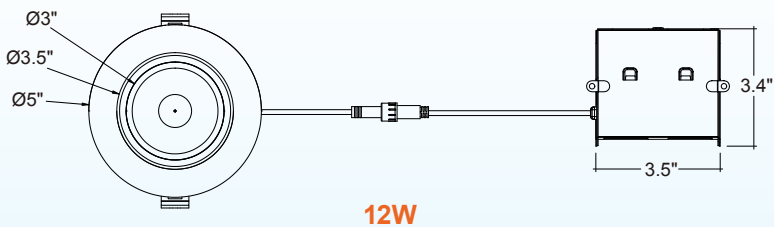

1. Field installable. Lasts 90 minutes

Specs and model numbers are subject to change with or without notice.

4" Adjustable Downlight: SnapTrim-Line Canless Series

FEATURES

DIMENSIONS

12W

18W

Specs and model numbers are subject to change with or without notice.