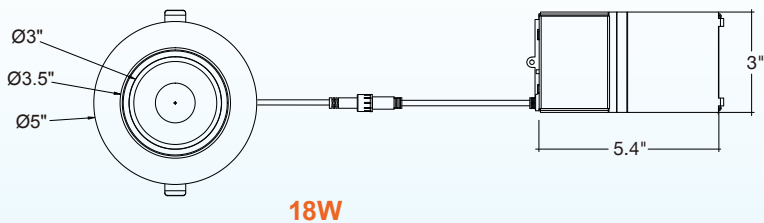

1. Field installable. Lasts 90 minutes

Specs and model numbers are subject to change with or without notice.

4" Adjustable Downlight: SnapTrim-Line Canless Series

FEATURES

DIMENSIONS

12W

18W

Specs and model numbers are subject to change with or without notice.