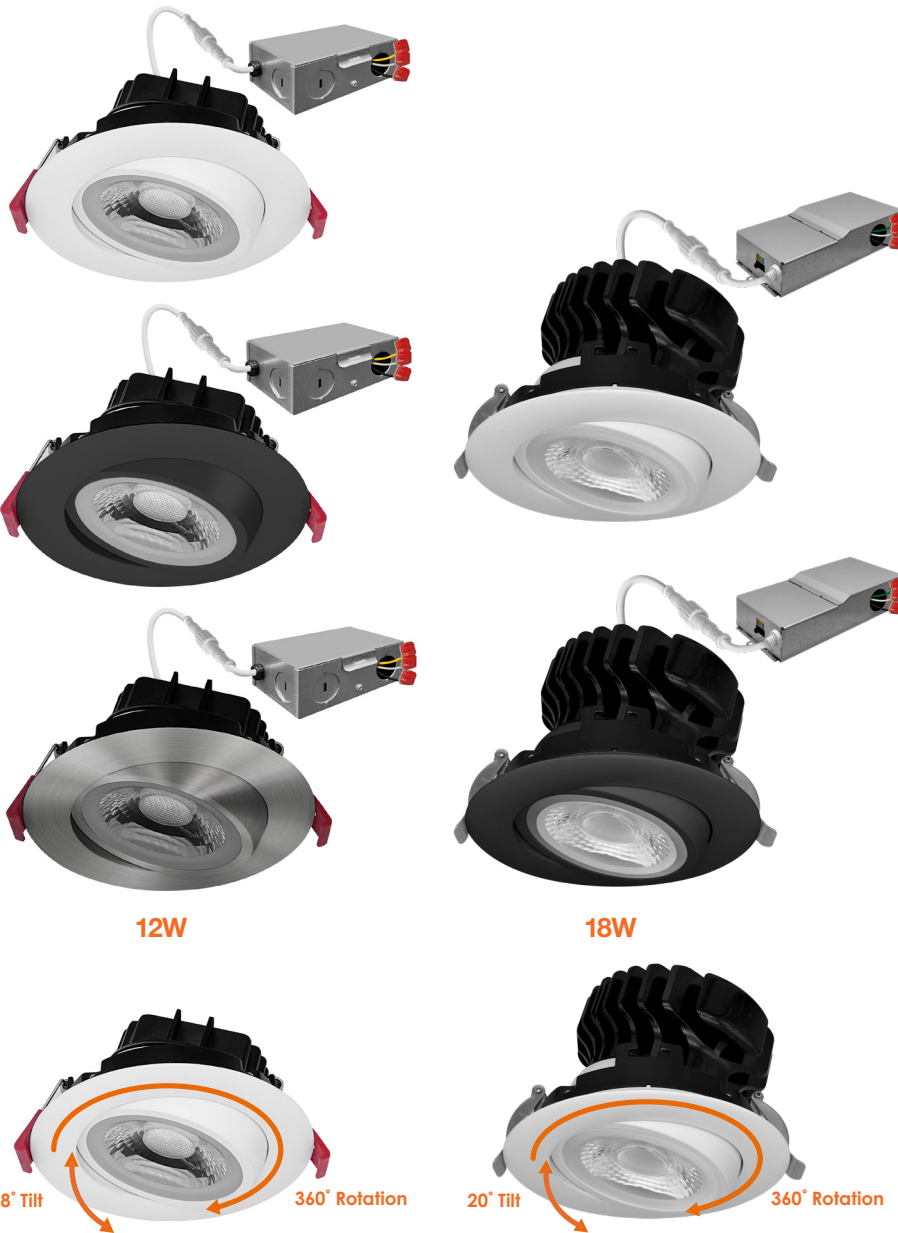

Canless Downlights

4" Adjustable Downlight: SnapTrim-Line

Canless Series

Detail Specifications:

- Finish: White, Black, Brushed Nickel
- IP54 Wet Location Rated
- Beam Angle: 38° standard, other options available
- Chip: COB Chip, R9 >50, CRI >90
- 3 Step MacAdam Ellipses
- Operating Temperature: -40° - 114° F
- Lens: Clear, non-yellowing
- Average life (L70) of 50,000 hours

Applications:

- General Recessed Lighting
- Residential & Multifamily
- Office and Meeting Rooms
- Education, Healthcare, Retail, Hospitality

Product Information:

- 5-CCT Selectable: 27/30/35/40/50K or warm dimming 30 to 18K
- Metal housing and trim for better heat dissipation
- Optional emergency backup available: delivers full lumens in EM mode up to 25W
- SnapTrim Canless: Spring clips with remote j-box eliminates can

Driver Options:

- 120V Triac Dimmable
- Built in 2.5Kv Surge Protector
- Flicker Free

Mounting & Installation:

- Cut Out Dimension: 4-1/4"
- Optional new construction plate available
- This fixture does not fit into a recessed can
- No housing needed in remodel applications, tension clips mount into 1/2" to 1.5" thick ceiling
- Can be removed from below the ceiling for service or replacement
- Pre-wired junction box with circuit wiring built in (3 in/ 3 out)

1. Field installable. Lasts 90 minutes

Specs and model numbers are subject to change with or without notice.

4" Adjustable Downlight: SnapTrim-Line Canless Series

FEATURES

DIMENSIONS

12W

18W

Specs and model numbers are subject to change with or without notice.