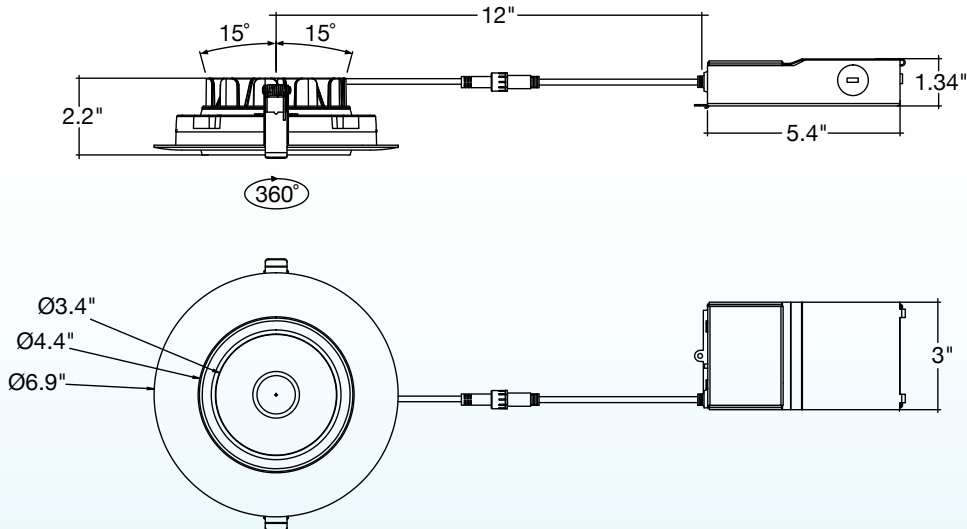

Optional Accessories (Order Separately)

New Construction Plates	Extension Cables	Emergency Backup ¹ (field install)	Optics
CUNV-NC-ICAT-7H Universal Plate with Hanging Bars	JBX-EXT-6'-2PIN 6' Extension	LED-EMB-25W-HV -0/10V-2P Up to 24W fixtures	OPTIC-75X24-24D 24 Degree Field Install Lens
CUNV-JBX-RI-XL Universal Rough In Plate Extra Long	JBX-EXT-10'-2PIN 10' Extension		OPTIC-75X24-60D 60 Degree Field Install Lens
	JBX-EXT-12'-2PIN 12' Extension		

1. Field installable.
Lasts 90 minutes

SnapTrim-Line: 6" Gimbal Downlights

Canless Series

FEATURES

DIMENSIONS

Specs and model numbers are subject to change with or without notice.

SnapTrim-Line: 6" Gimbal Downlights Canless Series