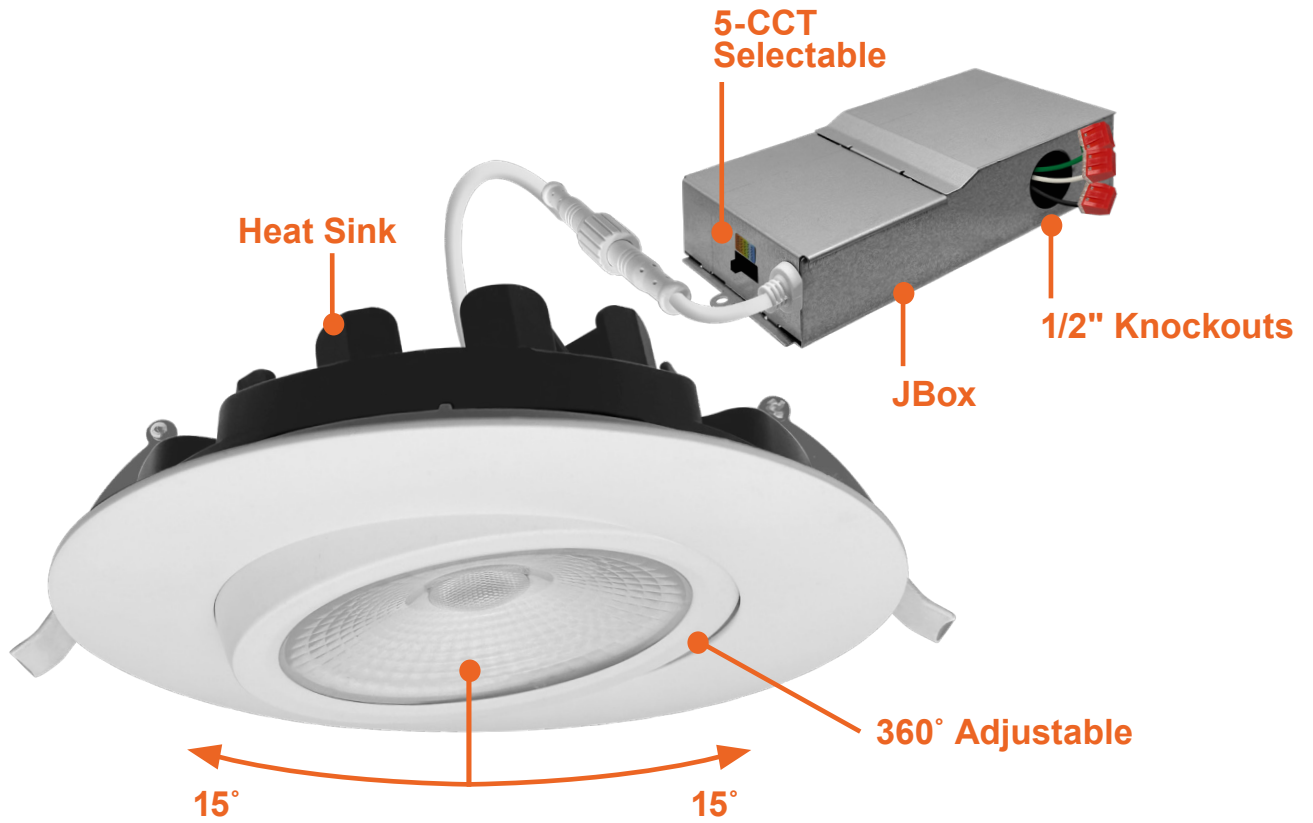

SnapTrim-Line: 6" Gimbal Downlights

Canless Series

Detail Specifications:

- Finish: White, Black
- IP54 Wet Location Rated
- Beam Angle: 38° standard, other options available
- Chip: COB Chip, R9 >50, CRI >90
- 3 Step MacAdam Ellipses
- Operating Temperature: -40° - 114° F
- Lens: Clear, non-yellowing
- Average life (L70) of 50,000 hours

Series	Beam Angle	Emergency
LED-DLJBX-ADJ-6-18W-5CCT-WH-R 18W • 1,500LM • White Round Trim	(Blank) 38° Degree	(Blank) No Emergency Backup
LED-DLJBX-ADJ-6-18W-5CCT-BLK-R 18W • 1,500LM • Black Round Trim	24D 24° Degree 60D 60° Degree	EMB Emergency Backup

Optional Accessories (Order Separately)

New Construction Plates	Extension Cables	Emergency Backup ¹ (field install)	Optics
CUNV-NC-ICAT-7H Universal Plate with Hanging Bars	JBX-EXT-6'-2PIN 6' Extension	LED-EMB-25W-HV -0/10V-2P Up to 24W fixtures	OPTIC-75X24-24D 24 Degree Field Install Lens
CUNV-JBX-RI-XL Universal Rough In Plate Extra Long	JBX-EXT-10'-2PIN 10' Extension		OPTIC-75X24-60D 60 Degree Field Install Lens
	JBX-EXT-12'-2PIN 12' Extension		

1. Field installable.
Lasts 90 minutes

SnapTrim-Line: 6" Gimbal Downlights

Canless Series

FEATURES

DIMENSIONS

Specs and model numbers are subject to change with or without notice.

SnapTrim-Line: 6" Gimbal Downlights Canless Series