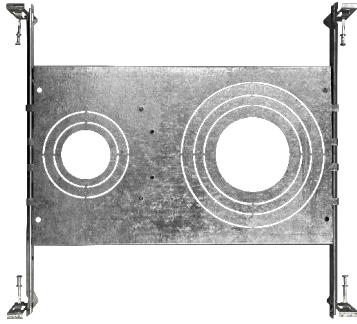

SnapTrim-Line: 6" Gimbal Downlights Canless Series

ACCESSORIES

CUNV-NC-ICAT-7H
Universal Pre-Mounting Plate
13 7/8" x 15 1/8"