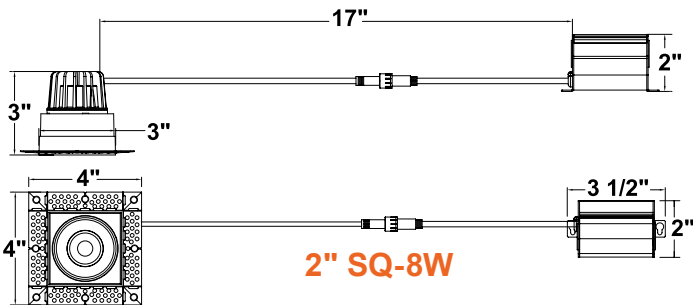

J-Box

1/2" Knockouts

Twist and Lock Design

5-CCT Selectable

Round

Square

DIMENSIONS

2" LED Downlights: Trimless-Line