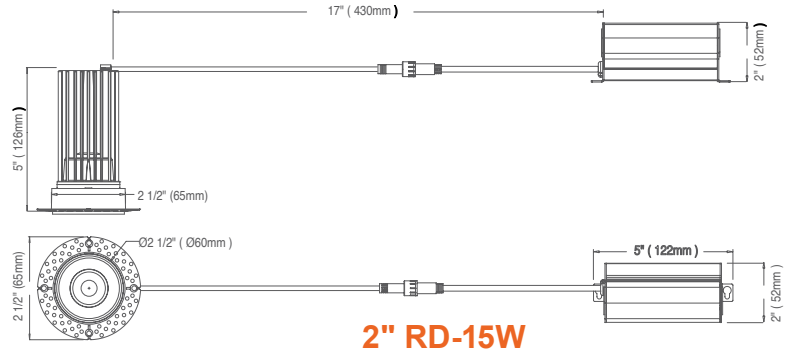

J-Box

1/2" Knockouts

Twist and Lock Design

5-CCT Selectable

Round

Square

DIMENSIONS

2" LED Downlights: Trimless-Line