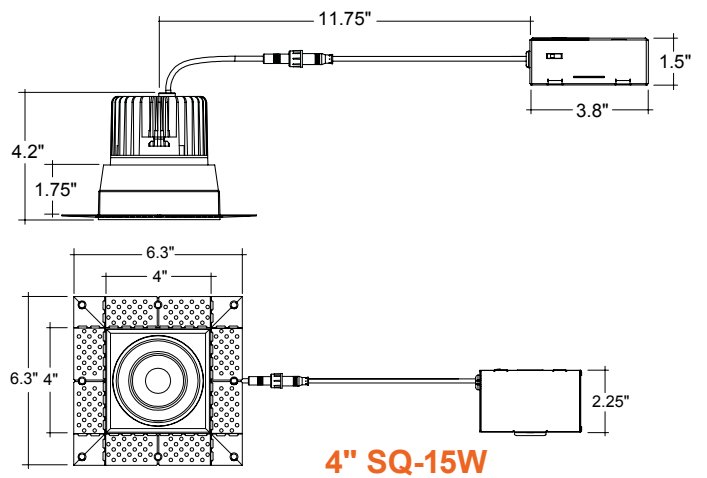

J-Box

1/2" Knockouts

Twist and Lock Design

5-CCT Selectable

Round

Square

DIMENSIONS

2" LED Downlights: Trimless-Line