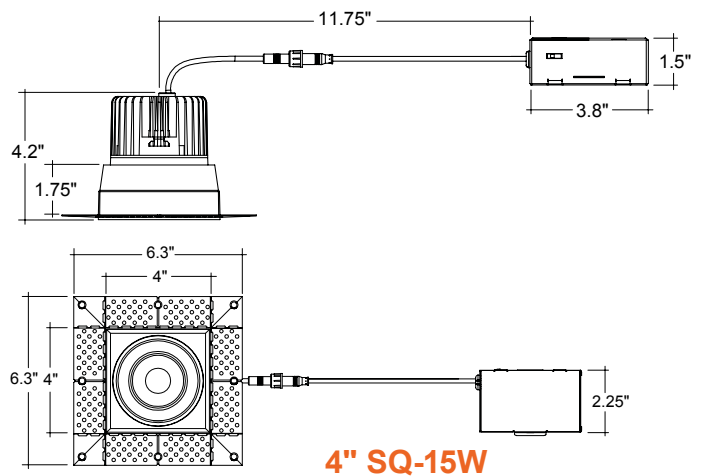

J-Box

1/2" Knockouts

Twist and Lock Design

5-CCT Selectable

Round

Square

DIMENSIONS

2" LED Downlights: Trimless-Line