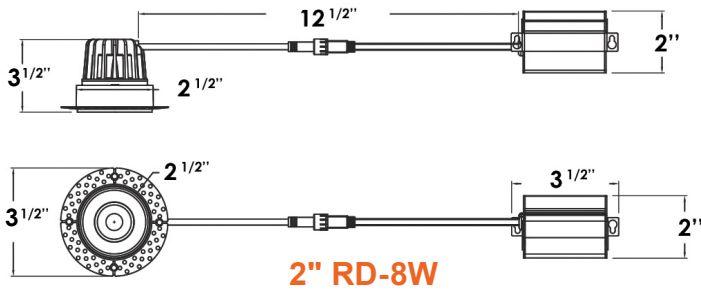

J-Box

1/2" Knockouts

Twist and Lock Design

5-CCT Selectable

Round

Square

DIMENSIONS

2" LED Downlights: Trimless-Line