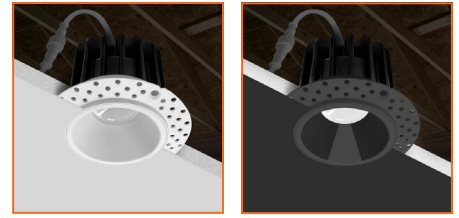

2" LED Downlights: Trimless-Line

5-CCT Selectable

FEATURES

Diecast Aluminum Heatsink

Trimless Mud Frame

J-Box

1/2" Knockouts

Twist and Lock Design

5-CCT Selectable

Round

DIMENSIONS