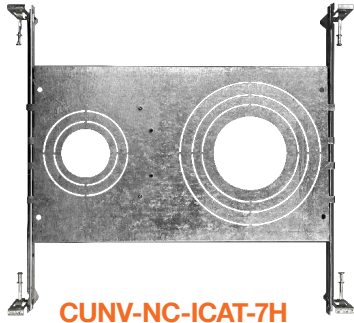

2" LED Downlights: Trimless-Line

5-CCT Selectable

CUNV-NC-ICAT-7H
Universal Pre-Mounting Plate
13 7/8" x 15 1/8"