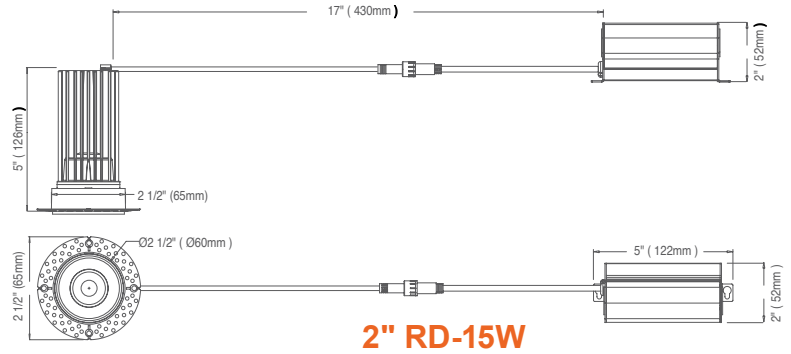

J-Box

1/2" Knockouts

Twist and Lock Design

5-CCT Selectable

Round

Square

DIMENSIONS

2" LED Downlights: Trimless-Line