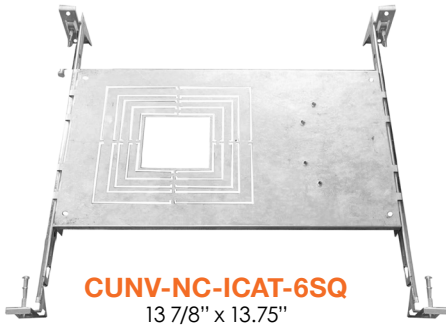

J-Box

1/2" Knockouts

Twist and Lock Design

5-CCT Selectable

Round

Square

DIMENSIONS

2" LED Downlights: Trimless-Line

5-CCT Selectable

CUNV-NC-ICAT-7H
Universal Pre-Mounting Plate
13 7/8" x 15 1/8"

CUNV-JBX-RI-XL
7" x 26"

CUNV-NC-ICAT-6SQ
13 7/8" x 13.75"

JBX-EXT
6' / 10' / 12' Extension Cable

LED-EMB-25W-HV-0/10V-2P

OPTIC-35X17-24D
OPTIC-35X17-60D
OPTIC-63X22-24D
OPTIC-63X22-60D