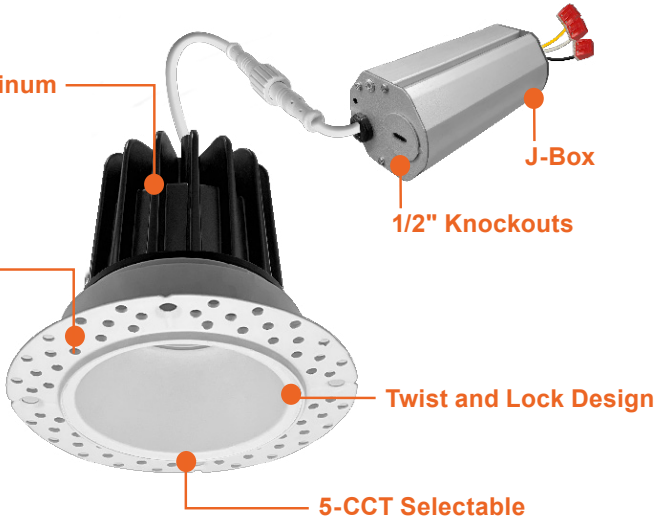

1. Only available in white

Optional Accessories (Order Separately)

New Construction Plates	Extension Cables	Emergency Backup ¹ (field install)	Optics
CUNV-NC-ICAT-7H Universal Plate with hanging bars (Round fixtures only)	JBX-EXT-6'-2PIN 6' Extension JBX-EXT-10'-2PIN 10' Extension JBX-EXT-12'-2PIN 12' Extension	LED-EMB-25W-HV -0/10V-2P Up to 24W fixtures	OPTIC-35X17-24D 2" 24 Degree Field Install Lens OPTIC-35X17-60D 2" 60 Degree Field Install Lens OPTIC-63X22-24D 4" 24 Degree Field Install Lens OPTIC-63X22-60D 4" 60 Degree Field Install Lens
CUNV-JBX-RI-XL Universal Rough In Plate Extra long (Round fixtures only)			
CUNV-NC-ICAT-6SQ 1, 2, 3.5, 4, 5, 6" w/ hanging bars. (Square fixtures only)			

1. Field installable. Lasts 90 minutes.

Specs and model numbers are subject to change with or without notice.

2" LED Downlights: Trimless-Line

5-CCT Selectable

FEATURES

Diecast Aluminum Heatsink

Trimless Mud Frame

J-Box

1/2" Knockouts

Twist and Lock Design

5-CCT Selectable

Round

Square

DIMENSIONS

2" LED Downlights: Trimless-Line