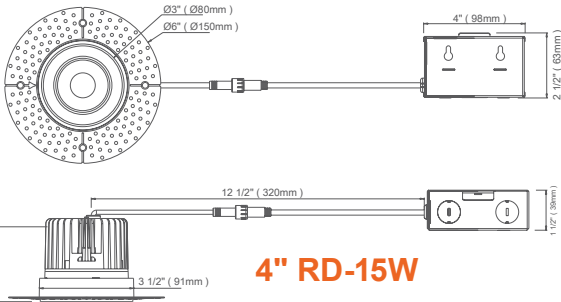

1. Only available in white

Optional Accessories (Order Separately)

New Construction Plates	Extension Cables	Emergency Backup ¹ (field install)	Optics
CUNV-NC-ICAT-7H Universal Plate with hanging bars (Round fixtures only)	JBX-EXT-6'-2PIN 6' Extension JBX-EXT-10'-2PIN 10' Extension JBX-EXT-12'-2PIN 12' Extension	LED-EMB-25W-HV -0/10V-2P Up to 24W fixtures	OPTIC-35X17-24D 2" 24 Degree Field Install Lens OPTIC-35X17-60D 2" 60 Degree Field Install Lens OPTIC-63X22-24D 4" 24 Degree Field Install Lens OPTIC-63X22-60D 4" 60 Degree Field Install Lens
CUNV-JBX-RI-XL Universal Rough In Plate Extra long (Round fixtures only)			
CUNV-NC-ICAT-6SQ 1, 2, 3.5, 4, 5, 6" w/ hanging bars. (Square fixtures only)			

J-Box

1/2" Knockouts

Twist and Lock Design

5-CCT Selectable

Round

Square

DIMENSIONS

2" LED Downlights: Trimless-Line