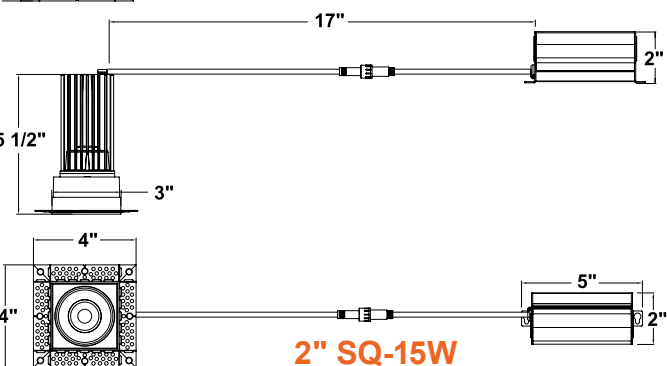

J-Box

1/2" Knockouts

Twist and Lock Design

5-CCT Selectable

Round

Square

DIMENSIONS

2" LED Downlights: Trimless-Line