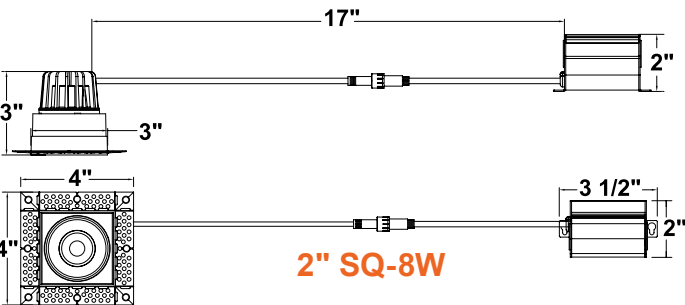

J-Box

1/2" Knockouts

Twist and Lock Design

5-CCT Selectable

Round

Square

DIMENSIONS

2" LED Downlights: Trimless-Line