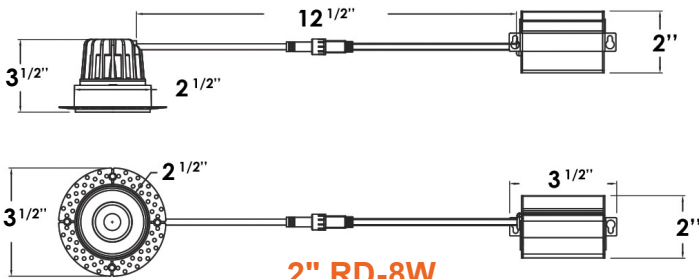

J-Box

1/2" Knockouts

Twist and Lock Design

5-CCT Selectable

Round

Square

DIMENSIONS

2" LED Downlights: Trimless-Line