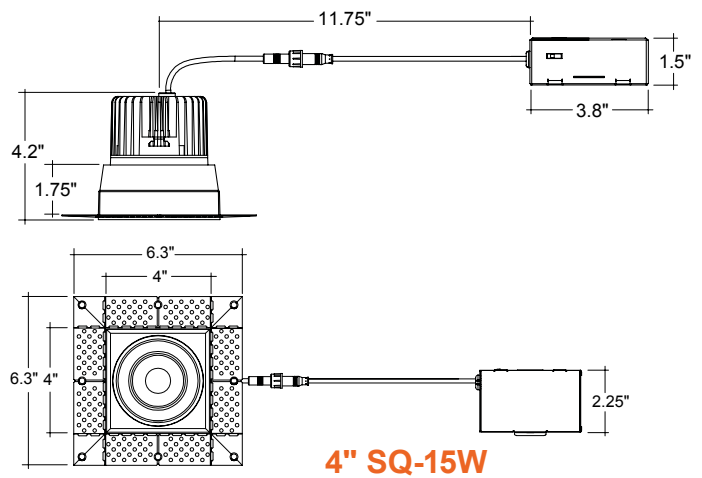

J-Box

1/2" Knockouts

Twist and Lock Design

5-CCT Selectable

Round

Square

DIMENSIONS

2" LED Downlights: Trimless-Line