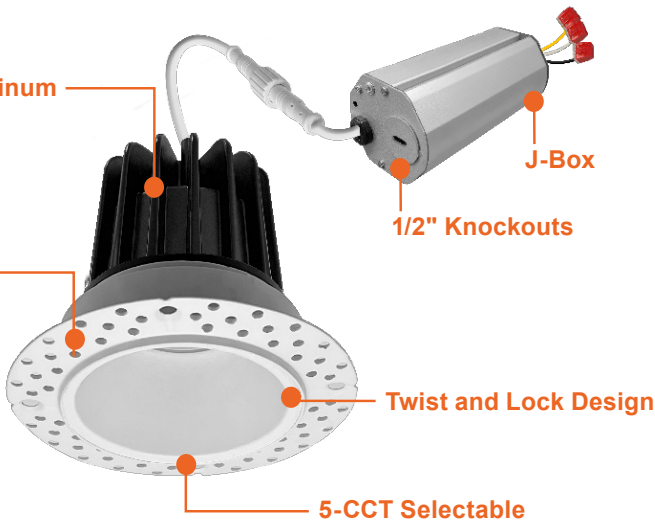

1. Only available in white

Optional Accessories (Order Separately)

New Construction Plates	Extension Cables	Emergency Backup ¹ (field install)	Optics
CUNV-NC-ICAT-7H Universal Plate with hanging bars (Round fixtures only)	JBX-EXT-6'-2PIN 6' Extension JBX-EXT-10'-2PIN 10' Extension JBX-EXT-12'-2PIN 12' Extension	LED-EMB-25W-HV -0/10V-2P Up to 24W fixtures	OPTIC-35X17-24D 2" 24 Degree Field Install Lens OPTIC-35X17-60D 2" 60 Degree Field Install Lens OPTIC-63X22-24D 4" 24 Degree Field Install Lens OPTIC-63X22-60D 4" 60 Degree Field Install Lens
CUNV-JBX-RI-XL Universal Rough In Plate Extra long (Round fixtures only)			
CUNV-NC-ICAT-6SQ 1, 2, 3.5, 4, 5, 6" w/ hanging bars. (Square fixtures only)			

1. Field installable. Lasts 90 minutes.

Specs and model numbers are subject to change with or without notice.

2" LED Downlights: Trimless-Line

5-CCT Selectable

FEATURES

Diecast Aluminum Heatsink

Trimless Mud Frame

J-Box

1/2" Knockouts

Twist and Lock Design

5-CCT Selectable

Round

Square

DIMENSIONS

2" LED Downlights: Trimless-Line