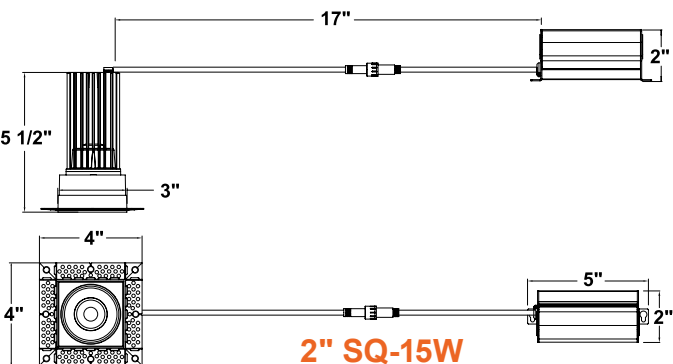

J-Box

1/2" Knockouts

Twist and Lock Design

5-CCT Selectable

Round

Square

DIMENSIONS

2" LED Downlights: Trimless-Line