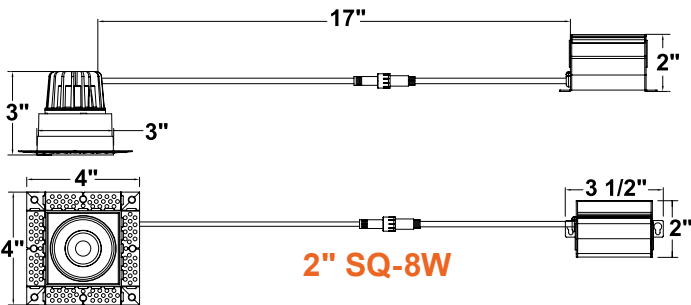

J-Box

1/2" Knockouts

Twist and Lock Design

5-CCT Selectable

Round

Square

DIMENSIONS

2" LED Downlights: Trimless-Line