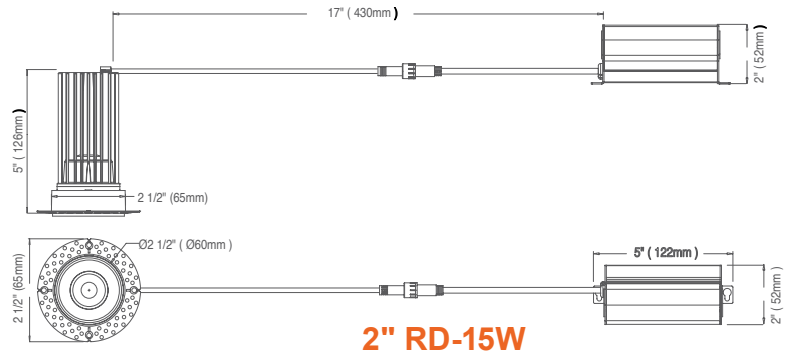

J-Box

1/2" Knockouts

Twist and Lock Design

5-CCT Selectable

Round

Square

DIMENSIONS

2" LED Downlights: Trimless-Line