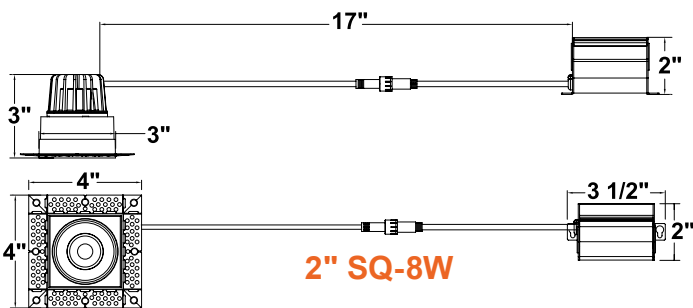

J-Box

1/2" Knockouts

Twist and Lock Design

5-CCT Selectable

Round

Square

DIMENSIONS

2" LED Downlights: Trimless-Line