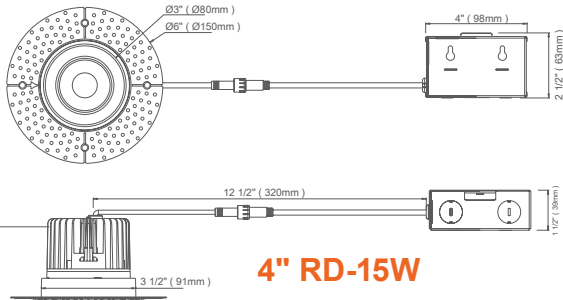

J-Box

1/2" Knockouts

Twist and Lock Design

5-CCT Selectable

Round

Square

DIMENSIONS

2" LED Downlights: Trimless-Line