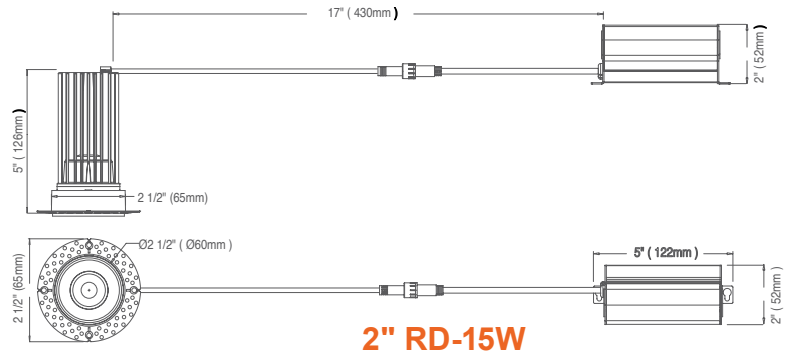

J-Box

1/2" Knockouts

Twist and Lock Design

5-CCT Selectable

Round

Square

DIMENSIONS

2" LED Downlights: Trimless-Line