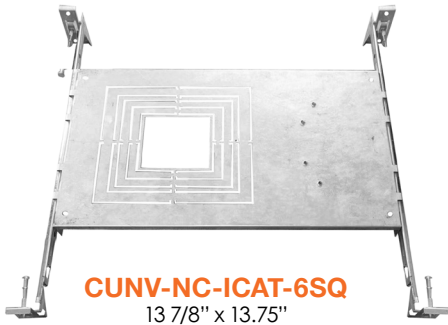

J-Box

1/2" Knockouts

Twist and Lock Design

5-CCT Selectable

Round

Square

DIMENSIONS

2" LED Downlights: Trimless-Line

5-CCT Selectable

CUNV-NC-ICAT-7H
Universal Pre-Mounting Plate
13 7/8" x 15 1/8"

CUNV-JBX-RI-XL
7" x 26"

CUNV-NC-ICAT-6SQ
13 7/8" x 13.75"

JBX-EXT
6' / 10' / 12' Extension Cable

LED-EMB-25W-HV-0/10V-2P

OPTIC-35X17-24D
OPTIC-35X17-60D
OPTIC-63X22-24D
OPTIC-63X22-60D