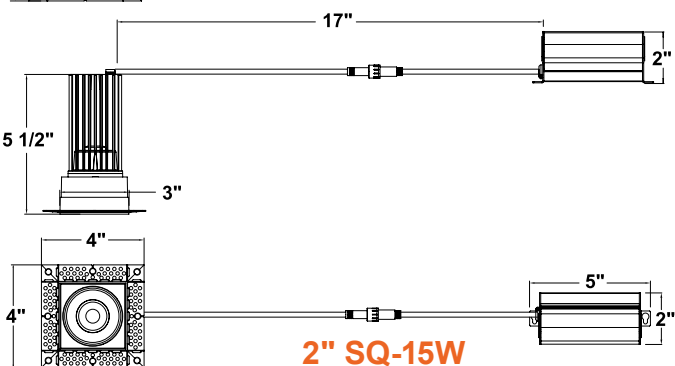

J-Box

1/2" Knockouts

Twist and Lock Design

5-CCT Selectable

Round

Square

DIMENSIONS

2" LED Downlights: Trimless-Line