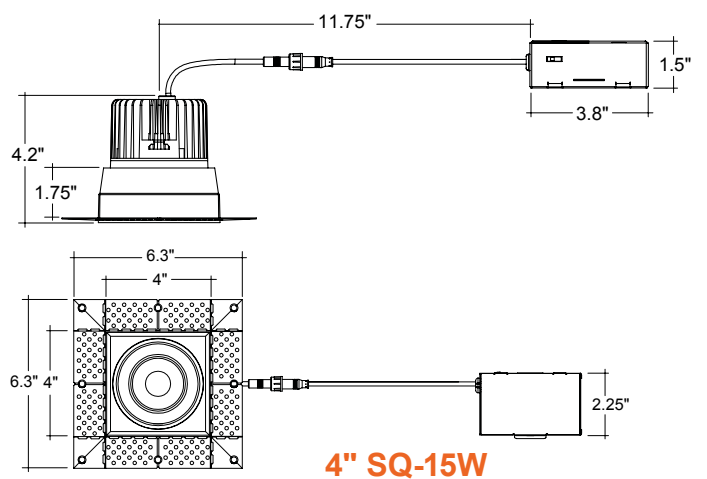

J-Box

1/2" Knockouts

Twist and Lock Design

5-CCT Selectable

Round

Square

DIMENSIONS

2" LED Downlights: Trimless-Line