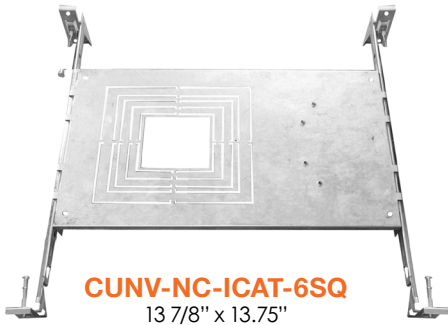

### DIMENSIONS

## 5-CCT Selectable

**CUNV-NC-ICAT-7H**  
Universal Pre-Mounting Plate  
13 7/8" x 15 1/8"

**CUNV-JBX-RI-XL**  
7" x 26"

**CUNV-NC-ICAT-6SQ**  
13 7/8" x 13.75"

**JBX-EXT**  
6' / 10' / 12' Extension Cable