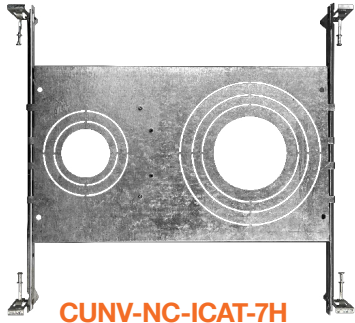

2" LED Downlights: Trimless-Line

5-CCT Selectable

CUNV-NC-ICAT-7H
Universal Pre-Mounting Plate
13 7/8" x 15 1/8"