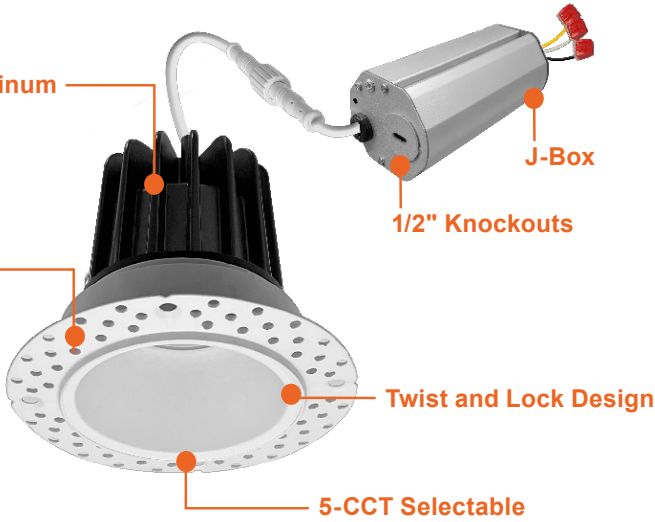

2" LED Downlights: Trimless-Line

5-CCT Selectable

FEATURES

Diecast Aluminum Heatsink

Trimless Mud Frame

J-Box

1/2" Knockouts

Twist and Lock Design

5-CCT Selectable