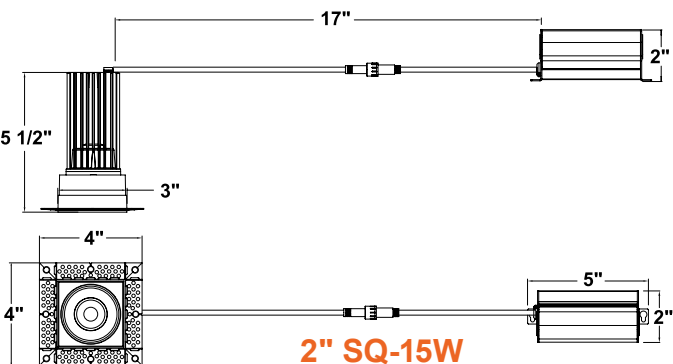

Twist and Lock Design

5-CCT Selectable

Round

Square

DIMENSIONS

2" LED Downlights: Trimless-Line

5-CCT Selectable

CUNV-NC-ICAT-7H
Universal Pre-Mounting Plate
13 7/8" x 15 1/8"