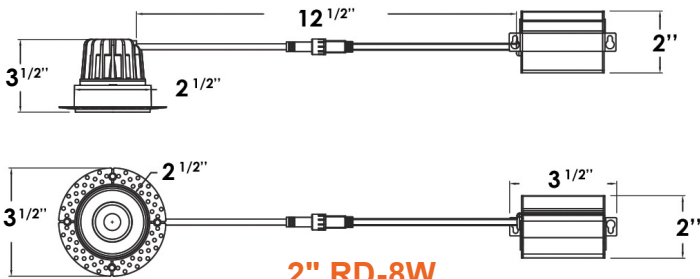

Twist and Lock Design

5-CCT Selectable

Round

Square

DIMENSIONS

2" LED Downlights: Trimless-Line

5-CCT Selectable

CUNV-NC-ICAT-7H
Universal Pre-Mounting Plate
13 7/8" x 15 1/8"

CONSTRUCTION PLATES

Accessory	Description
CUNV-NC-ICAT-7H	1" 2"3" 3.5" 4" 5" 6" Universal Pre-Mounting New Construction Plate (Round fixtures only)
CUNV-JBX-RI-XL	Universal tough in plate Extra Long (Round fixtures only)
CUNV-NC-ICAT-6SQ	1, 2, 3.5, 4, 5, 6" w/ hanging bars. (Square fixtures only)