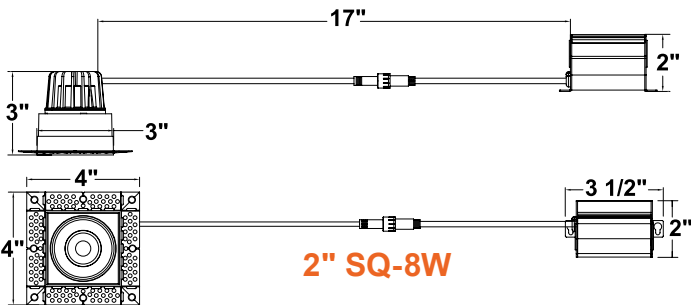

Twist and Lock Design

5-CCT Selectable

Round

Square

DIMENSIONS

2" LED Downlights: Trimless-Line

5-CCT Selectable

CUNV-NC-ICAT-7H
Universal Pre-Mounting Plate
13 7/8" x 15 1/8"