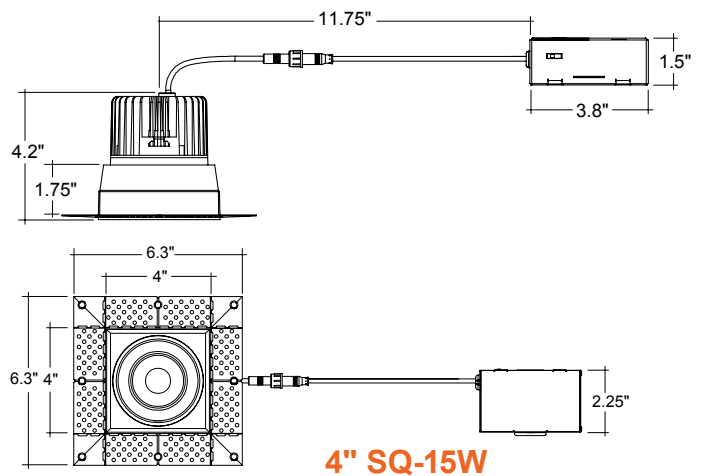

Twist and Lock Design

5-CCT Selectable

Round

Square

DIMENSIONS

2" LED Downlights: Trimless-Line

5-CCT Selectable

CUNV-NC-ICAT-7H
Universal Pre-Mounting Plate
13 7/8" x 15 1/8"