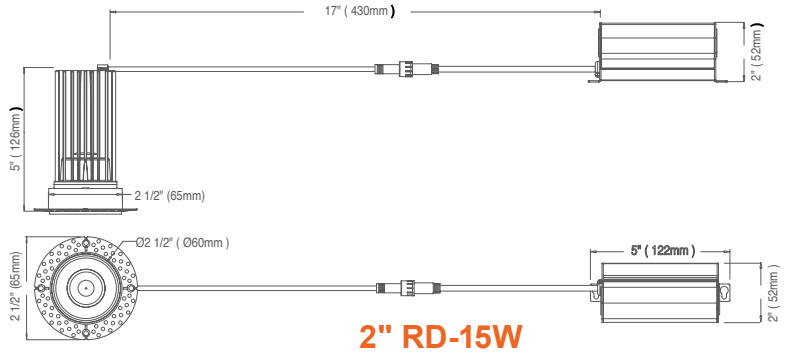

Twist and Lock Design

5-CCT Selectable

Round

Square

DIMENSIONS

2" LED Downlights: Trimless-Line

5-CCT Selectable

CUNV-NC-ICAT-7H
Universal Pre-Mounting Plate
13 7/8" x 15 1/8"

CONSTRUCTION PLATES

Accessory	Description
CUNV-NC-ICAT-7H	1" 2"3" 3.5" 4" 5" 6" Universal Pre-Mounting New Construction Plate (Round fixtures only)
CUNV-JBX-RI-XL	Universal tough in plate Extra Long (Round fixtures only)
CUNV-NC-ICAT-6SQ	1, 2, 3.5, 4, 5, 6" w/ hanging bars. (Square fixtures only)