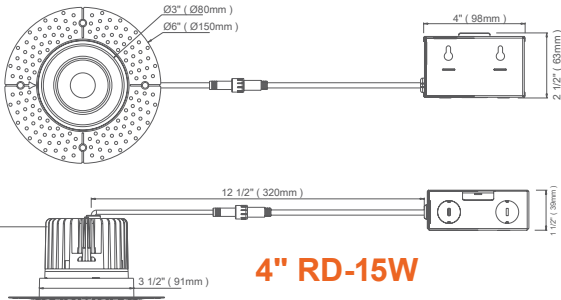

1. Only available in white

Optional Accessories (Order Separately)

New Construction Plates	Extension Cables	Emergency Backup ¹ (field install)	Optics
CUNV-NC-ICAT-7H Universal Plate with hanging bars (Round fixtures only)	JBX-EXT-6'-2PIN 6' Extension JBX-EXT-10'-2PIN 10' Extension JBX-EXT-12'-2PIN 12' Extension	LED-EMB-25W-HV-0/10V-2P Up to 24W fixtures	OPTIC-35X17-24D 2" 24 Degree Field Install Lens OPTIC-35X17-60D 2" 60 Degree Field Install Lens OPTIC-63X22-24D 4" 24 Degree Field Install Lens OPTIC-63X22-60D 4" 60 Degree Field Install Lens
CUNV-JBX-RI-XL Universal Rough In Plate Extra long (Round fixtures only)			
CUNV-NC-ICAT-6SQ 1, 2, 3.5, 4, 5, 6" w/ hanging bars. (Square fixtures only)			

Twist and Lock Design

5-CCT Selectable

Round

Square

DIMENSIONS

2" LED Downlights: Trimless-Line

5-CCT Selectable

CUNV-NC-ICAT-7H
Universal Pre-Mounting Plate
13 7/8" x 15 1/8"

CONSTRUCTION PLATES

Accessory	Description
CUNV-NC-ICAT-7H	1" 2"3" 3.5" 4" 5" 6" Universal Pre-Mounting New Construction Plate (Round fixtures only)
CUNV-JBX-RI-XL	Universal tough in plate Extra Long (Round fixtures only)
CUNV-NC-ICAT-6SQ	1, 2, 3.5, 4, 5, 6" w/ hanging bars. (Square fixtures only)