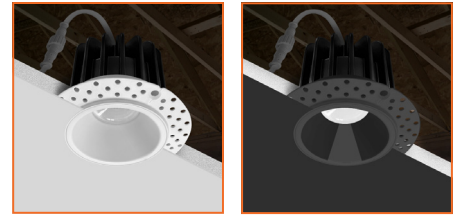

2" LED Downlights: Trimless-Line

5-CCT Selectable

R	Round
SQ	Square
WH	White
BLK	Black

Detail Specification:

- Finish: White, Black
- Wet Location Rated
- Beam Angle: 38° standard, other options available
- Chip: COB Chip, R9 >50, CRI >90
- 2 Step MacAdam Ellipses
- Operating Temperature: -40° - 114° F
- Lens: Clear
- Average life (L70) of 50,000 hours

1. Only available in white

Optional Accessories (Order Separately)

New Construction Plates	Extension Cables	Emergency Backup ¹ (field install)	Optics
CUNV-NC-ICAT-7H Universal Plate with hanging bars (Round fixtures only)	JBX-EXT-6'-2PIN 6' Extension JBX-EXT-10'-2PIN 10' Extension JBX-EXT-12'-2PIN 12' Extension	LED-EMB-25W-HV-0/10V-2P Up to 24W fixtures	OPTIC-35X17-24D 2" 24 Degree Field Install Lens OPTIC-35X17-60D 2" 60 Degree Field Install Lens OPTIC-63X22-24D 4" 24 Degree Field Install Lens OPTIC-63X22-60D 4" 60 Degree Field Install Lens
CUNV-JBX-RI-XL Universal Rough In Plate Extra long (Round fixtures only)			
CUNV-NC-ICAT-6SQ 1, 2, 3.5, 4, 5, 6" w/ hanging bars. (Square fixtures only)			

1. Field installable. Lasts 90 minutes.

2" LED Downlights: Trimless-Line

5-CCT Selectable

FEATURES

Diecast Aluminum Heatsink

Trimless Mud Frame

5-CCT Selectable

Round