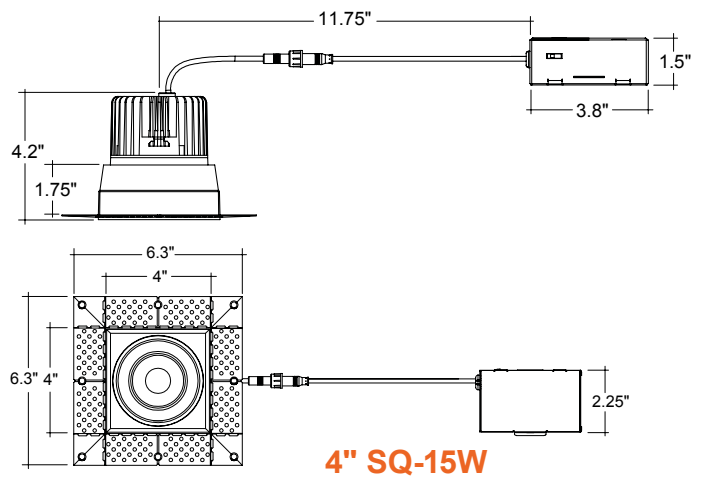

Square

DIMENSIONS

2" LED Downlights: Trimless-Line

5-CCT Selectable

CUNV-NC-ICAT-7H
Universal Pre-Mounting Plate
13 7/8" x 15 1/8"

CUNV-JBX-RI-XL
7" x 26"

CUNV-NC-ICAT-6SQ
13 7/8" x 13.75"

JBX-EXT
6' / 10' / 12' Extension Cable