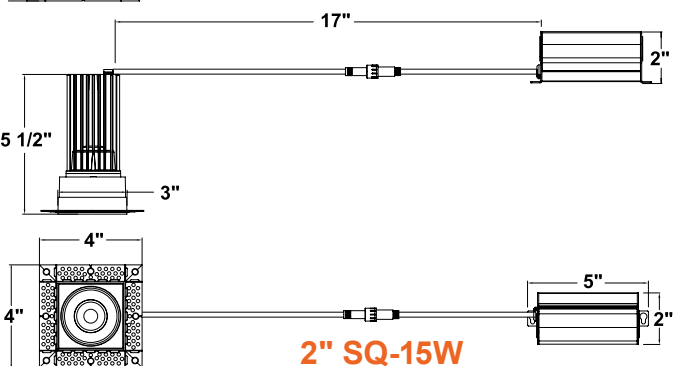

1. Only available in white

Optional Accessories (Order Separately)

New Construction Plates	Extension Cables	Emergency Backup ¹ (field install)	Optics
CUNV-NC-ICAT-7H Universal Plate with hanging bars (Round fixtures only)	JBX-EXT-6'-2PIN 6' Extension JBX-EXT-10'-2PIN 10' Extension JBX-EXT-12'-2PIN 12' Extension	LED-EMB-25W-HV-0/10V-2P Up to 24W fixtures	OPTIC-35X17-24D 2" 24 Degree Field Install Lens OPTIC-35X17-60D 2" 60 Degree Field Install Lens OPTIC-63X22-24D 4" 24 Degree Field Install Lens OPTIC-63X22-60D 4" 60 Degree Field Install Lens
CUNV-JBX-RI-XL Universal Rough In Plate Extra long (Round fixtures only)			
CUNV-NC-ICAT-6SQ 1, 2, 3.5, 4, 5, 6" w/ hanging bars. (Square fixtures only)			

Square

DIMENSIONS

2" LED Downlights: Trimless-Line

5-CCT Selectable

CUNV-NC-ICAT-7H
Universal Pre-Mounting Plate
13 7/8" x 15 1/8"

CUNV-JBX-RI-XL
7" x 26"

CUNV-NC-ICAT-6SQ
13 7/8" x 13.75"

JBX-EXT
6' / 10' / 12' Extension Cable