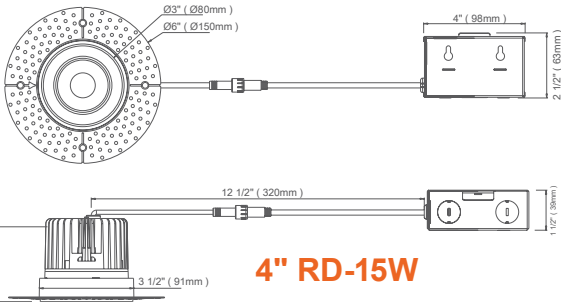

1. Only available in white

Optional Accessories (Order Separately)

New Construction Plates	Extension Cables	Emergency Backup ¹ (field install)	Optics
CUNV-NC-ICAT-7H Universal Plate with hanging bars (Round fixtures only)	JBX-EXT-6'-2PIN 6' Extension JBX-EXT-10'-2PIN 10' Extension JBX-EXT-12'-2PIN 12' Extension	LED-EMB-25W-HV-0/10V-2P Up to 24W fixtures	OPTIC-35X17-24D 2" 24 Degree Field Install Lens OPTIC-35X17-60D 2" 60 Degree Field Install Lens OPTIC-63X22-24D 4" 24 Degree Field Install Lens OPTIC-63X22-60D 4" 60 Degree Field Install Lens
CUNV-JBX-RI-XL Universal Rough In Plate Extra long (Round fixtures only)			
CUNV-NC-ICAT-6SQ 1, 2, 3.5, 4, 5, 6" w/ hanging bars. (Square fixtures only)			

Square

DIMENSIONS

2" LED Downlights: Trimless-Line

5-CCT Selectable

CUNV-NC-ICAT-7H
Universal Pre-Mounting Plate
13 7/8" x 15 1/8"

CUNV-JBX-RI-XL
7" x 26"

CUNV-NC-ICAT-6SQ
13 7/8" x 13.75"

JBX-EXT
6' / 10' / 12' Extension Cable