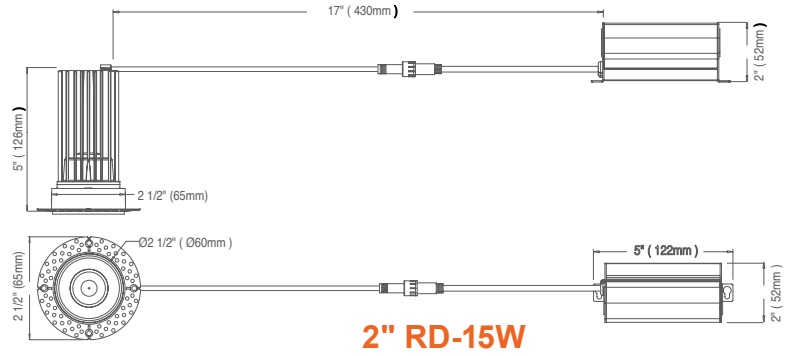

1. Only available in white

Optional Accessories (Order Separately)

New Construction Plates	Extension Cables	Emergency Backup ¹ (field install)	Optics
CUNV-NC-ICAT-7H Universal Plate with hanging bars (Round fixtures only)	JBX-EXT-6'-2PIN 6' Extension JBX-EXT-10'-2PIN 10' Extension JBX-EXT-12'-2PIN 12' Extension	LED-EMB-25W-HV-0/10V-2P Up to 24W fixtures	OPTIC-35X17-24D 2" 24 Degree Field Install Lens OPTIC-35X17-60D 2" 60 Degree Field Install Lens OPTIC-63X22-24D 4" 24 Degree Field Install Lens OPTIC-63X22-60D 4" 60 Degree Field Install Lens
CUNV-JBX-RI-XL Universal Rough In Plate Extra long (Round fixtures only)			
CUNV-NC-ICAT-6SQ 1, 2, 3.5, 4, 5, 6" w/ hanging bars. (Square fixtures only)			

Square

DIMENSIONS

2" LED Downlights: Trimless-Line

5-CCT Selectable

CUNV-NC-ICAT-7H
Universal Pre-Mounting Plate
13 7/8" x 15 1/8"

CUNV-JBX-RI-XL
7" x 26"

CUNV-NC-ICAT-6SQ
13 7/8" x 13.75"

JBX-EXT
6' / 10' / 12' Extension Cable