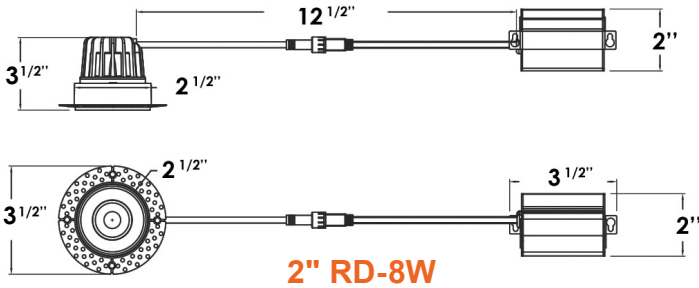

1. Only available in white

Optional Accessories (Order Separately)

New Construction Plates	Extension Cables	Emergency Backup ¹ (field install)	Optics
CUNV-NC-ICAT-7H Universal Plate with hanging bars (Round fixtures only)	JBX-EXT-6'-2PIN 6' Extension JBX-EXT-10'-2PIN 10' Extension JBX-EXT-12'-2PIN 12' Extension	LED-EMB-25W-HV-0/10V-2P Up to 24W fixtures	OPTIC-35X17-24D 2" 24 Degree Field Install Lens OPTIC-35X17-60D 2" 60 Degree Field Install Lens OPTIC-63X22-24D 4" 24 Degree Field Install Lens OPTIC-63X22-60D 4" 60 Degree Field Install Lens
CUNV-JBX-RI-XL Universal Rough In Plate Extra long (Round fixtures only)			
CUNV-NC-ICAT-6SQ 1, 2, 3.5, 4, 5, 6" w/ hanging bars. (Square fixtures only)			

Square

DIMENSIONS

2" LED Downlights: Trimless-Line

5-CCT Selectable

CUNV-NC-ICAT-7H
Universal Pre-Mounting Plate
13 7/8" x 15 1/8"

CUNV-JBX-RI-XL
7" x 26"

CUNV-NC-ICAT-6SQ
13 7/8" x 13.75"

JBX-EXT
6' / 10' / 12' Extension Cable