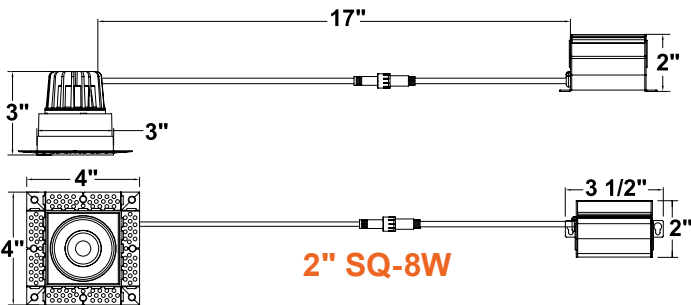

1. Only available in white

Optional Accessories (Order Separately)

New Construction Plates	Extension Cables	Emergency Backup ¹ (field install)	Optics
CUNV-NC-ICAT-7H Universal Plate with hanging bars (Round fixtures only)	JBX-EXT-6'-2PIN 6' Extension JBX-EXT-10'-2PIN 10' Extension JBX-EXT-12'-2PIN 12' Extension	LED-EMB-25W-HV-0/10V-2P Up to 24W fixtures	OPTIC-35X17-24D 2" 24 Degree Field Install Lens OPTIC-35X17-60D 2" 60 Degree Field Install Lens OPTIC-63X22-24D 4" 24 Degree Field Install Lens OPTIC-63X22-60D 4" 60 Degree Field Install Lens
CUNV-JBX-RI-XL Universal Rough In Plate Extra long (Round fixtures only)			
CUNV-NC-ICAT-6SQ 1, 2, 3.5, 4, 5, 6" w/ hanging bars. (Square fixtures only)			

Square

DIMENSIONS

2" LED Downlights: Trimless-Line

5-CCT Selectable

CUNV-NC-ICAT-7H
Universal Pre-Mounting Plate
13 7/8" x 15 1/8"

CUNV-JBX-RI-XL
7" x 26"

CUNV-NC-ICAT-6SQ
13 7/8" x 13.75"

JBX-EXT
6' / 10' / 12' Extension Cable