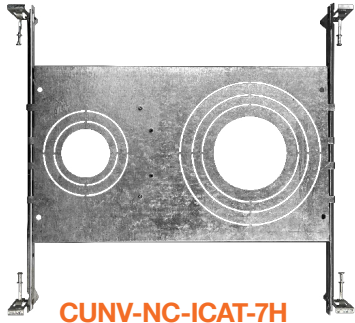

1. Field installable. Lasts 90 minutes.

2" LED Downlights: Trimless-Line

5-CCT Selectable

FEATURES

Diecast Aluminum Heatsink

Trimless Mud Frame

5-CCT Selectable

Round

Square

DIMENSIONS

2" LED Downlights: Trimless-Line

5-CCT Selectable

CUNV-NC-ICAT-7H
Universal Pre-Mounting Plate
13 7/8" x 15 1/8"

CUNV-JBX-RI-XL
7" x 26"

CUNV-NC-ICAT-6SQ
13 7/8" x 13.75"

JBX-EXT
6' / 10' / 12' Extension Cable