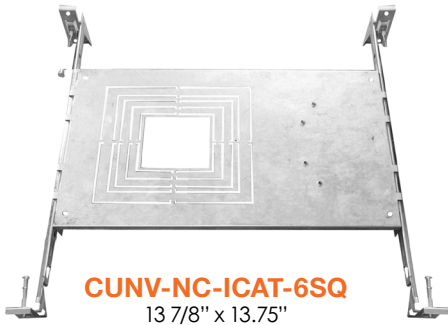

Square

DIMENSIONS

2" LED Downlights: Trimless-Line

5-CCT Selectable

CUNV-NC-ICAT-7H
Universal Pre-Mounting Plate
13 7/8" x 15 1/8"

CUNV-JBX-RI-XL
7" x 26"

CUNV-NC-ICAT-6SQ
13 7/8" x 13.75"

JBX-EXT
6' / 10' / 12' Extension Cable