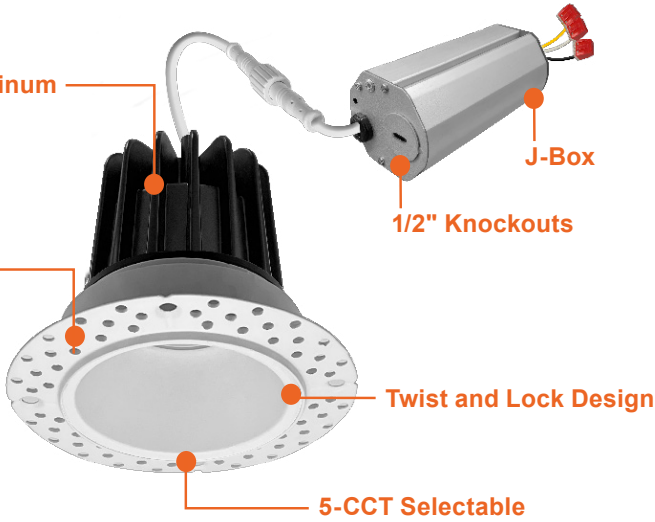

1. Only available in white

Optional Accessories (Order Separately)

New Construction Plates	Extension Cables	Emergency Backup 1 (field install)	Optics
CUNV-NC-ICAT-7H Universal Plate with hanging bars (Round fixtures only)	JBX-EXT-6'-2PIN 6' Extension JBX-EXT-10'-2PIN 10' Extension CUNV-JBX-RI-XL Universal Rough In Plate Extra long (Round fixtures only)	LED-EMB-25W-HV -0/10V-2P Up to 24W fixtures	OPTIC-35X17-24D 2" 24 Degree Field Install Lens OPTIC-35X17-60D 2" 60 Degree Field Install Lens OPTIC-63X22-24D 4" 24 Degree Field Install Lens OPTIC-63X22-60D 4" 60 Degree Field Install Lens
CUNV-NC-ICAT-6SQ 1, 2, 3.5, 4, 5, 6" w/ hanging bars. (Square fixtures only)	JBX-EXT-12'-2PIN 12' Extension		

1. Field installable. Lasts 90 minutes.

2" LED Downlights: Trimless-Line

5-CCT Selectable

FEATURES

Diecast Aluminum Heatsink

Trimless Mud Frame

J-Box

1/2" Knockouts

Twist and Lock Design

5-CCT Selectable

Round

Square

DIMENSIONS

2" LED Downlights: Trimless-Line

5-CCT Selectable

CUNV-NC-ICAT-7H
Universal Pre-Mounting Plate
13 7/8" x 15 1/8"