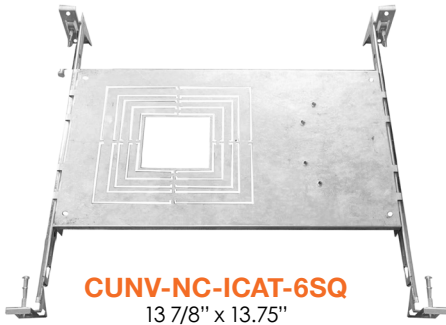

CUNV-NC-ICAT-6SQ
13 7/8" x 13.75"