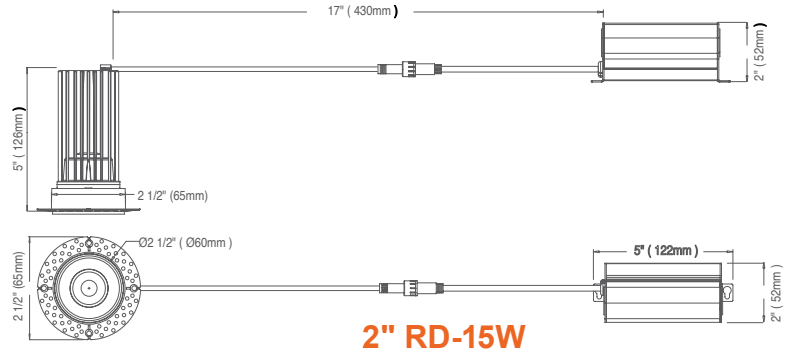

Twist and Lock Design

5-CCT Selectable

Round

Square

DIMENSIONS

2" LED Downlights: Trimless-Line

5-CCT Selectable

CUNV-NC-ICAT-7H
Universal Pre-Mounting Plate
13 7/8" x 15 1/8"

CONSTRUCTION PLATES

Accessory	Description
CUNV-NC-ICAT-7H	1" 2"3" 3.5" 4" 5" 6" Universal Pre-Mounting New Construction Plate (Round fixtures only)
CUNV-JBX-RI-XL	Universal tough in plate Extra Long (Round fixtures only)
CUNV-NC-ICAT-6SQ	1, 2, 3.5, 4, 5, 6" w/ hanging bars. (Square fixtures only)