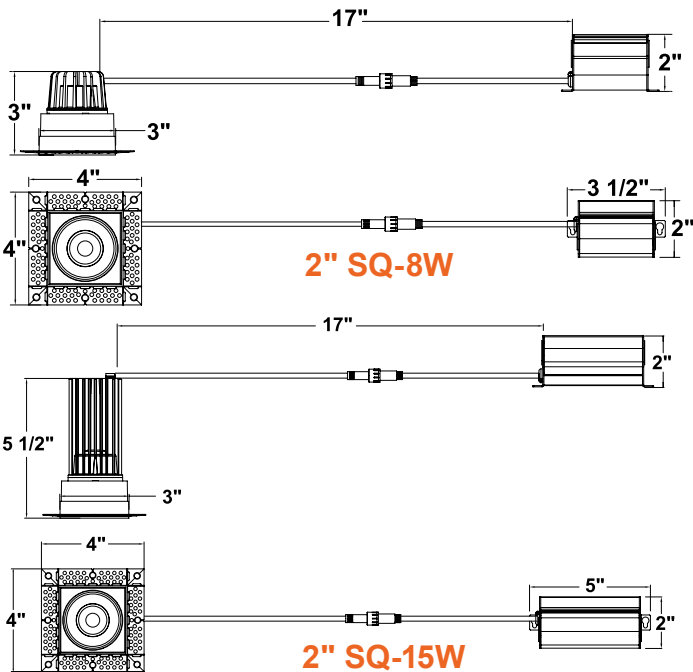

1. Only available in white

Optional Accessories (Order Separately)

New Construction Plates	Extension Cables	Emergency Backup 1 (field install)	Optics
CUNV-NC-ICAT-7H Universal Plate with hanging bars (Round fixtures only)	JBX-EXT-6'-2PIN 6' Extension JBX-EXT-10'-2PIN 10' Extension CUNV-JBX-RI-XL Universal Rough In Plate Extra long (Round fixtures only)	LED-EMB-25W-HV -0/10V-2P Up to 24W fixtures	OPTIC-35X17-24D 2" 24 Degree Field Install Lens OPTIC-35X17-60D 2" 60 Degree Field Install Lens OPTIC-63X22-24D 4" 24 Degree Field Install Lens OPTIC-63X22-60D 4" 60 Degree Field Install Lens
CUNV-NC-ICAT-6SQ 1, 2, 3.5, 4, 5, 6" w/ hanging bars. (Square fixtures only)	JBX-EXT-12'-2PIN 12' Extension		

Twist and Lock Design

5-CCT Selectable

Round

Square

DIMENSIONS

2" LED Downlights: Trimless-Line

5-CCT Selectable

CUNV-NC-ICAT-7H
Universal Pre-Mounting Plate
13 7/8" x 15 1/8"

CONSTRUCTION PLATES

Accessory	Description
CUNV-NC-ICAT-7H	1" 2"3" 3.5" 4" 5" 6" Universal Pre-Mounting New Construction Plate (Round fixtures only)
CUNV-JBX-RI-XL	Universal tough in plate Extra Long (Round fixtures only)
CUNV-NC-ICAT-6SQ	1, 2, 3.5, 4, 5, 6" w/ hanging bars. (Square fixtures only)

OPTICS

Accessory	Description
OPTIC-35X17-24D	2" 24 Degree Field Install Lens
OPTIC-35X17-60D	2" 60 Degree Field Install Lens
OPTIC-63X22-24D	4" 24 Degree Field Install Lens
OPTIC-63X22-60	4" 60 Degree Field Install Lens