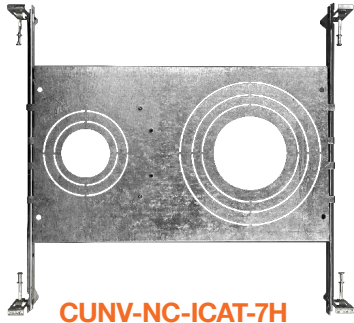

Twist and Lock Design

5-CCT Selectable

Round

Square

DIMENSIONS

2" LED Downlights: Trimless-Line

5-CCT Selectable

CUNV-NC-ICAT-7H
Universal Pre-Mounting Plate
13 7/8" x 15 1/8"