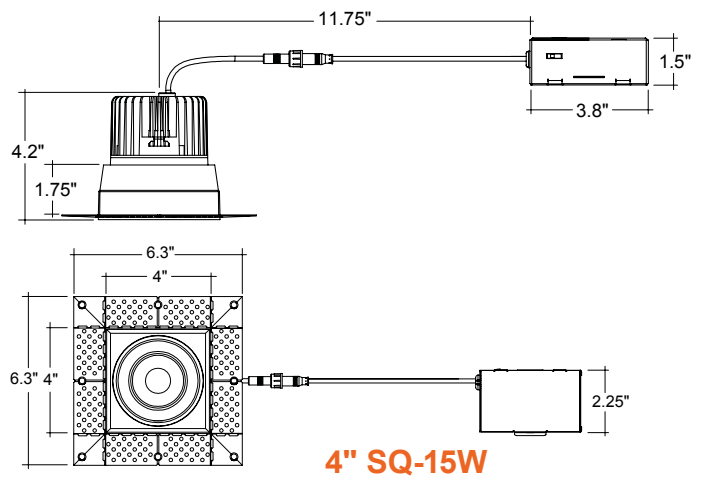

Twist and Lock Design

5-CCT Selectable

Round

Square

DIMENSIONS

2" LED Downlights: Trimless-Line

5-CCT Selectable

CUNV-NC-ICAT-7H
Universal Pre-Mounting Plate
13 7/8" x 15 1/8"