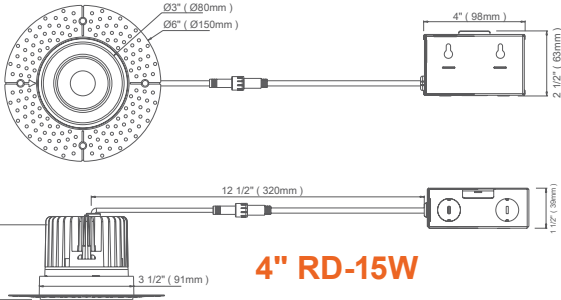

1. Only available in white

Optional Accessories (Order Separately)

New Construction Plates	Extension Cables	Emergency Backup 1 (field install)	Optics
CUNV-NC-ICAT-7H Universal Plate with hanging bars (Round fixtures only)	JBX-EXT-6'-2PIN 6' Extension JBX-EXT-10'-2PIN 10' Extension CUNV-JBX-RI-XL Universal Rough In Plate Extra long (Round fixtures only)	LED-EMB-25W-HV -0/10V-2P Up to 24W fixtures	OPTIC-35X17-24D 2" 24 Degree Field Install Lens OPTIC-35X17-60D 2" 60 Degree Field Install Lens OPTIC-63X22-24D 4" 24 Degree Field Install Lens OPTIC-63X22-60D 4" 60 Degree Field Install Lens
CUNV-NC-ICAT-6SQ 1, 2, 3.5, 4, 5, 6" w/ hanging bars. (Square fixtures only)	JBX-EXT-12'-2PIN 12' Extension		

Twist and Lock Design

5-CCT Selectable

Round

Square

DIMENSIONS

2" LED Downlights: Trimless-Line

5-CCT Selectable

CUNV-NC-ICAT-7H
Universal Pre-Mounting Plate
13 7/8" x 15 1/8"

CONSTRUCTION PLATES

Accessory	Description
CUNV-NC-ICAT-7H	1" 2"3" 3.5" 4" 5" 6" Universal Pre-Mounting New Construction Plate (Round fixtures only)
CUNV-JBX-RI-XL	Universal tough in plate Extra Long (Round fixtures only)
CUNV-NC-ICAT-6SQ	1, 2, 3.5, 4, 5, 6" w/ hanging bars. (Square fixtures only)