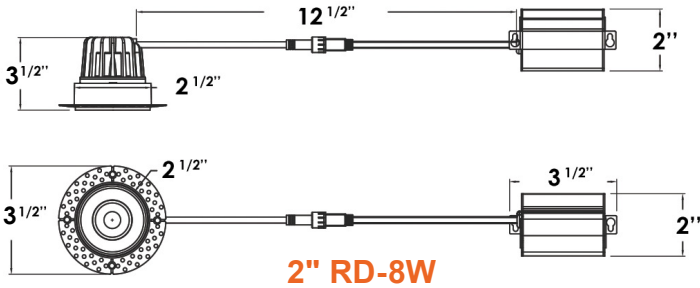

Twist and Lock Design

5-CCT Selectable

Round

Square

DIMENSIONS

2" LED Downlights: Trimless-Line

5-CCT Selectable

CUNV-NC-ICAT-7H
Universal Pre-Mounting Plate
13 7/8" x 15 1/8"

CONSTRUCTION PLATES

Accessory	Description
CUNV-NC-ICAT-7H	1" 2"3" 3.5" 4" 5" 6" Universal Pre-Mounting New Construction Plate (Round fixtures only)
CUNV-JBX-RI-XL	Universal tough in plate Extra Long (Round fixtures only)
CUNV-NC-ICAT-6SQ	1, 2, 3.5, 4, 5, 6" w/ hanging bars. (Square fixtures only)