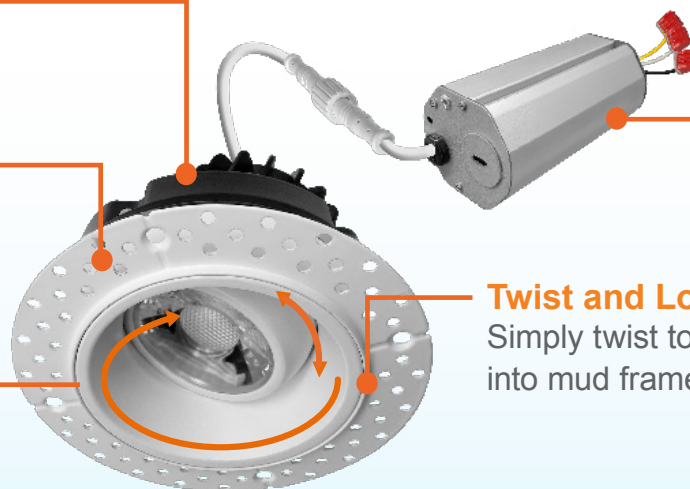

2" LED Trimless Gimbal Downlight

5 CCT Selectable: 27/30/35/40/50K

Detail Specification:

- Wet Location Rated
- Wet Location Rated
- CRI 90 COB LED Chip, R9>50
- 120V Driver
- 38° Beam Angle
- Operating Temperature: 0°F ~ +113°F
- PF >0.9
- Triac and ELV Dimmable Down to 5%

Specs and model numbers are subject to change with or without notice.

2" LED Trimless Gimbal Downlight

5 CCT Selectable: 27/30/35/40/50K

Cut-Out Size

• 2" Gimbal Round: 3"

Durable Aluminum Body

Eliminate heat with a diecast aluminum heatsink

Trimless Mud Frame

Designed to be plastered over for a flush, smooth trimless look

360° Rotation & 30° Tilt

Rotate and tilt in any angle you choose.

JBox

Insert through hole in ceiling

Twist and Lock Design