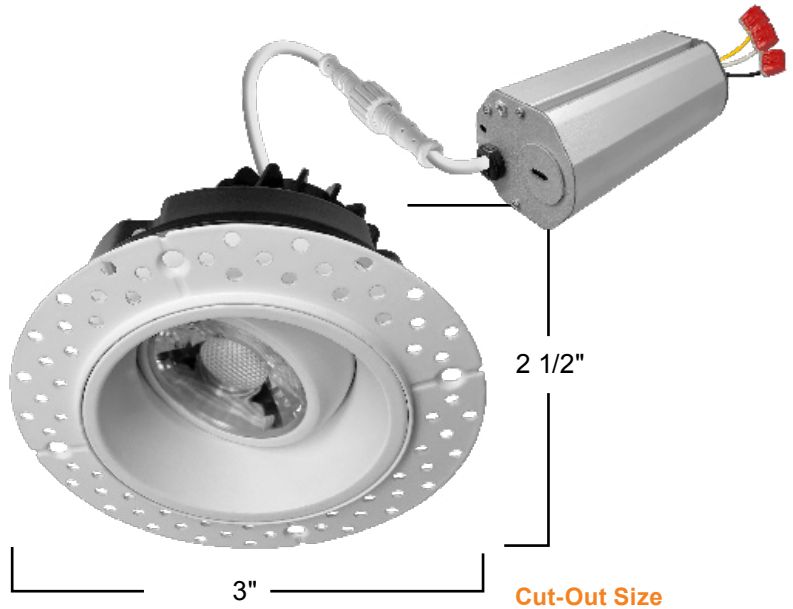

2" LED Trimless Gimbal Downlight

5 CCT Selectable: 27/30/35/40/50K

Detail Specification:

- Wet Location Rated
- Wet Location Rated
- CRI 90 COB LED Chip, R9>50
- 120V Driver
- 38° Beam Angle
- Operating Temperature: 0°F ~ +113°F
- PF >0.9
- Triac and ELV Dimmable Down to 5%

- ETL Listed for USA and CA
- Energy Star Certified
- IC Rated and ASTM-E283 Air-Tight
- CA Title 24 JA8-2019 CEC Listed

What's included:

- LED Fixture
- Junction Box Mounting Plate
- Mounting Screws
- Installation Guide

LED-DLJBX-TML-GMB-2-8W-5CCT- Color - EMB - Warranty
 1 2 3 4 5 6 7

1 Product LED-DLJBX-TML-GMB	2 Size 2 Inches	3 Watts 8W 600lm	4 Color 5CCT 27/30/35/40/50K	5 Color BLK WH Black White	6 EMB Emergency Backup	7 Warranty (Blank) 5 Years (incl.) 10YR 10 Years
---------------------------------------	---------------------------	----------------------------	--	--------------------------------------	----------------------------------	--

Specs and model numbers are subject to change with or without notice.

2" LED Trimless Gimbal Downlight

5 CCT Selectable: 27/30/35/40/50K

Cut-Out Size

• 2" Gimbal Round: 3"

Durable Aluminum Body

Eliminate heat with a diecast aluminum heatsink