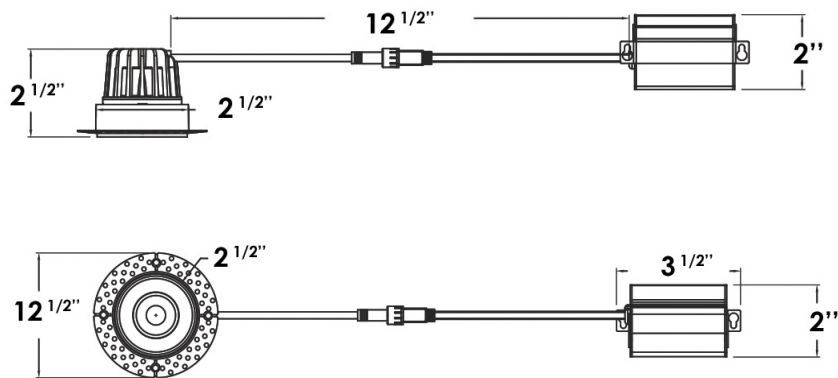

Specs and model numbers are subject to change with or without notice.

2" LED Trimless Gimbal Downlight

5 CCT Selectable: 27/30/35/40/50K

Cut-Out Size

• 2" Gimbal Round: 3"

Durable Aluminum Body

Eliminate heat with a diecast aluminum heatsink