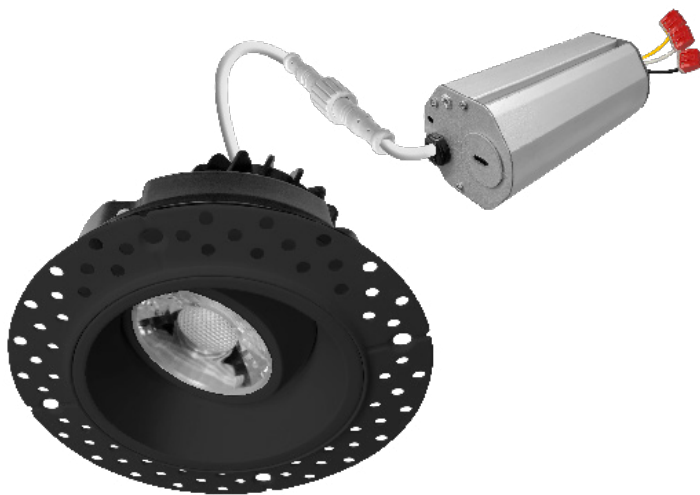

2" LED Trimless Gimbal Downlight

5 CCT Selectable: 27/30/35/40/50K

Detail Specification:

- Wet Location Rated
- Wet Location Rated
- CRI 90 COB LED Chip, R9>50
- 120V Driver
- 38° Beam Angle
- Operating Temperature: 0°F ~ +113°F
- PF >0.9
- Triac and ELV Dimmable Down to 5%

Applications:

- Residential or Commercial Lighting
- New Construction or Remodel Use
- General Recessed Lighting

Product Information:

- Di-cast aluminum housing for better heat dissipation
- Available in white & black finish
- Optional Emergency Backup Available: delivers full lumens in EM mode
- L70 @ 50,000 Hours lumen maintenance

Mounting:

- No can needed in remodel applications
- Pre-wired junction box with circuit wiring built in (3 inc / 3 out)
- New construction rough-in plate or mounting plate with joist bars available

Certifications:

- ETL Listed for USA and CA
- Energy Star Certified
- IC Rated and ASTM-E283 Air-Tight
- CA Title 24 JA8-2019 CEC Listed

What's included:

- LED Fixture
- Junction Box Mounting Plate
- Mounting Screws
- Installation Guide