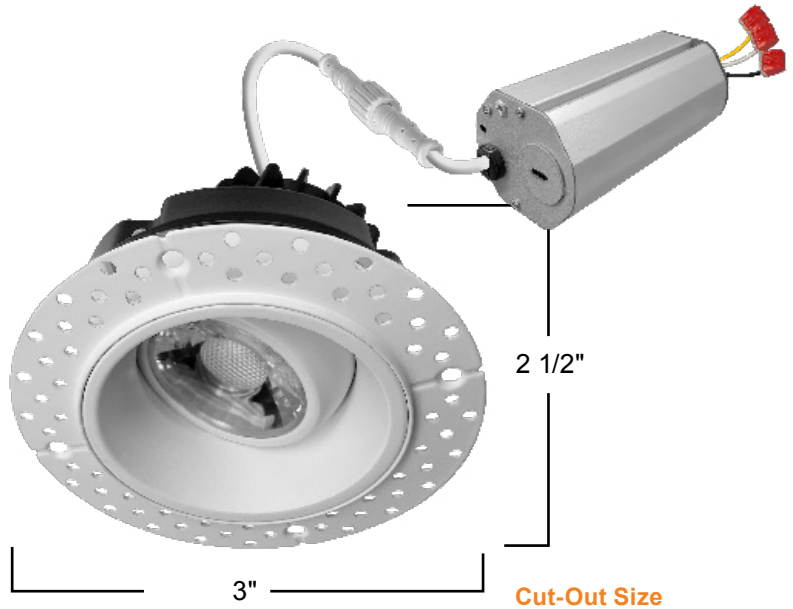

2" LED Trimless Gimbal Downlight

5 CCT Selectable: 27/30/35/40/50K

Cut-Out Size

• 2" Gimbal Round: 3"