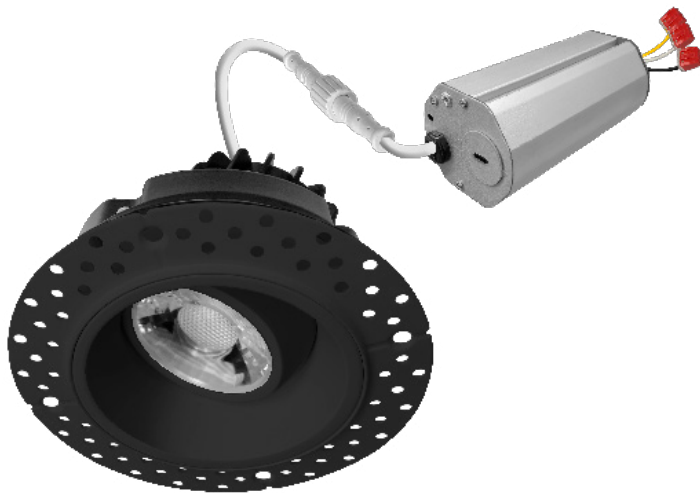

# 2" LED Trimless Gimbal Downlight

5 CCT Selectable: 27/30/35/40/50K

### Detail Specification:

- Wet Location Rated
- Wet Location Rated
- CRI 90 COB LED Chip, R9>50
- 120V Driver
- 38° Beam Angle
- Operating Temperature: 0°F ~ +113°F
- PF >0.9
- Triac and ELV Dimmable Down to 5%

## Durable Aluminum Body

Eliminate heat with a diecast aluminum heatsink