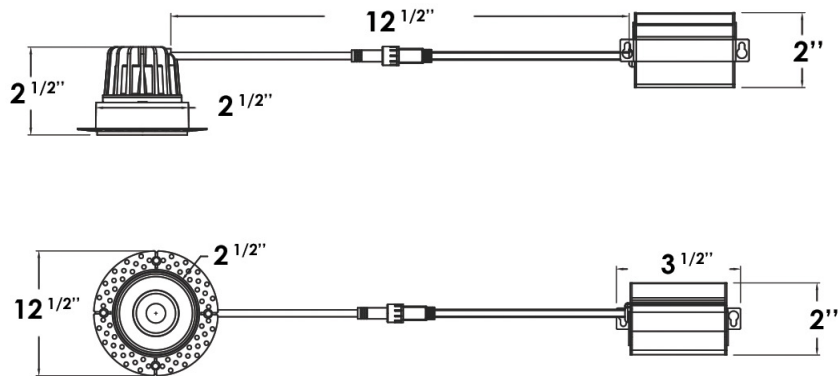

# 2" LED Trimless Gimbal Downlight

5 CCT Selectable: 27/30/35/40/50K

**Cut-Out Size**

• 2" Gimbal Round: 3"